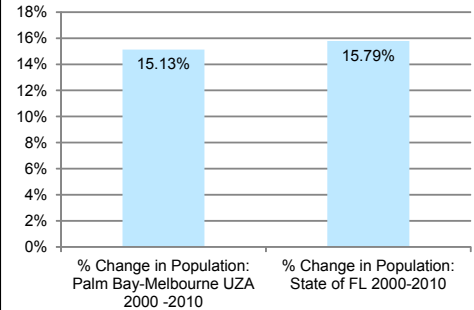

PALM BAY-MELBOURNE
URBANIZED AREAS 2000 - 2010

CHANGE IN POPULATION

2000 Population	2010 Population
393,289	452,791

CHANGE IN AREA

PALM BAY-MELBOURNE
URBANIZED AREA

- Roadway
- Nearby 2010 Urbanized Areas
- 2000 Palm Bay-Melbourne Urbanized Area
- 2010 Palm Bay-Melbourne Urbanized Area
- Florida County Boundaries