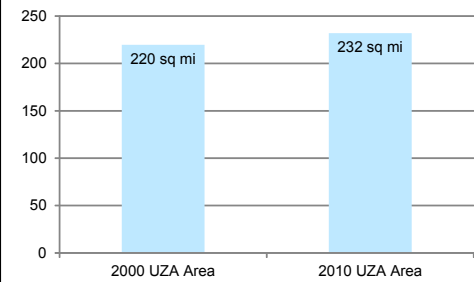

PALM BAY-MELBOURNE
URBANIZED AREAS 2000 - 2010

CHANGE IN POPULATION

2000 Population	2010 Population
393,289	452,791

CHANGE IN AREA

PALM BAY-MELBOURNE
URBANIZED AREA

- Roadway
- Nearby 2010 Urbanized Areas
- 2000 Palm Bay-Melbourne Urbanized Area
- 2010 Palm Bay-Melbourne Urbanized Area
- Florida County Boundaries