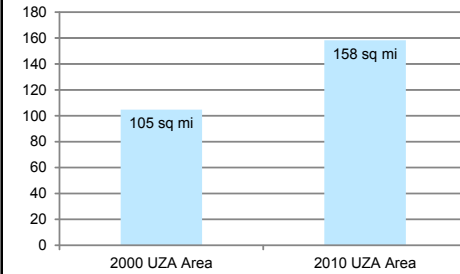

KISSIMMEE
URBANIZED AREAS 2000 - 2010

CHANGE IN POPULATION

2000 Population	2010 Population
186,667	314,071

CHANGE IN AREA

KISSIMMEE URBANIZED AREA

- Roadway
- Nearby 2010 Urbanized Areas
- 2000 Kissimmee Urbanized Area
- 2010 Kissimmee Urbanized Area
- Florida County Boundaries