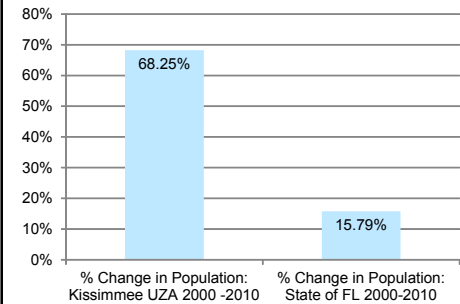

KISSIMMEE
URBANIZED AREAS 2000 - 2010

CHANGE IN POPULATION

2000 Population	2010 Population
186,667	314,071

CHANGE IN AREA

KISSIMMEE URBANIZED AREA

- Roadway
- Nearby 2010 Urbanized Areas
- 2000 Kissimmee Urbanized Area
- 2010 Kissimmee Urbanized Area
- Florida County Boundaries