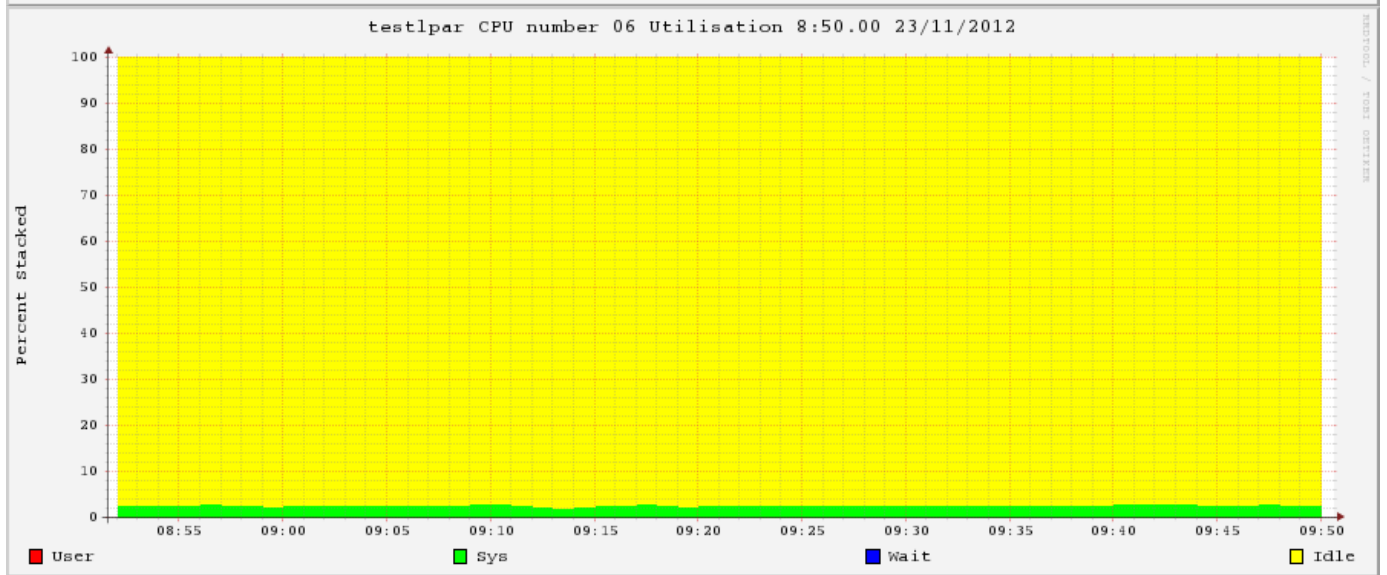

# testlpar 23/11/12 08:50.00

1. Hostname: testlpar
2. Creation Date: 23/11/12
3. Start Time: 08:50.00
4. Run Date: 23-NOV-2012
5. AIX: 6.1.7.15
6. AIX TL: 07
7. Runname: testlpar
8. Interval: 60
9. Snapshots: 61
10. Hardware: Architecture PowerPC Implementation POWER7\_in\_P7\_mode 64 bit
11. Kernel: HW-type=CHRP=Common H/W Reference Platform Bus=PCI LPAR=Dynamic Multi-Processor 64 bit
12. CPU (start/now or max): 8/32
13. Version of nmon: TOPAS-NMON
14. Version of nmon2rrd: 16a
15. User: root
16. AME: no

## LPAR

- lparno = 4
- lparname = testlpar
- CPUinsys = 16
- VirtualCPU = 2
- LogicalCPU = 8
- PoolCPU = 16
- smtthreads = 4
- capped = 1
- minVirtual = 1
- maxVirtual = 8
- minLogical = 1
- maxLogical = 32
- minCapacity = 0.1
- maxCapacity = 4.0
- EntitledCapacity = 0.2
- Weight = 0
- minMemoryMB = 2048
- maxMemoryMB = 4096