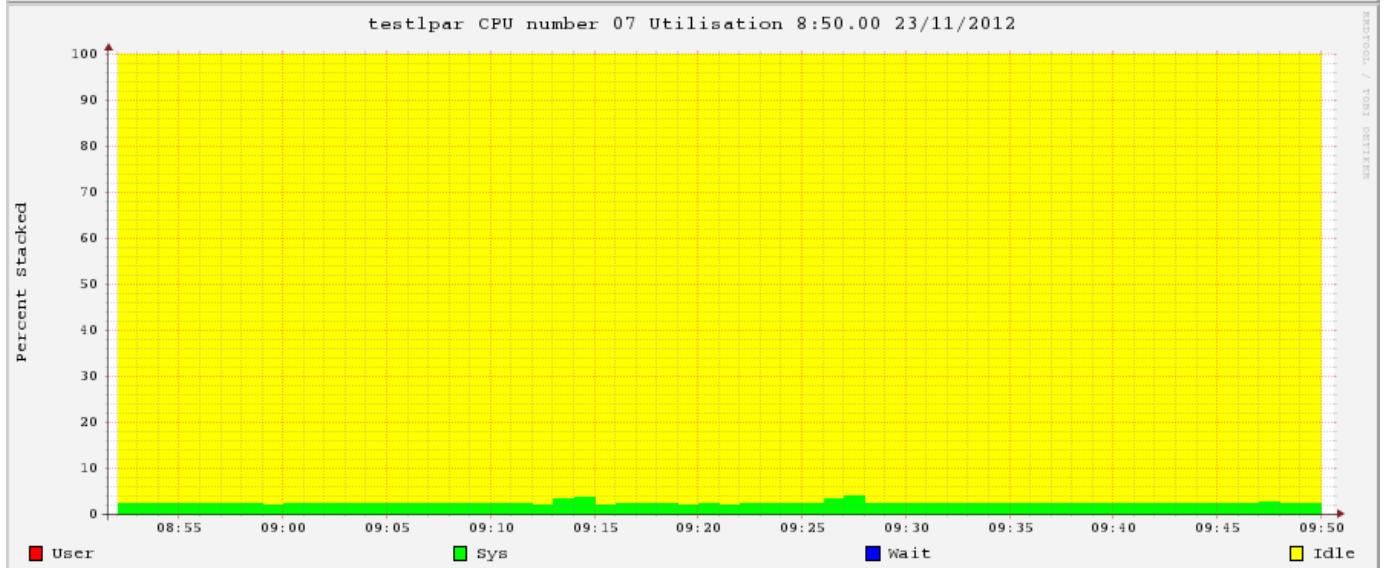

# testlpar 23/11/12 08:50.00

1. Hostname: testlpar
2. Creation Date: 23/11/12
3. Start Time: 08:50.00
4. Run Date: 23-NOV-2012
5. AIX: 6.1.7.15
6. AIX TL: 07
7. Runname: testlpar
8. Interval: 60
9. Snapshots: 61
10. Hardware: Architecture PowerPC Implementation POWER7\_in\_P7\_mode 64 bit
11. Kernel: HW-type=CHRP=Common H/W Reference Platform Bus=PCI LPAR=Dynamic Multi-Processor 64 bit
12. CPU (start/now or max): 8/32
13. Version of nmon: TOPAS-NMON
14. Version of nmon2rrd: 16a
15. User: root
16. AME: no

## LPAR

- lparno = 4
- lparname = testlpar
- CPUinsys = 16
- VirtualCPU = 2
- LogicalCPU = 8
- PoolCPU = 16
- smtthreads = 4
- capped = 1
- minVirtual = 1
- maxVirtual = 8
- minLogical = 1
- maxLogical = 32
- minCapacity = 0.1
- maxCapacity = 4.0
- EntitledCapacity = 0.2
- Weight = 0
- minMemoryMB = 2048
- maxMemoryMB = 4096