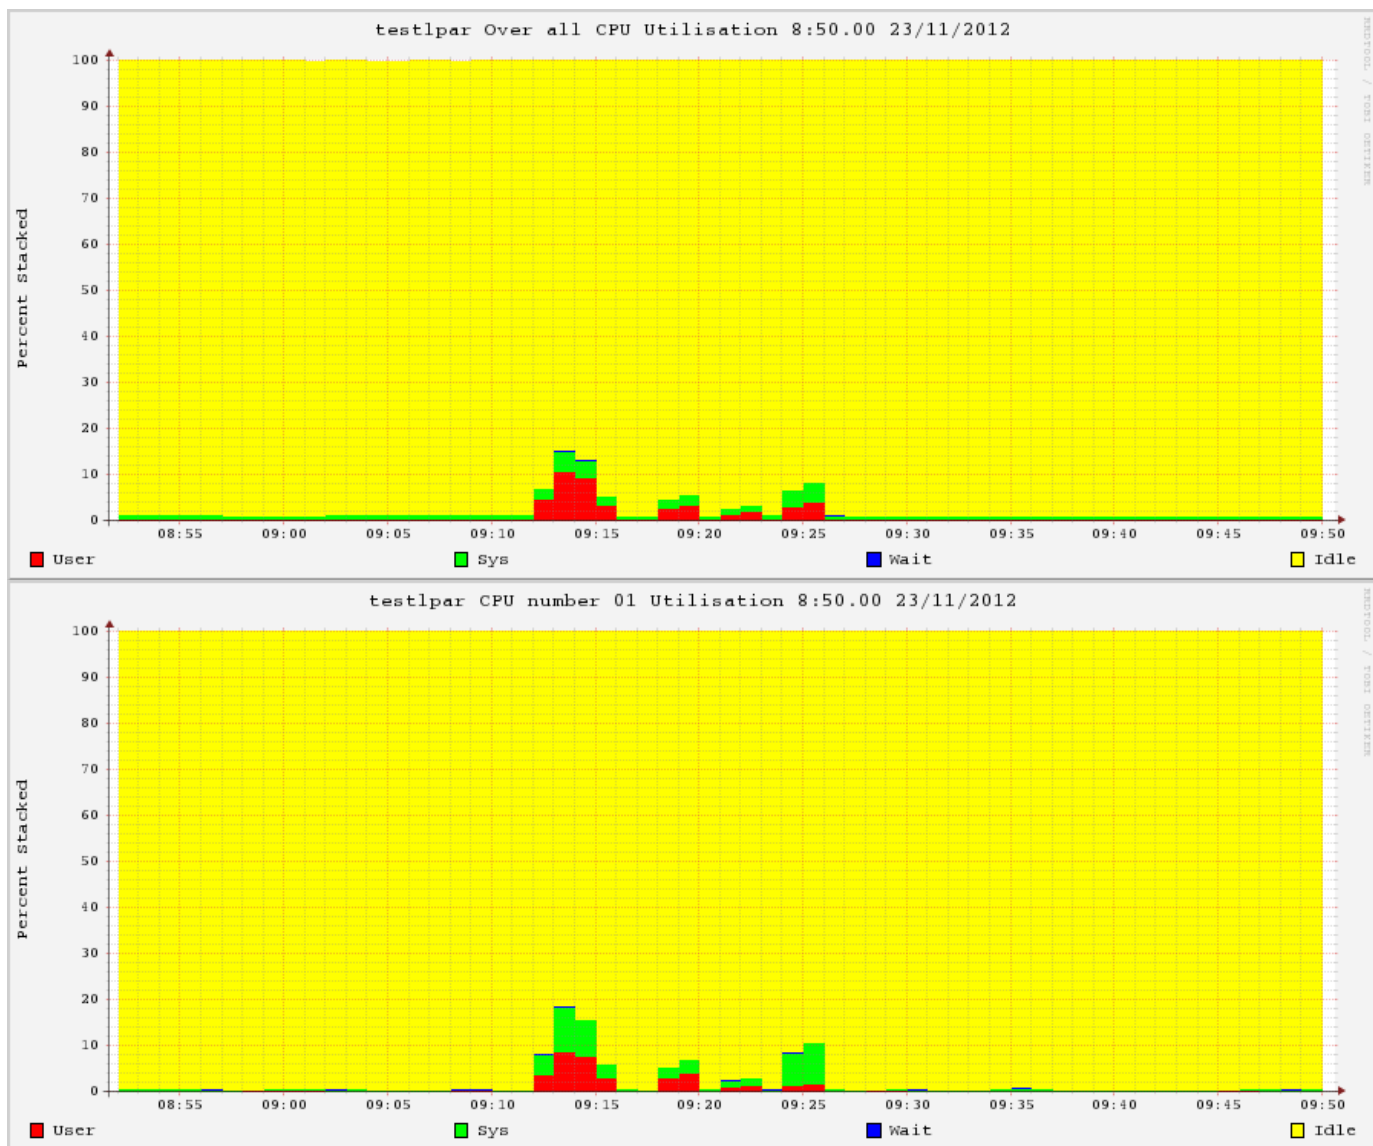

# testlpar 23/11/12 08:50.00

1. Hostname: testlpar
2. Creation Date: 23/11/12
3. Start Time: 08:50.00
4. Run Date: 23-NOV-2012
5. AIX: 6.1.7.15
6. AIX TL: 07
7. Runname: testlpar
8. Interval: 60
9. Snapshots: 61
10. Hardware: Architecture PowerPC Implementation POWER7\_in\_P7\_mode 64 bit
11. Kernel: HW-type=CHRP=Common H/W Reference Platform Bus=PCI LPAR=Dynamic Multi-Processor 64 bit
12. CPU (start/now or max): 8/32
13. Version of nmon: TOPAS-NMON
14. Version of nmon2rrd: 16a
15. User: root
16. AME: no

## LPAR

- lparno = 4
- lparname = testlpar
- CPUinsys = 16
- VirtualCPU = 2
- LogicalCPU = 8
- PoolCPU = 16
- smtthreads = 4
- capped = 1
- minVirtual = 1
- maxVirtual = 8
- minLogical = 1
- maxLogical = 32
- minCapacity = 0.1
- maxCapacity = 4.0
- EntitledCapacity = 0.2
- Weight = 0
- minMemoryMB = 2048
- maxMemoryMB = 4096

## Memory