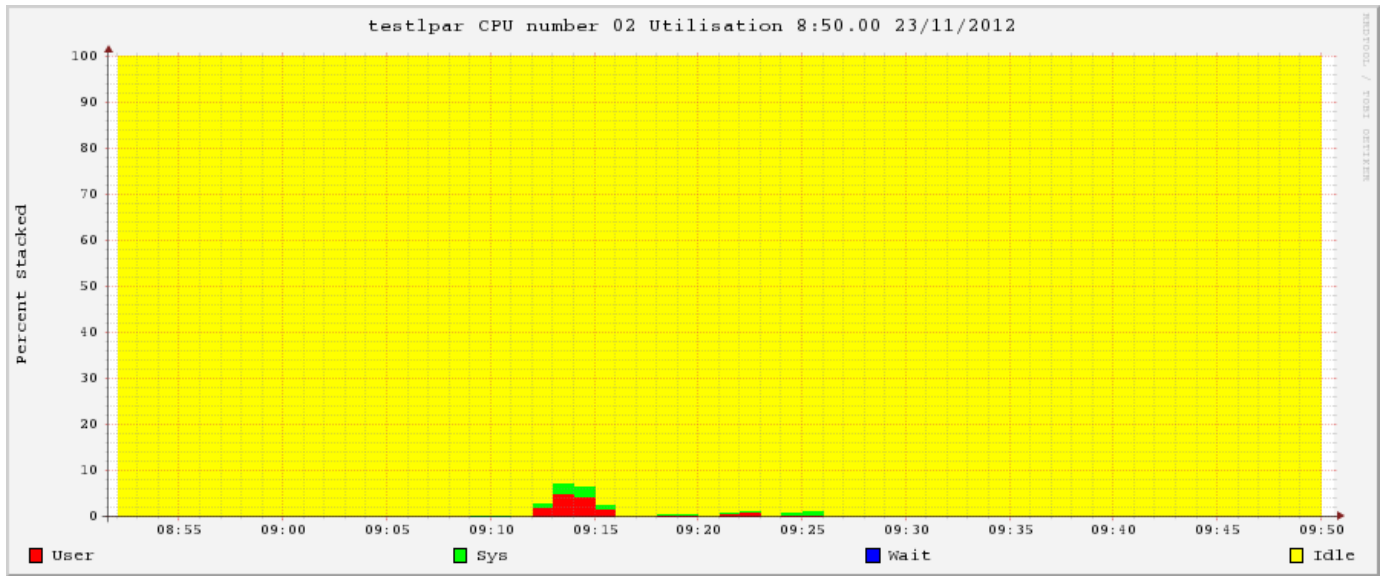

# testlpar 23/11/12 08:50.00

1. Hostname: testlpar
2. Creation Date: 23/11/12
3. Start Time: 08:50.00
4. Run Date: 23-NOV-2012
5. AIX: 6.1.7.15
6. AIX TL: 07
7. Runname: testlpar
8. Interval: 60
9. Snapshots: 61
10. Hardware: Architecture PowerPC Implementation POWER7\_in\_P7\_mode 64 bit
11. Kernel: HW-type=CHRP=Common H/W Reference Platform Bus=PCI LPAR=Dynamic Multi-Processor 64 bit
12. CPU (start/now or max): 8/32
13. Version of nmon: TOPAS-NMON
14. Version of nmon2rrd: 16a
15. User: root
16. AME: no

## LPAR

- lparno = 4
- lparname = testlpar
- CPUinsys = 16
- VirtualCPU = 2
- LogicalCPU = 8
- PoolCPU = 16
- smtthreads = 4
- capped = 1
- minVirtual = 1
- maxVirtual = 8
- minLogical = 1
- maxLogical = 32
- minCapacity = 0.1
- maxCapacity = 4.0
- EntitledCapacity = 0.2
- Weight = 0
- minMemoryMB = 2048
- maxMemoryMB = 4096