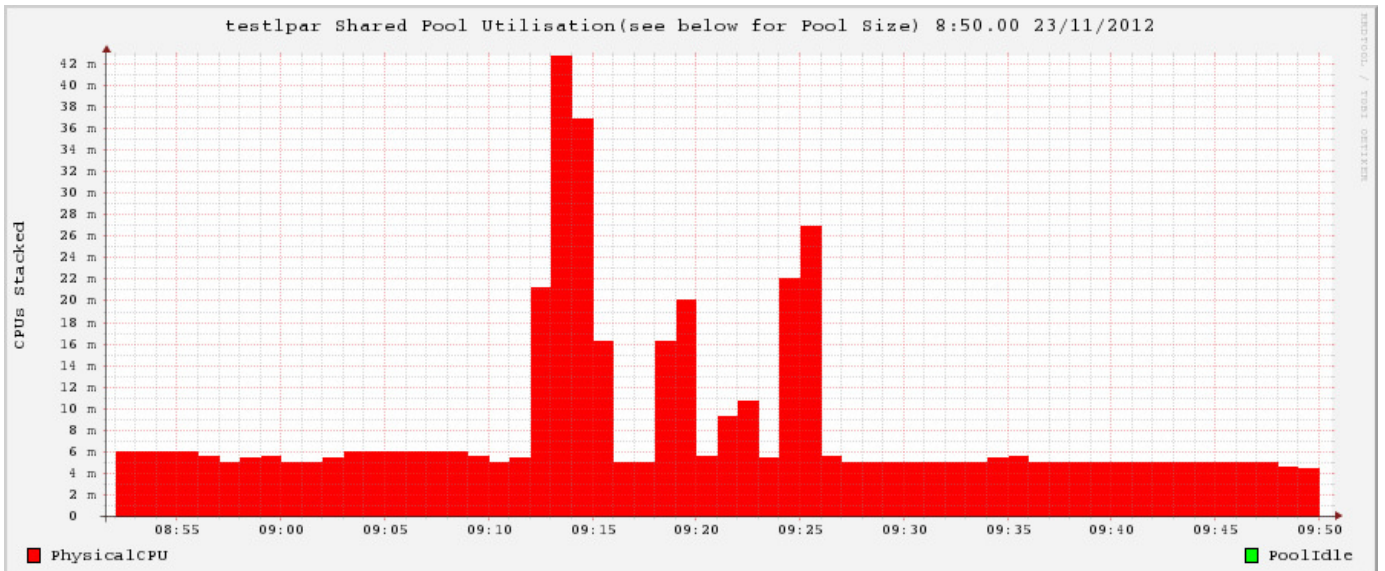

# testlpar 23/11/12 08:50.00

1. Hostname: testlpar
2. Creation Date: 23/11/12
3. Start Time: 08:50.00
4. Run Date: 23-NOV-2012
5. AIX: 6.1.7.15
6. AIX TL: 07
7. Runname: testlpar
8. Interval: 60
9. Snapshots: 61
10. Hardware: Architecture PowerPC Implementation POWER7\_in\_P7\_mode 64 bit
11. Kernel: HW-type=CHRP=Common H/W Reference Platform Bus=PCI LPAR=Dynamic Multi-Processor 64 bit
12. CPU (start/now or max): 8/32
13. Version of nmon: TOPAS-NMON
14. Version of nmon2rrd: 16a
15. User: root
16. AME: no

## LPAR

- lparno = 4
- lparname = testlpar
- CPUinsys = 16
- VirtualCPU = 2
- LogicalCPU = 8
- PoolCPU = 16
- smtthreads = 4
- capped = 1
- minVirtual = 1
- maxVirtual = 8
- minLogical = 1
- maxLogical = 32
- minCapacity = 0.1
- maxCapacity = 4.0
- EntitledCapacity = 0.2
- Weight = 0
- minMemoryMB = 2048
- maxMemoryMB = 4096