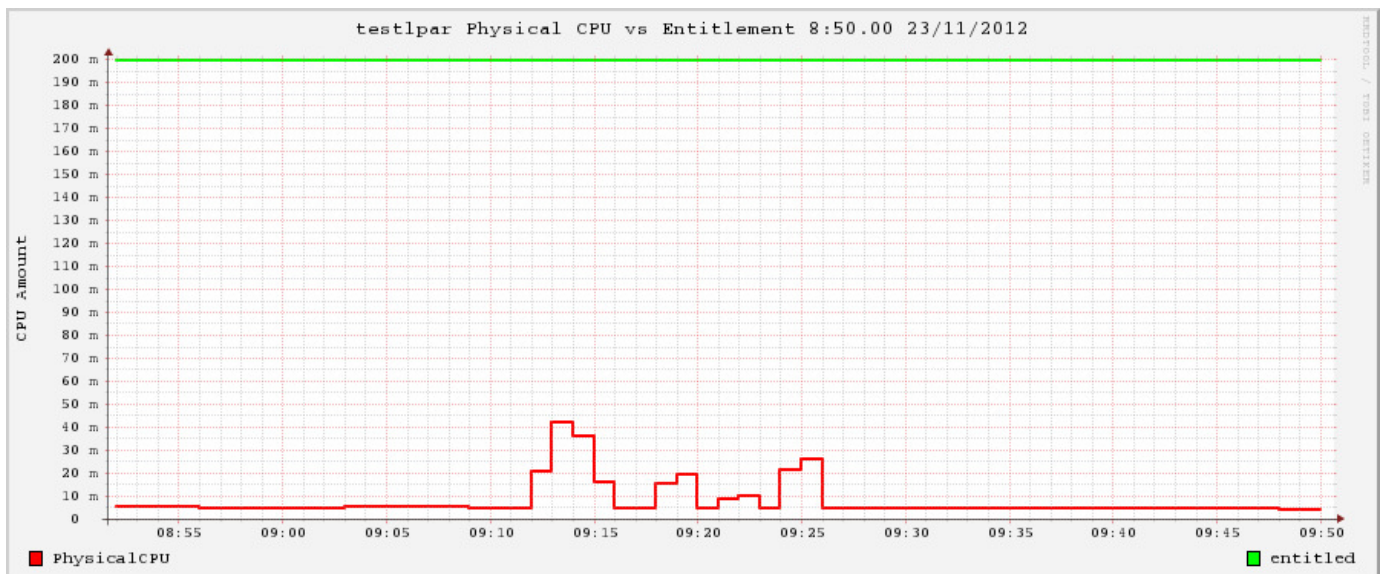

# testlpar 23/11/12 08:50.00

1. Hostname: testlpar
2. Creation Date: 23/11/12
3. Start Time: 08:50.00
4. Run Date: 23-NOV-2012
5. AIX: 6.1.7.15
6. AIX TL: 07
7. Runname: testlpar
8. Interval: 60
9. Snapshots: 61
10. Hardware: Architecture PowerPC Implementation POWER7\_in\_P7\_mode 64 bit
11. Kernel: HW-type=CHRP=Common H/W Reference Platform Bus=PCI LPAR=Dynamic Multi-Processor 64 bit
12. CPU (start/now or max): 8/32
13. Version of nmon: TOPAS-NMON
14. Version of nmon2rrd: 16a
15. User: root
16. AME: no

## LPAR

- lparno = 4
- lparname = testlpar
- CPUinsys = 16
- VirtualCPU = 2
- LogicalCPU = 8
- PoolCPU = 16
- smtthreads = 4
- capped = 1
- minVirtual = 1
- maxVirtual = 8
- minLogical = 1
- maxLogical = 32
- minCapacity = 0.1
- maxCapacity = 4.0
- EntitledCapacity = 0.2
- Weight = 0
- minMemoryMB = 2048
- maxMemoryMB = 4096