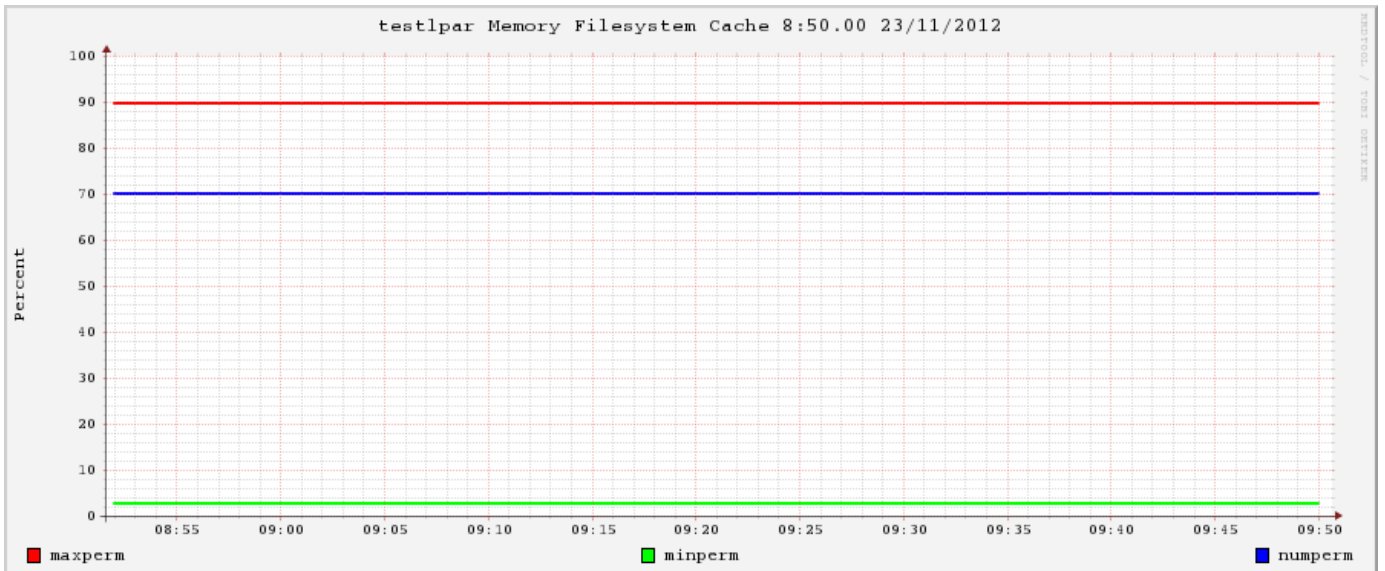

## LPAR

- lparno = 4
- lparname = testlpar
- CPUinsys = 16
- VirtualCPU = 2
- LogicalCPU = 8
- PoolCPU = 16
- smtthreads = 4
- capped = 1
- minVirtual = 1
- maxVirtual = 8
- minLogical = 1
- maxLogical = 32
- minCapacity = 0.1
- maxCapacity = 4.0
- EntitledCapacity = 0.2
- Weight = 0
- minMemoryMB = 2048
- maxMemoryMB = 4096

## Memory