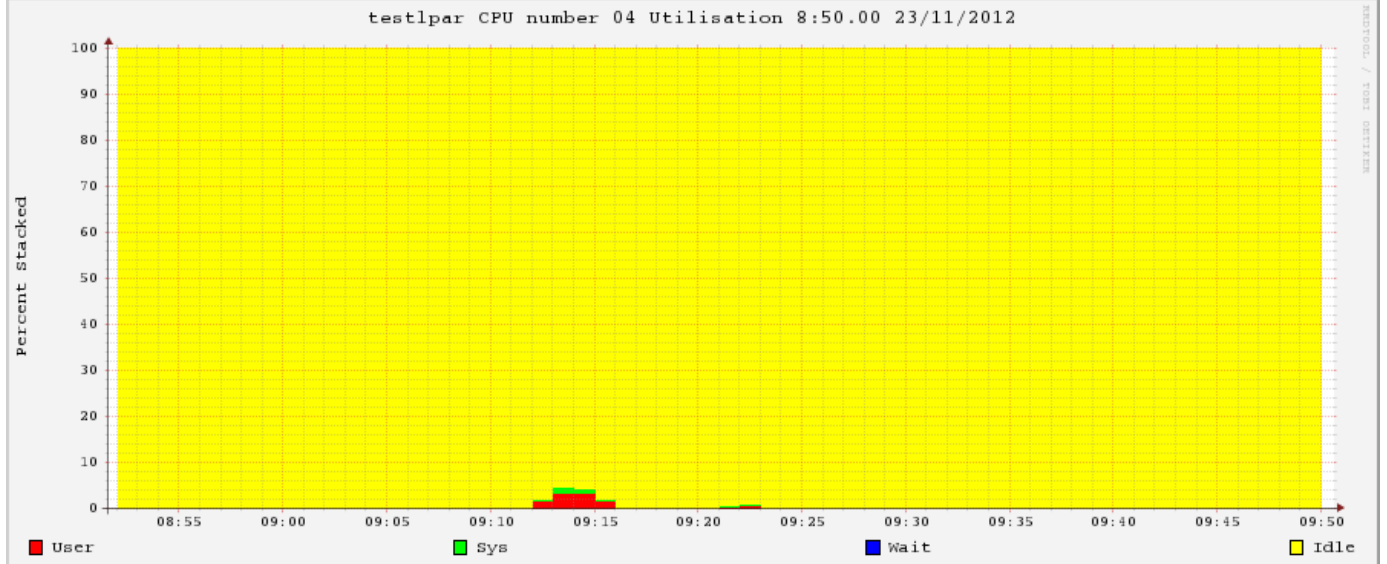

# testlpar 23/11/12 08:50.00

1. Hostname: testlpar
2. Creation Date: 23/11/12
3. Start Time: 08:50.00
4. Run Date: 23-NOV-2012
5. AIX: 6.1.7.15
6. AIX TL: 07
7. Runname: testlpar
8. Interval: 60
9. Snapshots: 61
10. Hardware: Architecture PowerPC Implementation POWER7\_in\_P7\_mode 64 bit
11. Kernel: HW-type=CHRP=Common H/W Reference Platform Bus=PCI LPAR=Dynamic Multi-Processor 64 bit
12. CPU (start/now or max): 8/32
13. Version of nmon: TOPAS-NMON
14. Version of nmon2rrd: 16a
15. User: root
16. AME: no

## LPAR

- lparno = 4
- lparname = testlpar
- CPUinsys = 16
- VirtualCPU = 2
- LogicalCPU = 8
- PoolCPU = 16
- smtthreads = 4
- capped = 1
- minVirtual = 1
- maxVirtual = 8
- minLogical = 1
- maxLogical = 32
- minCapacity = 0.1
- maxCapacity = 4.0
- EntitledCapacity = 0.2
- Weight = 0
- minMemoryMB = 2048
- maxMemoryMB = 4096