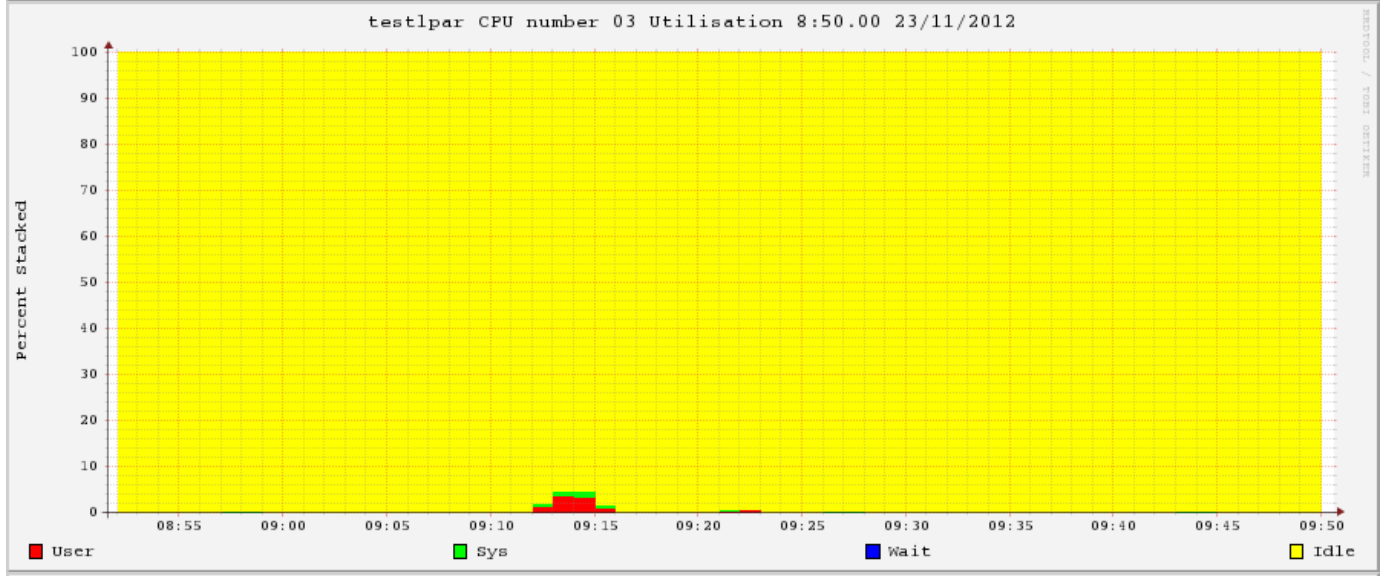

# testlpar 23/11/12 08:50.00

1. Hostname: testlpar
2. Creation Date: 23/11/12
3. Start Time: 08:50.00
4. Run Date: 23-NOV-2012
5. AIX: 6.1.7.15
6. AIX TL: 07
7. Runname: testlpar
8. Interval: 60
9. Snapshots: 61
10. Hardware: Architecture PowerPC Implementation POWER7\_in\_P7\_mode 64 bit
11. Kernel: HW-type=CHRP=Common H/W Reference Platform Bus=PCI LPAR=Dynamic Multi-Processor 64 bit
12. CPU (start/now or max): 8/32
13. Version of nmon: TOPAS-NMON
14. Version of nmon2rrd: 16a
15. User: root
16. AME: no

## LPAR

- lparno = 4
- lparname = testlpar
- CPUinsys = 16
- VirtualCPU = 2
- LogicalCPU = 8
- PoolCPU = 16
- smtthreads = 4
- capped = 1
- minVirtual = 1
- maxVirtual = 8
- minLogical = 1
- maxLogical = 32
- minCapacity = 0.1
- maxCapacity = 4.0
- EntitledCapacity = 0.2
- Weight = 0
- minMemoryMB = 2048
- maxMemoryMB = 4096