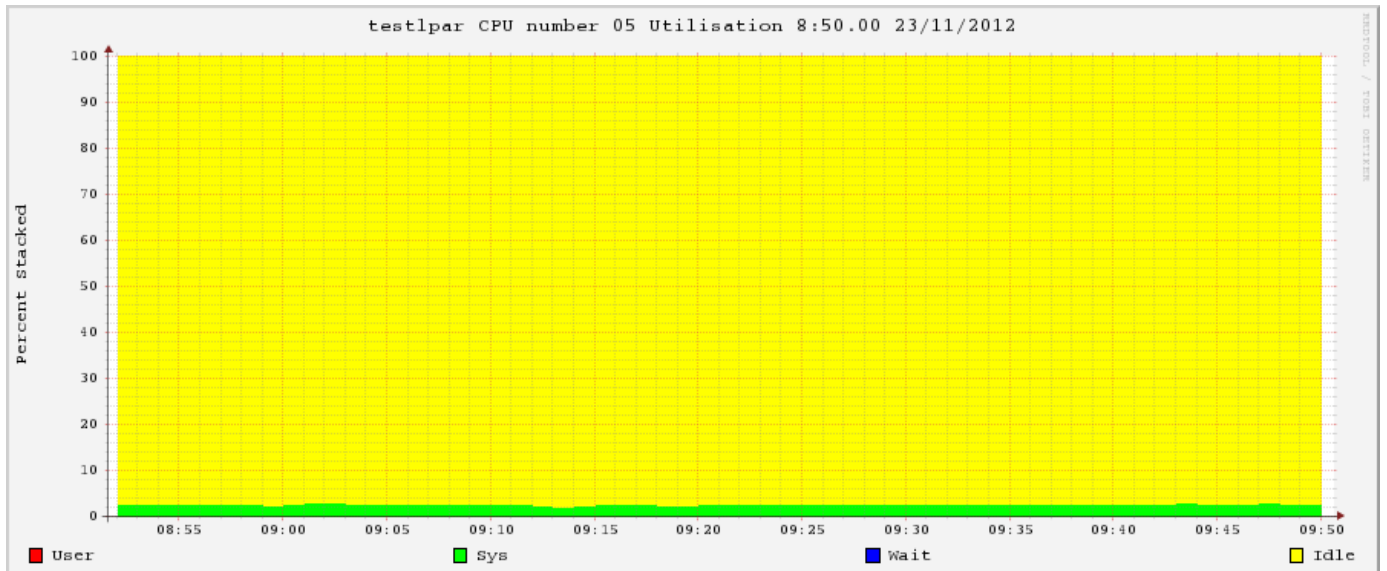

# testlpar 23/11/12 08:50.00

1. Hostname: testlpar
2. Creation Date: 23/11/12
3. Start Time: 08:50.00
4. Run Date: 23-NOV-2012
5. AIX: 6.1.7.15
6. AIX TL: 07
7. Runname: testlpar
8. Interval: 60
9. Snapshots: 61
10. Hardware: Architecture PowerPC Implementation POWER7\_in\_P7\_mode 64 bit
11. Kernel: HW-type=CHRP=Common H/W Reference Platform Bus=PCI LPAR=Dynamic Multi-Processor 64 bit
12. CPU (start/now or max): 8/32
13. Version of nmon: TOPAS-NMON
14. Version of nmon2rrd: 16a
15. User: root
16. AME: no

## LPAR

- lparno = 4
- lparname = testlpar
- CPUinsys = 16
- VirtualCPU = 2
- LogicalCPU = 8
- PoolCPU = 16
- smtthreads = 4
- capped = 1
- minVirtual = 1
- maxVirtual = 8
- minLogical = 1
- maxLogical = 32
- minCapacity = 0.1
- maxCapacity = 4.0
- EntitledCapacity = 0.2
- Weight = 0
- minMemoryMB = 2048
- maxMemoryMB = 4096