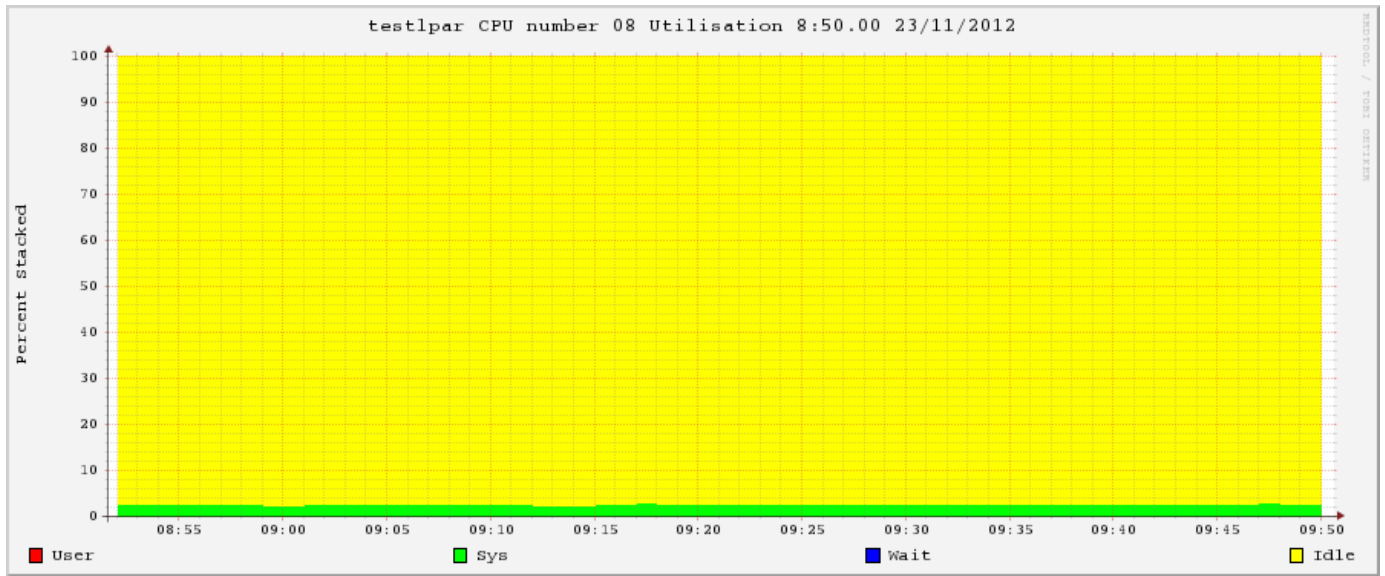

# testlpar 23/11/12 08:50.00

1. Hostname: testlpar
2. Creation Date: 23/11/12
3. Start Time: 08:50.00
4. Run Date: 23-NOV-2012
5. AIX: 6.1.7.15
6. AIX TL: 07
7. Runname: testlpar
8. Interval: 60
9. Snapshots: 61
10. Hardware: Architecture PowerPC Implementation POWER7\_in\_P7\_mode 64 bit
11. Kernel: HW-type=CHRP=Common H/W Reference Platform Bus=PCI LPAR=Dynamic Multi-Processor 64 bit
12. CPU (start/now or max): 8/32
13. Version of nmon: TOPAS-NMON
14. Version of nmon2rrd: 16a
15. User: root
16. AME: no

## LPAR

- lparno = 4
- lparname = testlpar
- CPUinsys = 16
- VirtualCPU = 2
- LogicalCPU = 8
- PoolCPU = 16
- smtthreads = 4
- capped = 1
- minVirtual = 1
- maxVirtual = 8
- minLogical = 1
- maxLogical = 32
- minCapacity = 0.1
- maxCapacity = 4.0
- EntitledCapacity = 0.2
- Weight = 0
- minMemoryMB = 2048
- maxMemoryMB = 4096