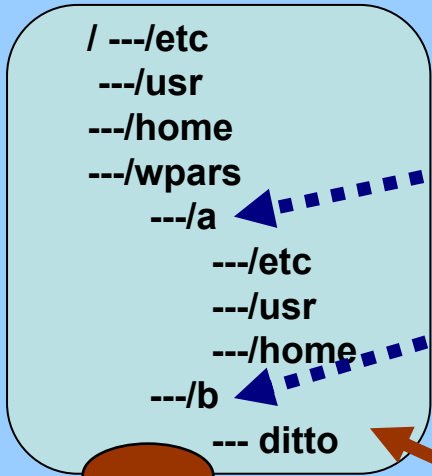

# Global AIX & WPAR Plumbing

Network  
Using  
Aliases

Network – packets passed to the right processes i.e. global/WPAR

chroot

chroot

Global AIX

WPAR A

WPAR B

Processes

CPUs in the machine or LPAR

Memory in the machine or LPAR