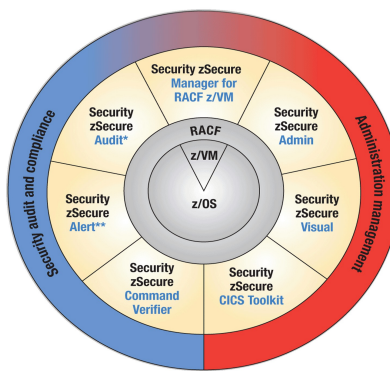

European zSecure User Group 2014

You are invited to join us for the 4th European zSecure User Group meeting! This is a two-day technical event that is dedicated to the IBM Security zSecure products. Forming part of your ongoing professional development, this valuable education consists of presentations and demos from zSecure Development, zSecure Specialists and customers. The event will enable you to:-

- **Learn** about new functions and features from the zSecure Development team
- **Share** user experiences and tips
- **Maximise** your use of zSecure to help improve Security on your Mainframe
- **Network** with System z Security professionals, Business Partners and IBMers
- **Influence** future product content with requirements