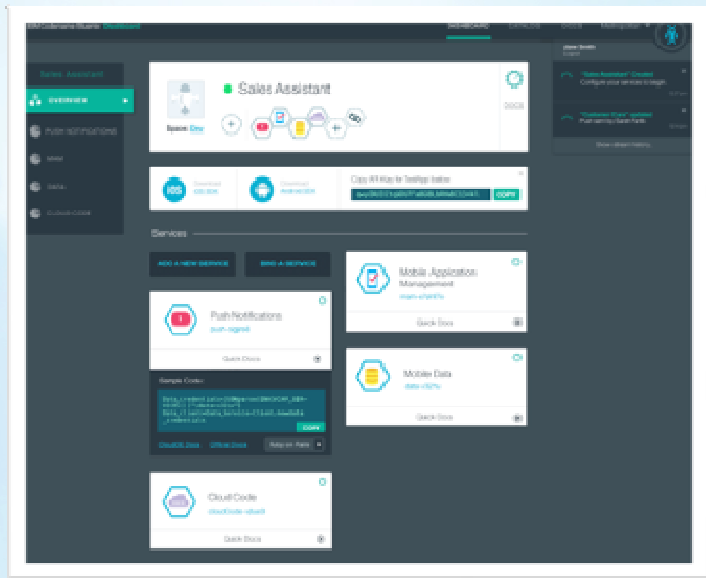

NEW

ANNOUNCING Our New Composable Environment Codename: **BlueMix**

- Run apps in any language
- Built on open standards
- Provides integration services to systems of record
- Designed for mobile
- Provides DevOps services for integrated dev experience