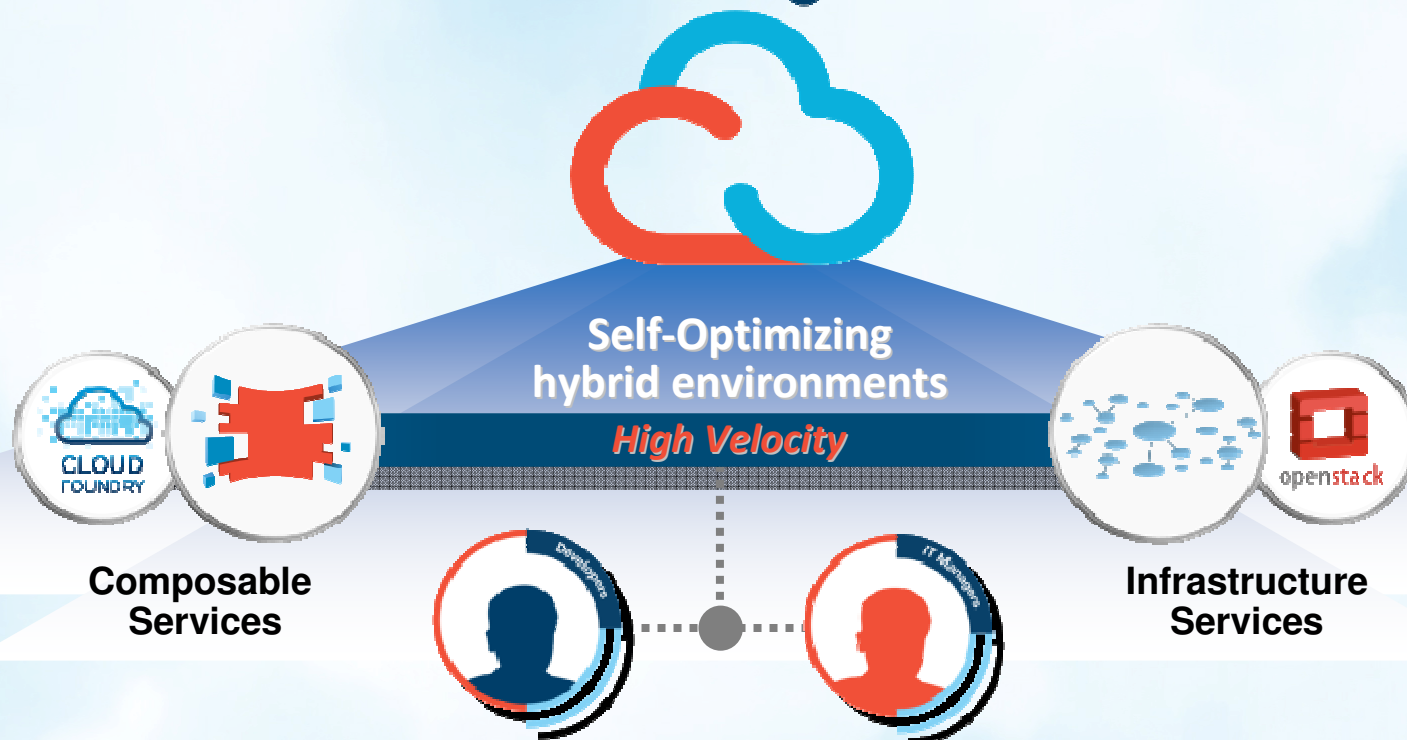

## AUTOMATION

Orchestrate a dynamic  
hybrid cloud

“TOSCA v1.0 is now an OASIS standard” *Nov. 2013*

IBM Cloud Reference Architecture v3

- **2500+** certified architects
- Leveraged by hundreds of our clients
- Voted in top 10 industry certifications

# Leaders are Reinventing businesses with the next generation Cloud