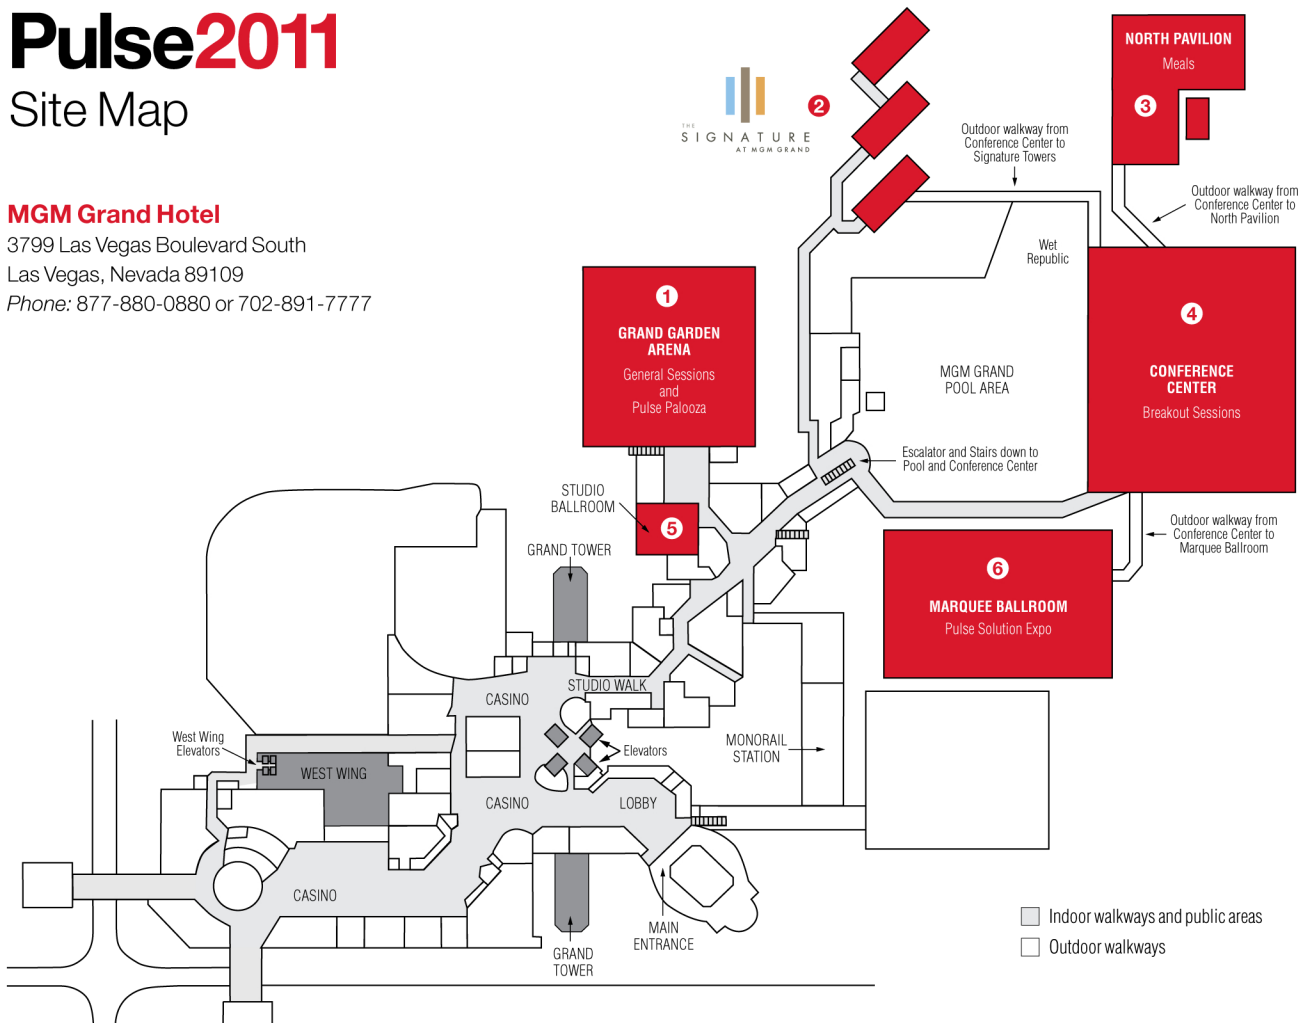

Pulse2011

Site Map

MGM Grand Hotel

3799 Las Vegas Boulevard South
Las Vegas, Nevada 89109

Phone: 877-880-0880 or 702-891-7777

Conference Overview Map

1. Grand Garden Arena

- Breakfast (Monday and Tuesday)
- General Sessions
- Pulse Palooza

Studio Rooms

- Proven Practice Workshops (Tuesday)

2. Signature Towers 2 and 3

- Press Activities

3. North Pavilion

- Lunch
- Breakfast (Wednesday)

4. Conference Center

Level One

- Morning Refreshment Break
- Registration
- Kiosks
- Information Desk
- Pulse Bookstore
- Pulse Logo Store
- Breakout Sessions
- Industry User Group Meetings (Sunday)
- Post-Conference Education (Thursday and Friday)
- Hands-on Labs

Level Two

- Producer Boardroom
- Director Boardroom

Level Three

- Morning Refreshment Break
- Kiosks
- Breakout Sessions
- Business Partner Summit (Sunday)
- Speaker Ready Room
- Certification Testing
- Network Help Desk

5. Studio Ballroom

- Analyst Activities
- International Connection Reception (Sunday)

6. Marquee Ballroom

- Solution Expo:
  - IBM and Partner Exhibits
  - Expo Theaters
  - Maximo Solution Center
  - Meet the Experts
  - Client Hospitality Lounge
  - Integrated Service Management Simulator
  - IBM Research Center Innovation Demonstration
  - User Community Networking Area
  - Business Partner Café
  - Window to Watson
  - Usability Feedback Area
  - AVP Red Carpet Lounge
- Afternoon Refreshment Break
- Executive Meeting Center