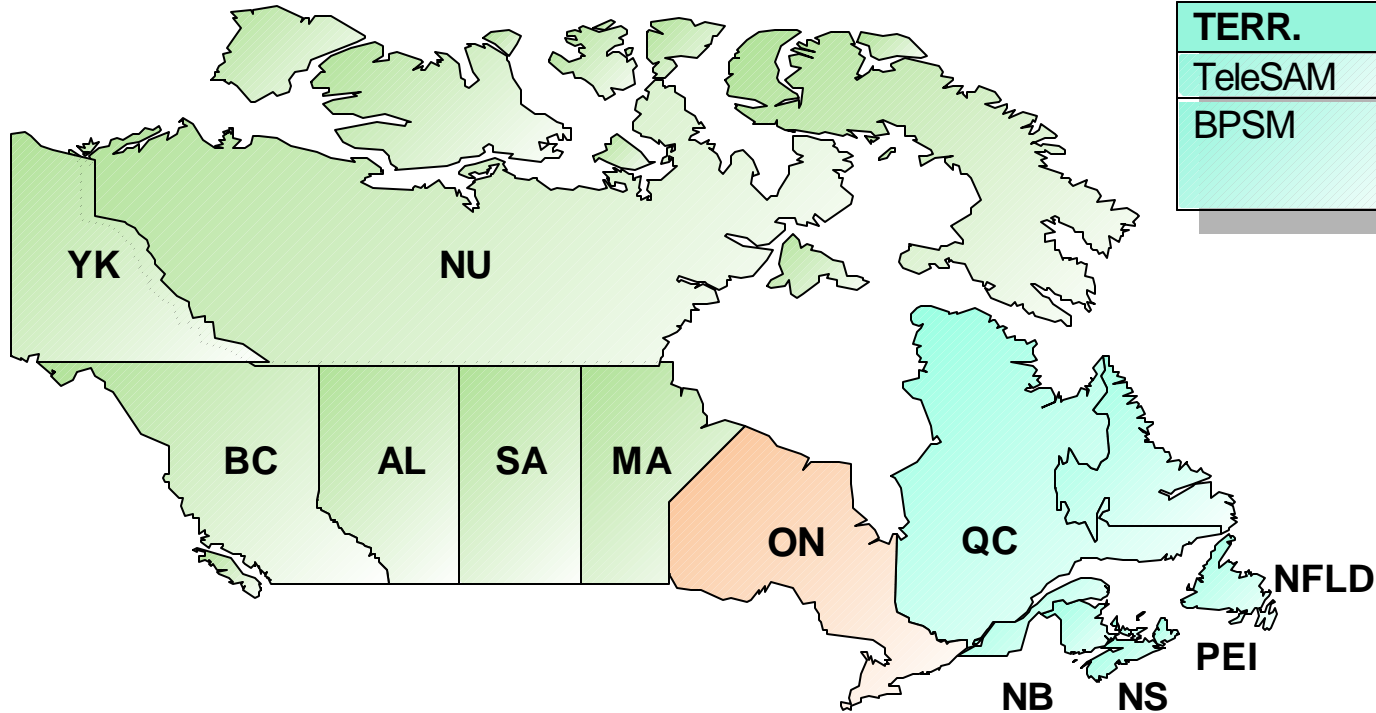

Indirect Coverage Map for Data Management

4/28/2000

Canada : Canada

Telesales Mgr. Nick Biase

BPSM Mgr. France Loubier

Brand Specialist	
TeleSales BSS	Gregg Bennett (883 3617)
DM Channel Rep	Robert Borovsky (883 6161)