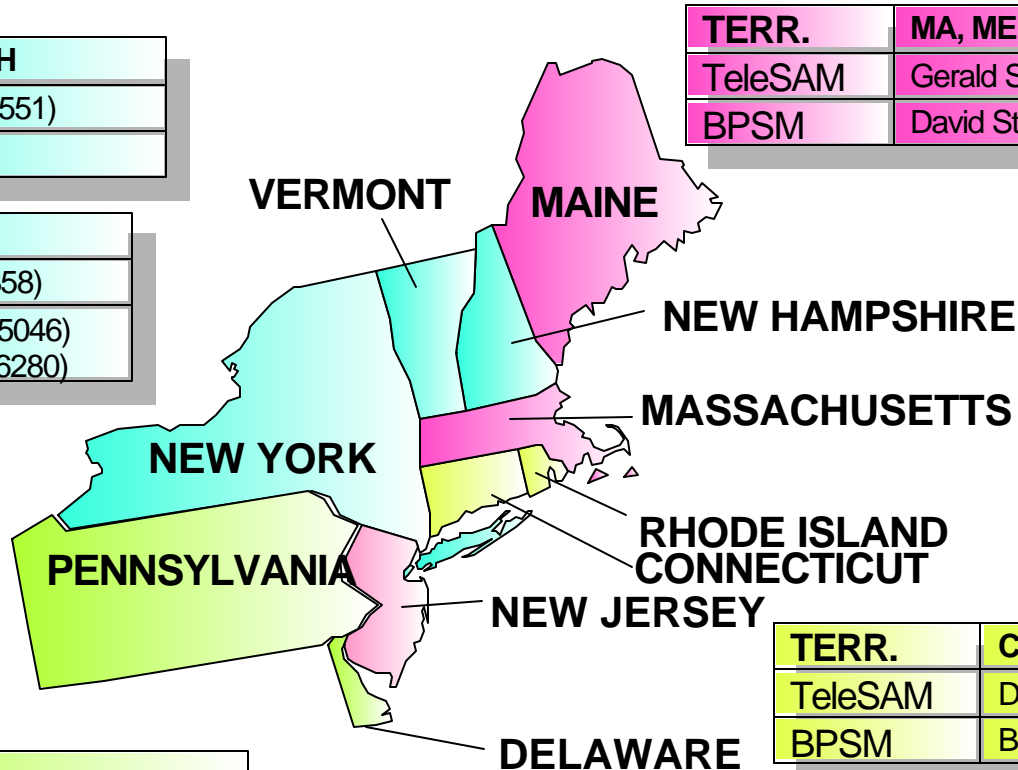

US : East A2

Telesales Mgr. Randy Fitch

BPSM Mgr. Astra Cerchia

Brand Specialist	
TeleSales BSS	Allan Long (753 1881)
DM Channel Rep PA, NJ, NY, DE	David Zarkoski (390 9486)
DM Channel Rep CT, MA, RI, VT, NH, ME	Open

TERR.	Upstate NY, VT, NH
TeleSAM	John O'Brien (753 1551)
BPSM	Open

TERR.	New York City
TeleSAM	Lenora Petty (753 1358)
BPSM	Stephan Verille (224 5046) Jacques Millett (243 6280)

TERR.	MA, ME
TeleSAM	Gerald Smith (753 3239)
BPSM	David Stapleton (362 2090)