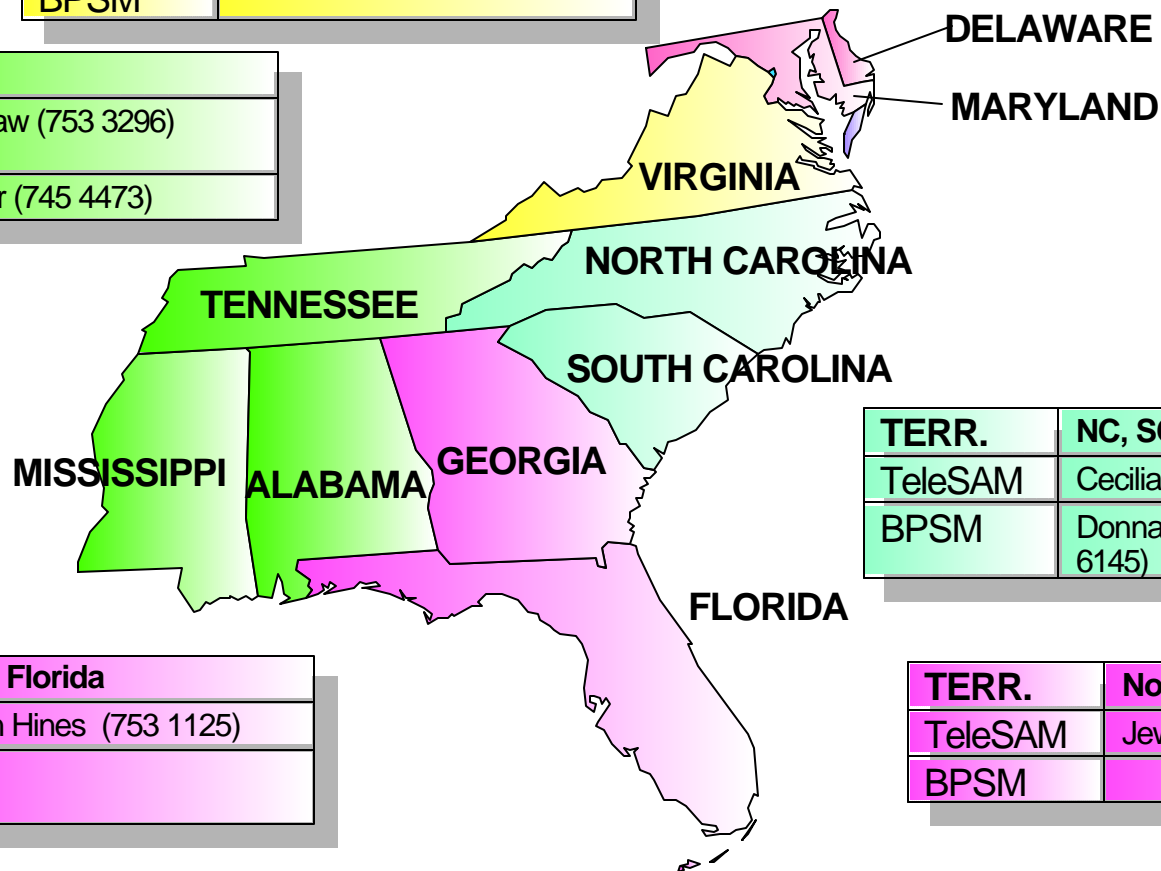

US : East A7

Telesales Mgr. Mel Treco

BPSM Mgr. Jim Fisher

Brand Specialist	
TeleSales BSS	Ed Huang (753 1815)
DM Channel Rep	Open

TERR.	VA
TeleSAM	Patrick Flowers (753 2208)
BPSM	

TERR.	MD, DC
TeleSAM	Tony Cannizzo (753 2185)
BPSM	Keith Kelly (233 2126)

TERR.	TN, AL, MS
TeleSAM	Melanie Upshaw (753 3296)
BPSM	Melinda Kaiser (745 4473)

TERR.	NC, SC
TeleSAM	Cecilia Hicks (753 1177)
BPSM	Donna Rasmussen (254 6145)

TERR.	South Florida
TeleSAM	Oswyn Hines (753 1125)
BPSM	Open

TERR.	North GA
TeleSAM	Jewel Parker (753 3265)
BPSM	

TERR.	South GA, N FLA
TeleSAM	Patrick Flowers (753 2208)
BPSM	Brad Brown