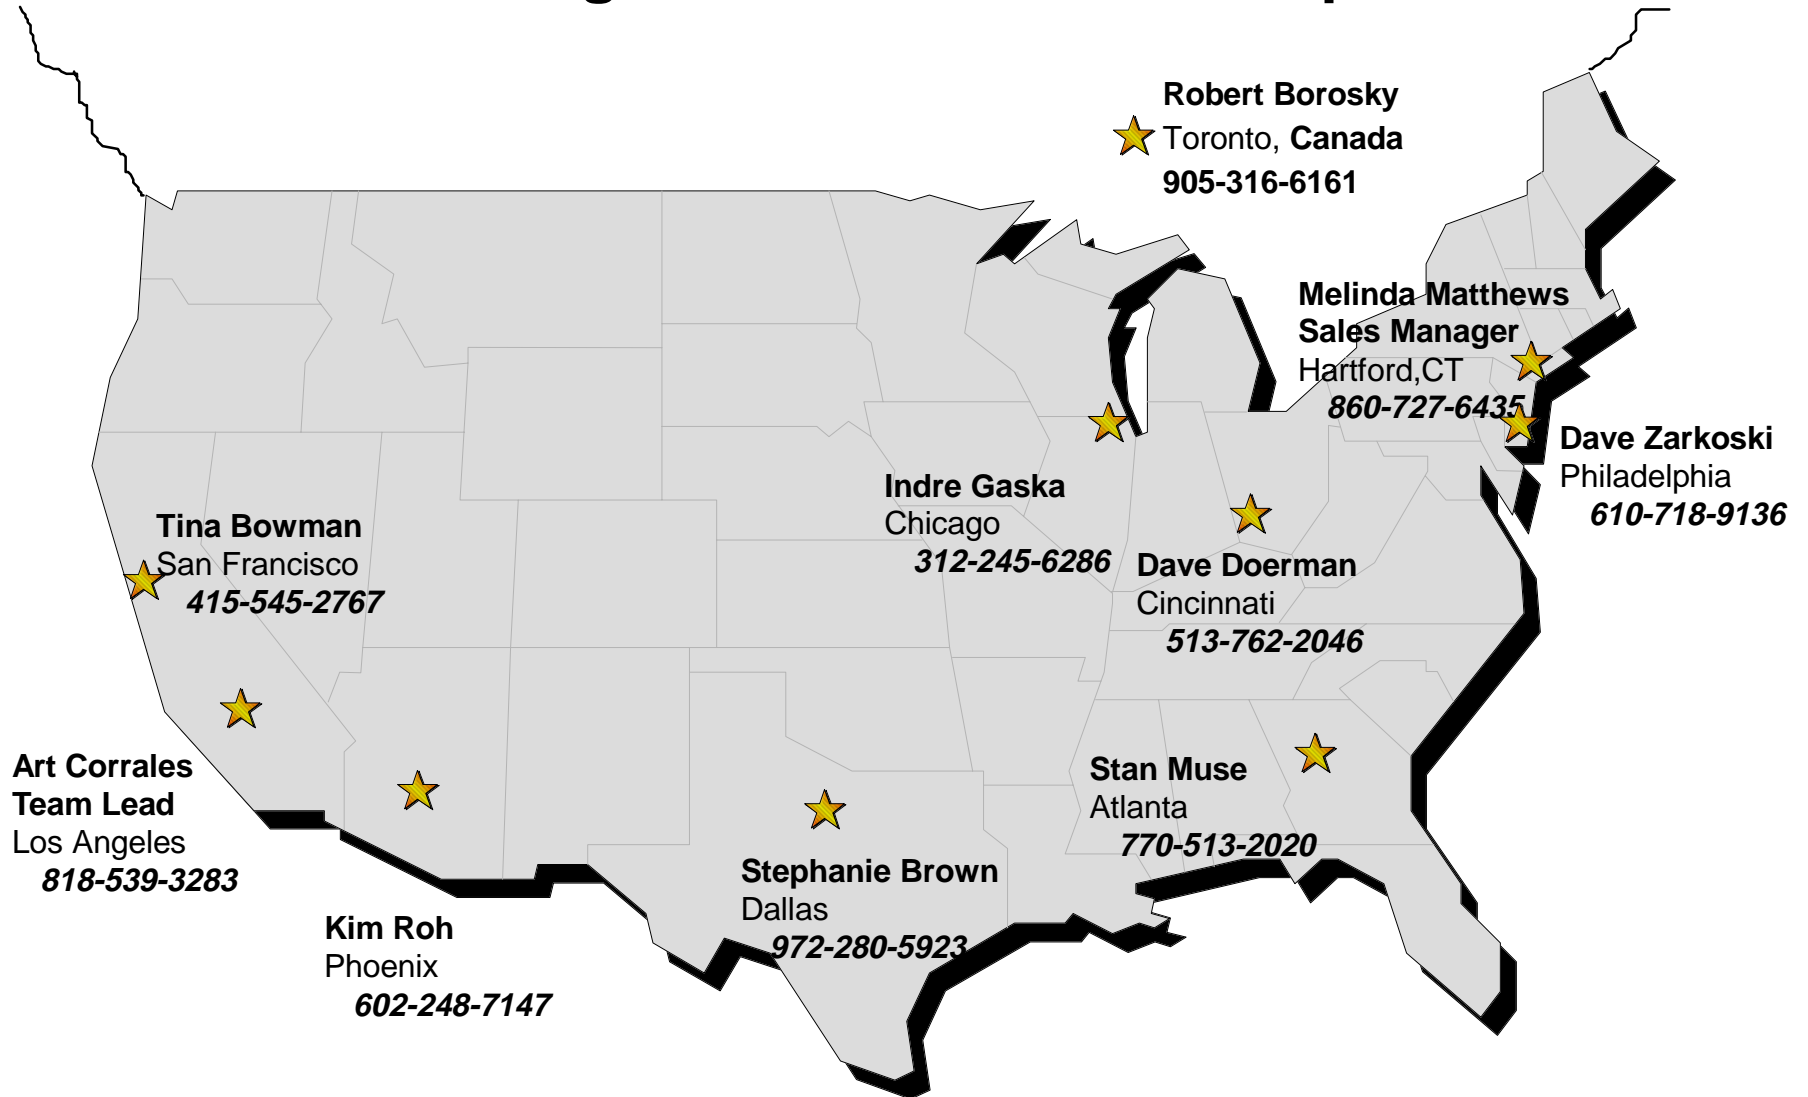

Data Management Channel Sales Specialist

Americas Data Management Channel Sales Specialist

Sales Team

Geography Coverage

Melinda Matthews Sales Manager	860-727-6435	Americas
Art Corrales Team Lead	818-539-3283	Americas
Tina Bowman Kim Roh	415-545-2767 602-248-7147	North California, Washington, Oregon, Idaho, Hawaii Southern Calif., Arizona, Utah, Nevada, Idaho, Montana
Stephani Brown	972-280-5923	Texas, Oklahoma, New Mexico, Louisiana, Kansas, Colorado, Arkansas, Missouri, Wyoming (partial)
Dave Doerman Indre Gaska	513-762-2046 312-245-6286	Ohio, Michigan, Indiana, Western PA/Pittsburgh, Kentucky, West Virginia Illinois, Indiana, Wisconsin, Minnesota, Iowa, Nebraska, North/South Dakota St. Louis
Stan Muse	770-644-6050	Georgia, Florida, Maryland, DC, Virginia, North/South Carolina, Alabama, Miss. Tennessee,
David Zarkoski Open (northeast)	610-718-9136	Pennsylvania, New Jersey, New York, Delaware Connecticut, Mass, Rhode Island, Vermont, New Hampshire, Maine
Robert Borovsky	905-316-6161	Canada