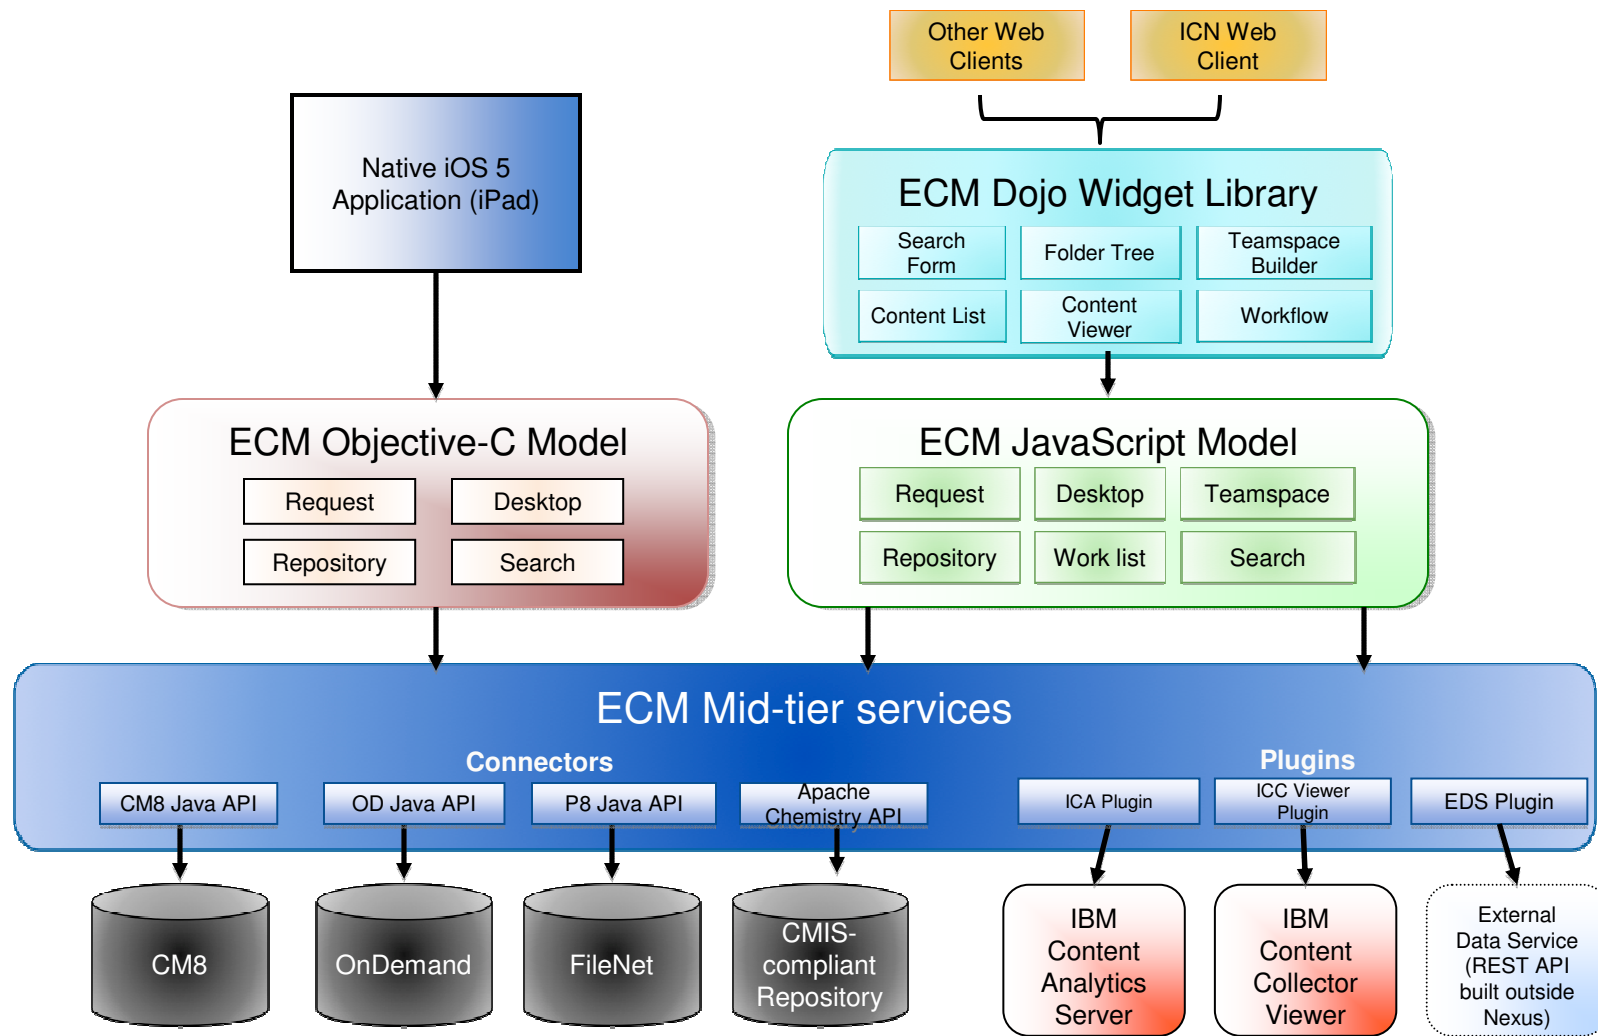

## What is IBM Content Navigator (ICN)?

- New ECM client and client framework/toolkit.
- Centrepiece to “one UI” strategy
- Consistent, easy-to-use, extensible ECM client.
- Goal: next version of current ECM clients
- Framework to be platform for other ECM products.

## What is IBM Content Navigator (ICN)?

- Provide an out of the box common client for CM8, P8, OnDemand, and CMIS compatible repositories
- Build on open standards
  - JavaScript, HTML, CSS, Java, etc.
- Componentize UI supporting multiple containers and use cases
- Extensible and pluggable framework
  - Adding new actions, panels, viewers, etc.
- Expose the wealth of repository capabilities and support production use cases (e.g. customer service, production imaging, etc.)
- Enable end-user provisioning of “teamspace” for without any IT involvement
- Support integration with social capabilities over time
- Support accessing content from mobile devices

# Content Navigator UI: Easy Configuration

- Interface customization
  - Labels, icons, plugins
- Desktops
  - Allows for customizable UI views/roles
  - Can specify repositories, layout, menus, etc. per desktop
- Viewer mappings and menus
  - Custom viewers can be supported and administrators can customize any menu and/or toolbar
- Plug-ins
  - Allows for new actions and services to be added to the UI

# Content Navigator Architecture