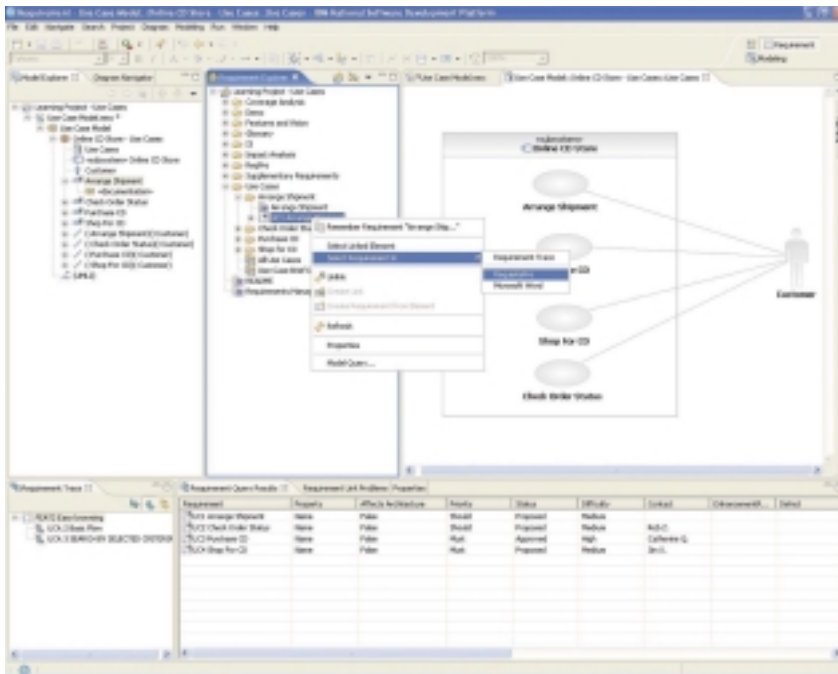

Eclipse

IBM Rational Professional

Rational Software Modeler

ibm.com/

Rational

Rational Software Modeler IBM Rational
Professional

rational

Rational

RequisitePro

Windows Linux J2EE/Portal/

e - zine(ibm.com/

가

Service -

developerworks/rational/rationaledge)

.NET

Rational Software Modeler

Rational

ClearCase LT

2. Rational Software Modeler IBM Rational Team Unifying Platform

Use Case, Class, Sequence, Activity, Composite Structure,
State Machine, Communication, Component
Deployment
UML 2.0