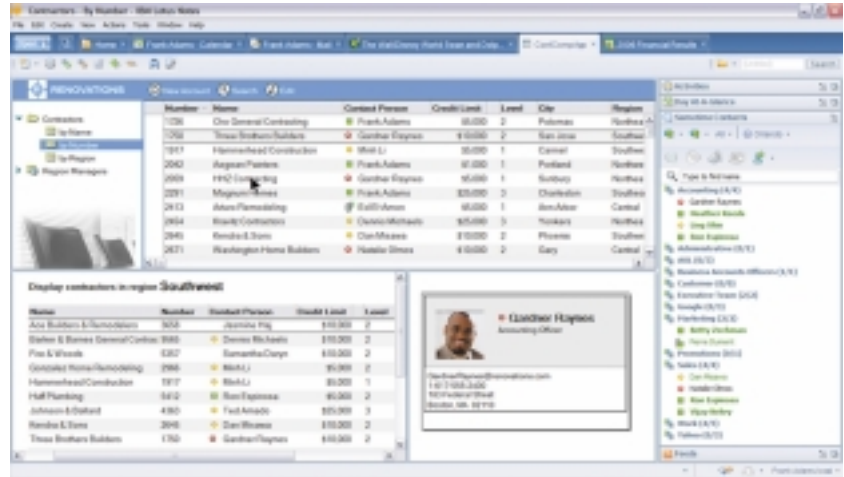

IBM Lotus Notes 8

Lotus Notes 8

Lotus Notes 8
가

Lotus Notes 8
Eclipse
SOA

Lotus Notes

SOA

Lotus Notes 8

SOA

Lotus Notes Lotus Domino
IBM