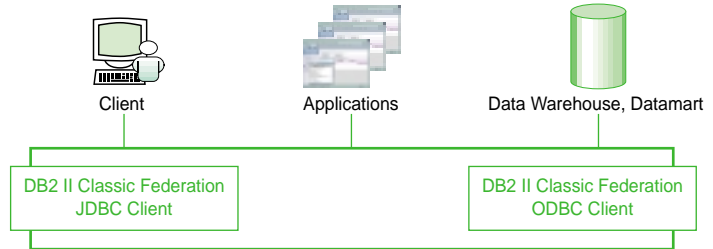

z/OS

DB2 II Classic Federation z/OS

/ UNIX

Microsoft Windows Linux

/

SQL select/insert/

update/delete

DB2 II Classic Federation  
 Client Applications Data Warehouse, Datamart  
 DB2 II Classic Federation z/OS

### DB2 Information Integrator Classic Federation Architecture