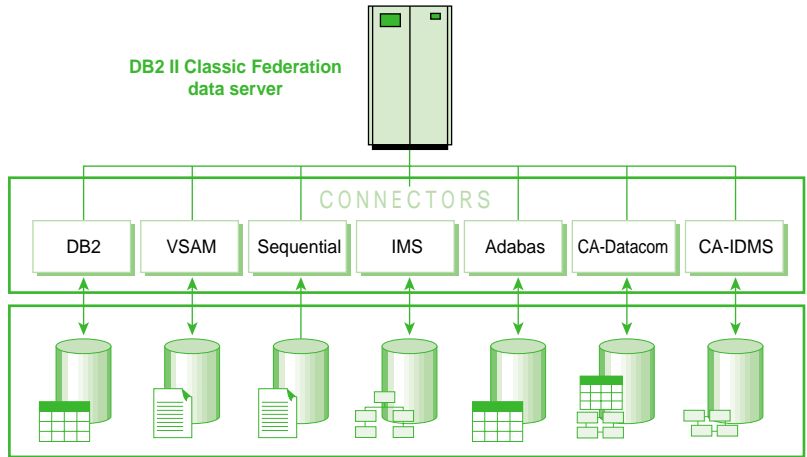

DB2 II Classic Federation data server

IBM DB2 Information Integrator Classic Federation of z/OS
SQ

DB2 II Classic Federation

. SQL

DB2 Information Integrator

. DB2 II Classic Event Publisher
for IMS DB2 II Classic Event Publisher for VSAM
DB2 II Event Publisher for DB2
Universal Database™ for z/OS

DB2 II Classic Federation

(IMS DBD, CA - IDMS
Adabas Predict COBOL Copybooks)

VSAM

IMS

SQL

DB2 II Classic Federation

ODBC SQL
IVR (interactive voice response)

IMS, VSAM DB2

WebSphere
Application Server JDBC SQL

CA - IDMS

ODBC SQL