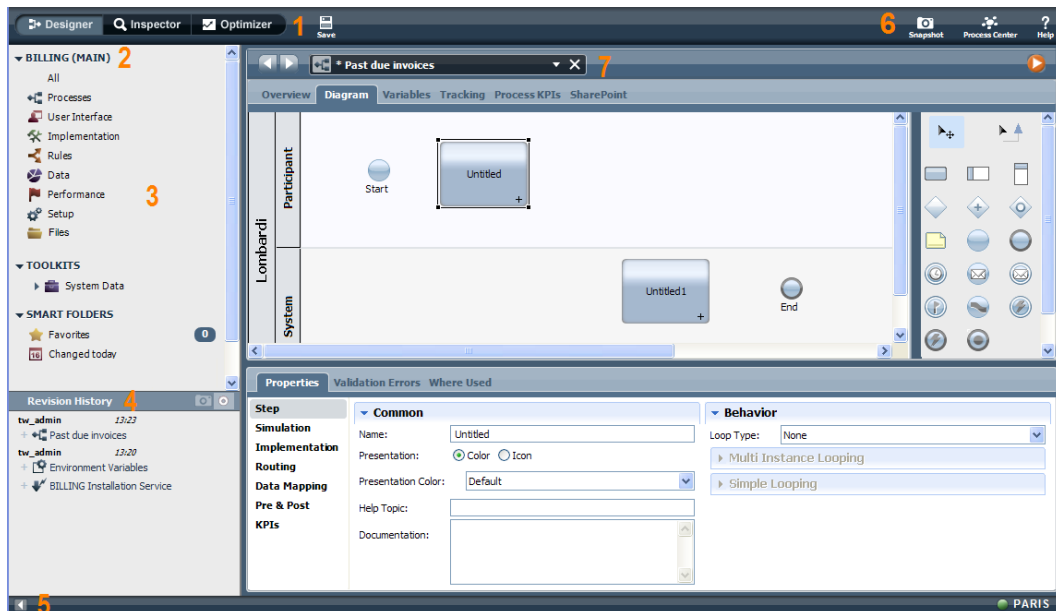

4	Process Center Console (: Process App, Snapshot) Process App Designer Snapshot, Designer
5	Process App 가
6	가 Process Center Console (Process App)

1. *Lombardi* *Authoring Environment*
   - Process Center Console *Authoring Environment*

     Process Center
3. <http://[host_name]:[port]/ProcessCenter> Process Center Console
   Lombardi Designer
   Process Center Console Process App
   Designer Authoring Environment

Lombardi Authoring Environment

Process Center Console Environment **Designer** **Designer** Lombardi Authoring Designer

Designer (:)
Lombardi Authoring Environment Designer