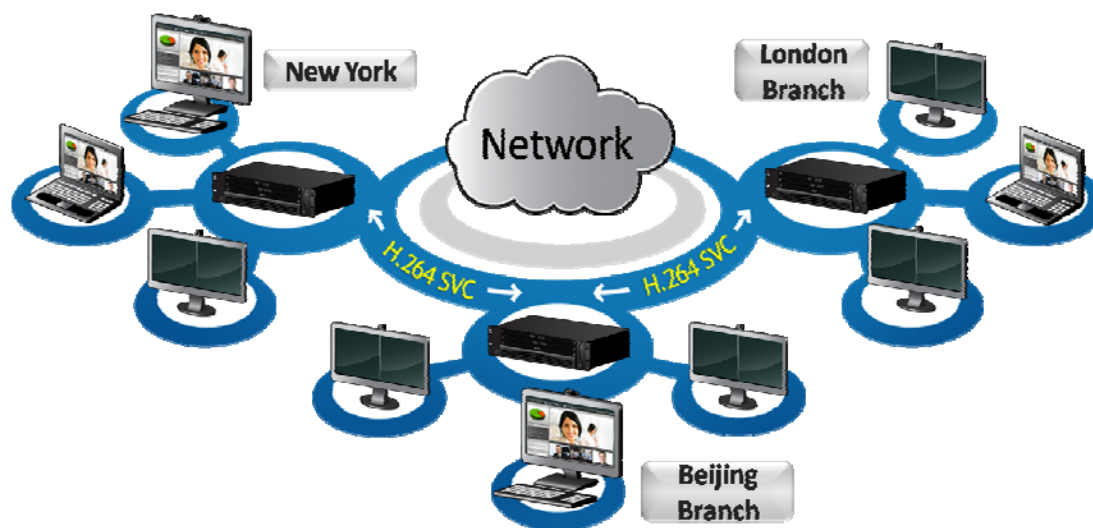

Investment

Protection

RADVISION's Solution Connects Sametime 8.5 to Any Existing Conferencing Deployment

Unlimited Scalability

- Patented distributed multipoint architecture
- Meetings hosted at local sites
- H.264 SVC between MCUs for lossy networks
- Minimizes video bandwidth use across WAN
- Virtual MCU

Simple Deployment

- Simple to Deploy
 - No client side installation
 - Easy to Configure
- Simple to Use
 - Unified integrated solution
 - Easy to connect
 - Sametime use does not change
- Highly Secure
 - Access Pin, Moderator Pin for privacy