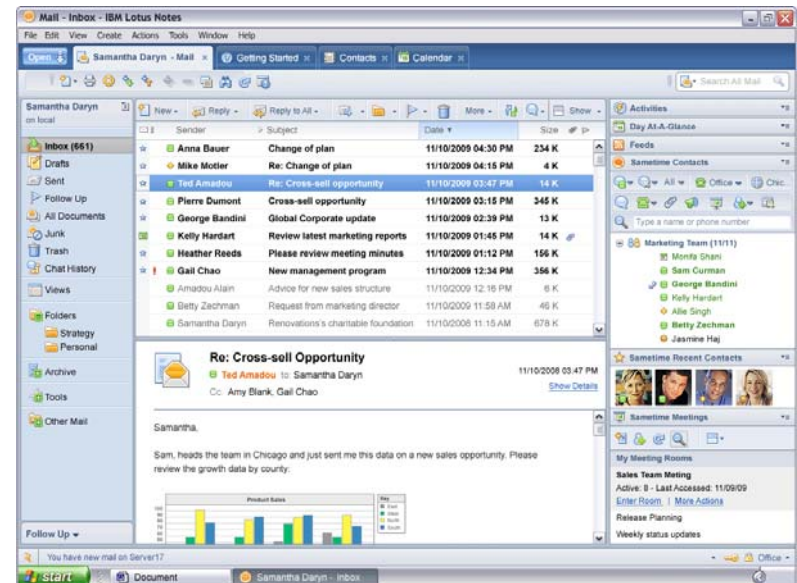

Works the way you work

Lotus knows.

Smarter software for a Smarter Planet.

Full Blown Integration

Meeting Rooms

Ad-hoc Meetings

Creating Meetings from Sametime 8.5

- Ad-hoc, On-Demand via Sametime IM
- Flexible Device Support
- Flexible Application Support
- Scheduled via Notes
- Room System Connectivity

Sametime 8.5 Flexible Device Support

- User can define preferred device
 - PC (Sametime)
 - Mobile Phone
 - Office Phone
 - Video Conferencing System (Desktop, HD Room, Telepresence)
 - Used for outgoing / incoming calls
- Point to point / multi-point