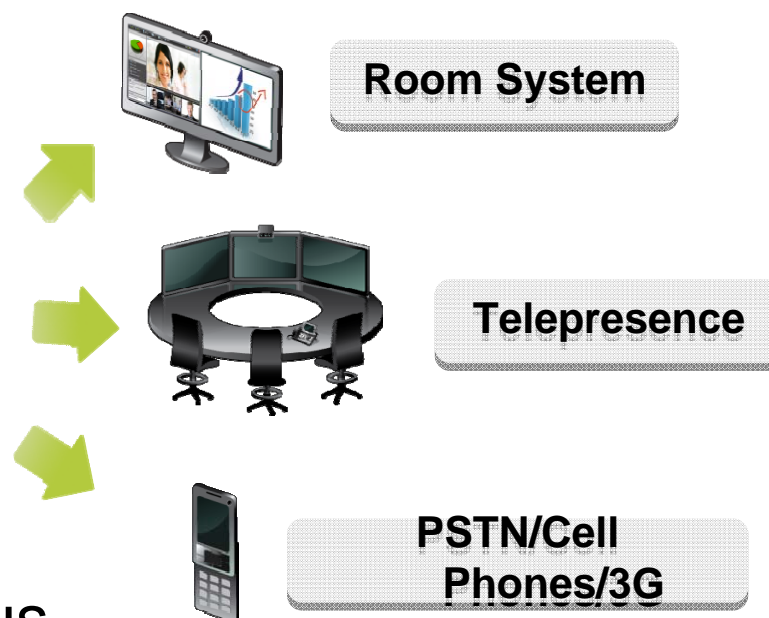

State of the Art End-to-End Solution

Lotusphere Comes To You 2010

RADVISION

Delivering the Visual Experience

SCOPIA Added Value

Lotus knows.

Smarter software for a Smarter Planet.

True HD Multi-party Video Conferencing

- Superb Video Experience for ST Users
- Personal Layouts
- Up to 1080p
- On-screen, In-meeting Indications

Power Of Connectivity

- Connectivity to **Room Systems** and any standard based device (SIP/H.323)
- Click to call to **Phones**
- Participate in **Telepresence** meetings
- Extend meeting to **3G Mobile Video Phones**
- **Transcoding** - users with various network connections speeds can join without affecting other participants