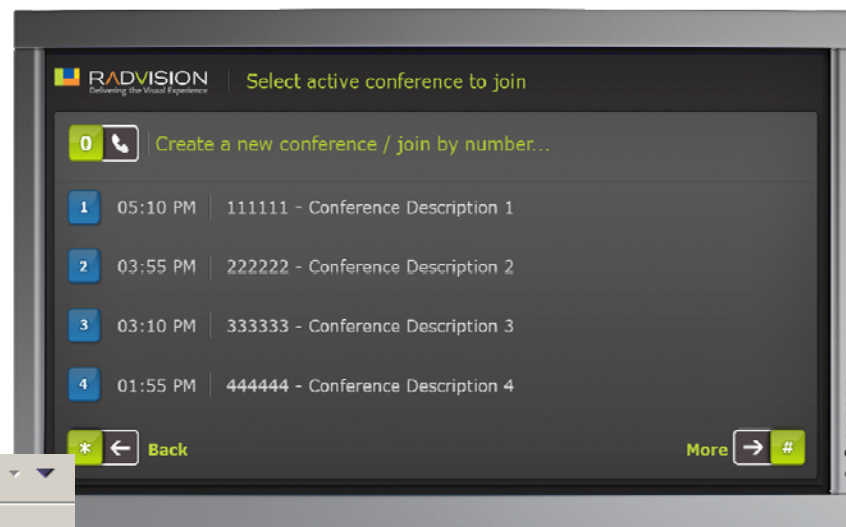

Joining from a Room System