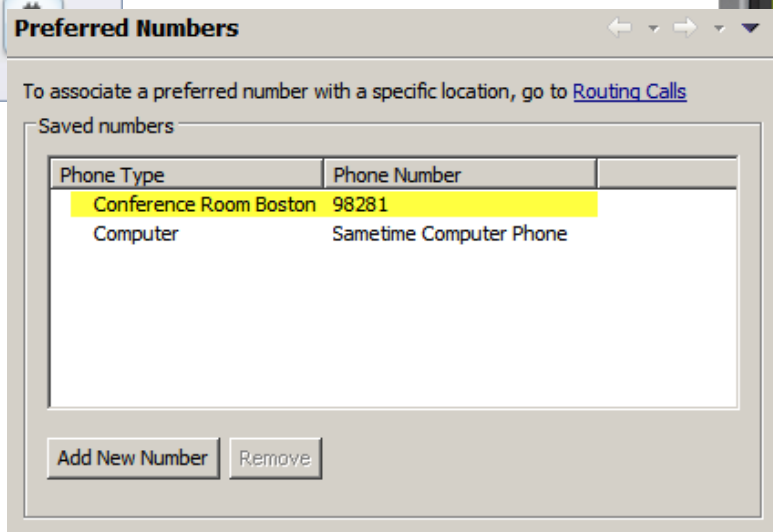

Joining from a Room System