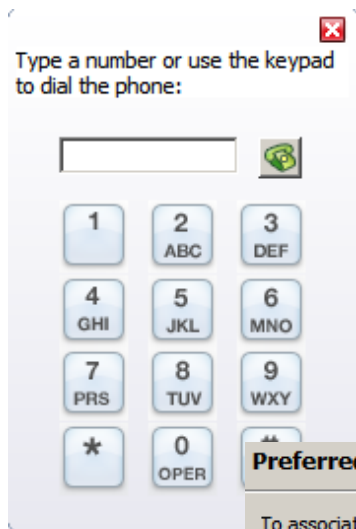

Joining from a Room System