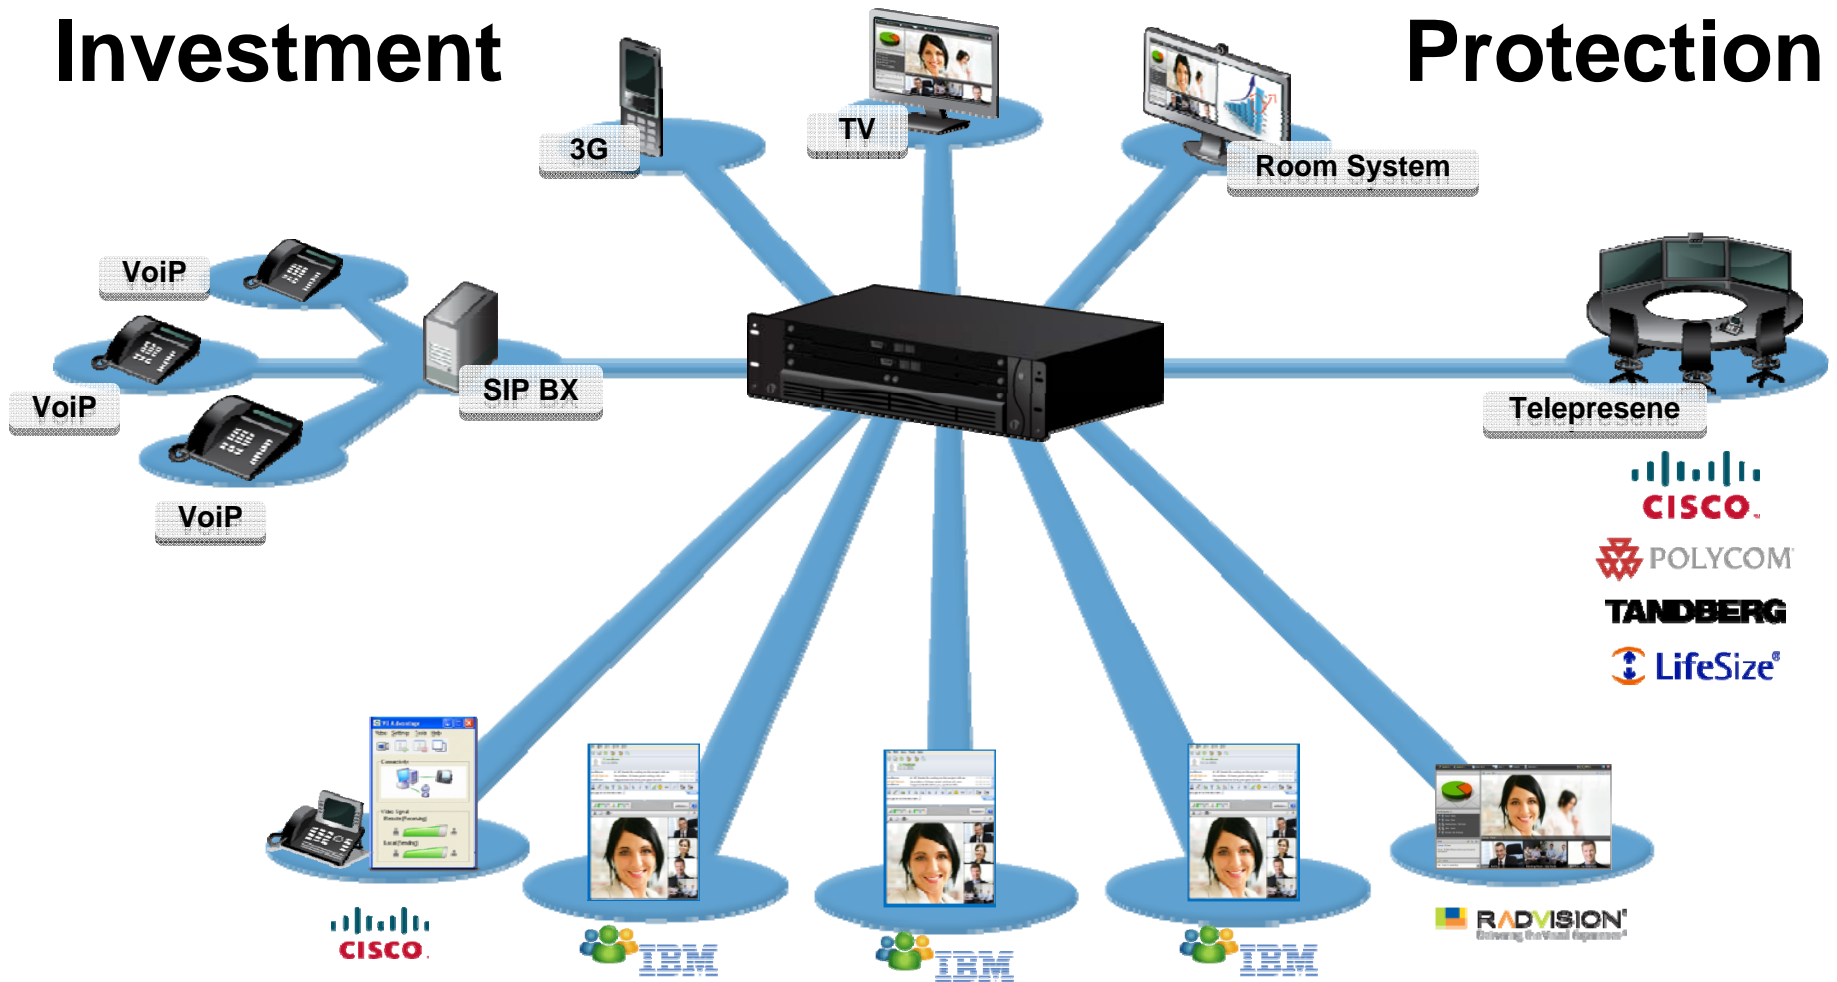

- Superb Video Experience for ST Users
- Personal Layouts
- Up to 1080p
- On-screen, In-meeting Indications

Power Of Connectivity

- Connectivity to **Room Systems** and any standard based device (SIP/H.323)
- Click to call to **Phones**
- Participate in **Telepresence** meetings
- Extend meeting to **3G Mobile Video Phones**
- **Transcoding** - users with various network connections speeds can join without affecting other participants

Investment

Protection

RADVISION's Solution Connects Sametime 8.5 to Any Existing Conferencing Deployment

Unlimited Scalability

- Patented distributed multipoint architecture
- Meetings hosted at local sites
- H.264 SVC between MCUs for lossy networks
- Minimizes video bandwidth use across WAN
- Virtual MCU

Simple Deployment

- Simple to Deploy
 - No client side installation
 - Easy to Configure
- Simple to Use
 - Unified integrated solution
 - Easy to connect
 - Sametime use does not change
- Highly Secure
 - Access Pin, Moderator Pin for privacy

INTESA  SANPAOLO

Johnson Electric

- One of the world's largest providers of motion subsystems and motion components for automotive and industrial applications
- Sametime Web conferencing user
- Integrate with RADVISION for HD video conferencing within ST Web
- Connect some room base systems
- Planning to upgrade to ST 8.5 within this year