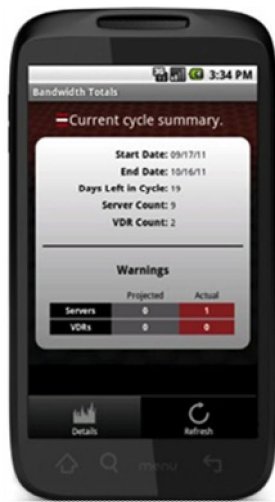

Accéder au portail de gestion depuis votre mobile

- Portails de gestion Mobile et navigateur Web
- Acheter, provisionner, déployer et gérer l'infrastructure
- Accédez aux services, outils, automatismes et tutoriaux
- Accès sécurisé via VPN au réseau de management
- Authentification au portail web "Two-factor"