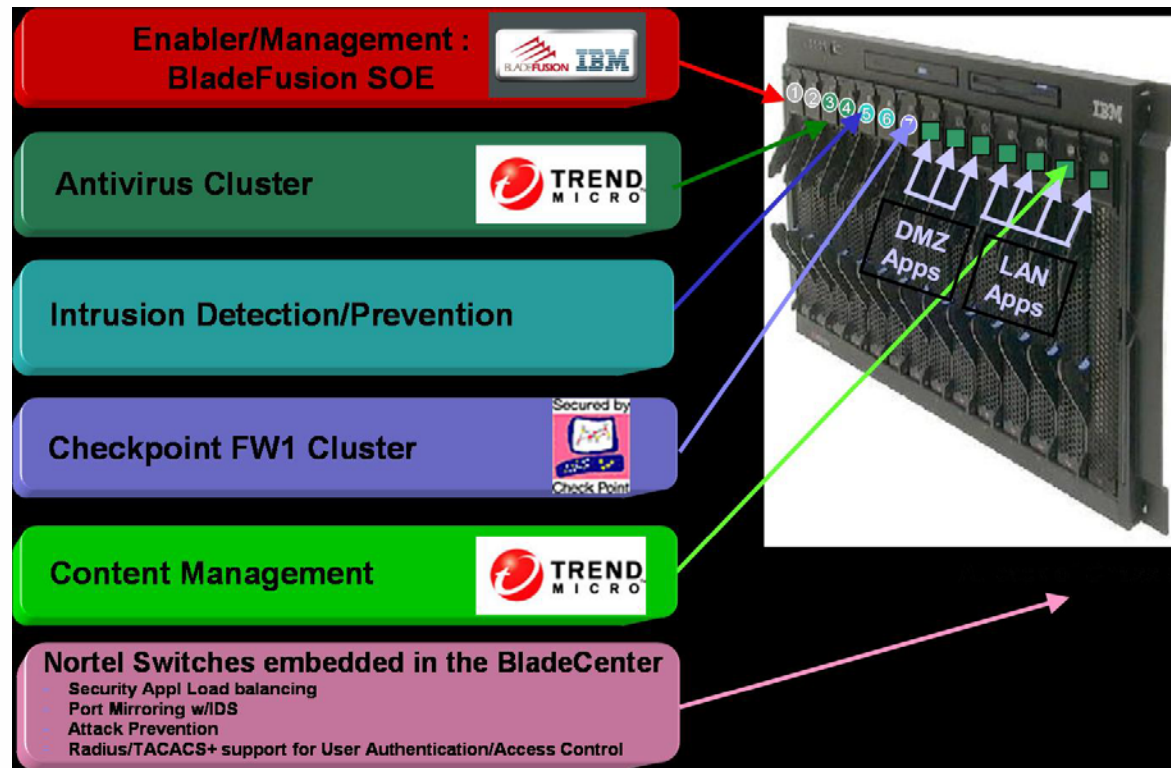

Security in a Box

BladeFusion Differentiation Technology

- •Cover the whole data center (storage, IT & Net)
- •Software only
- •Open standards, open solution
- •Architecture
  - •Easy building of Software Appliances, Data Center Appliances
  - •Separate core from software appliances (Future)
  - •Run core on blades, switches and management module (Future)