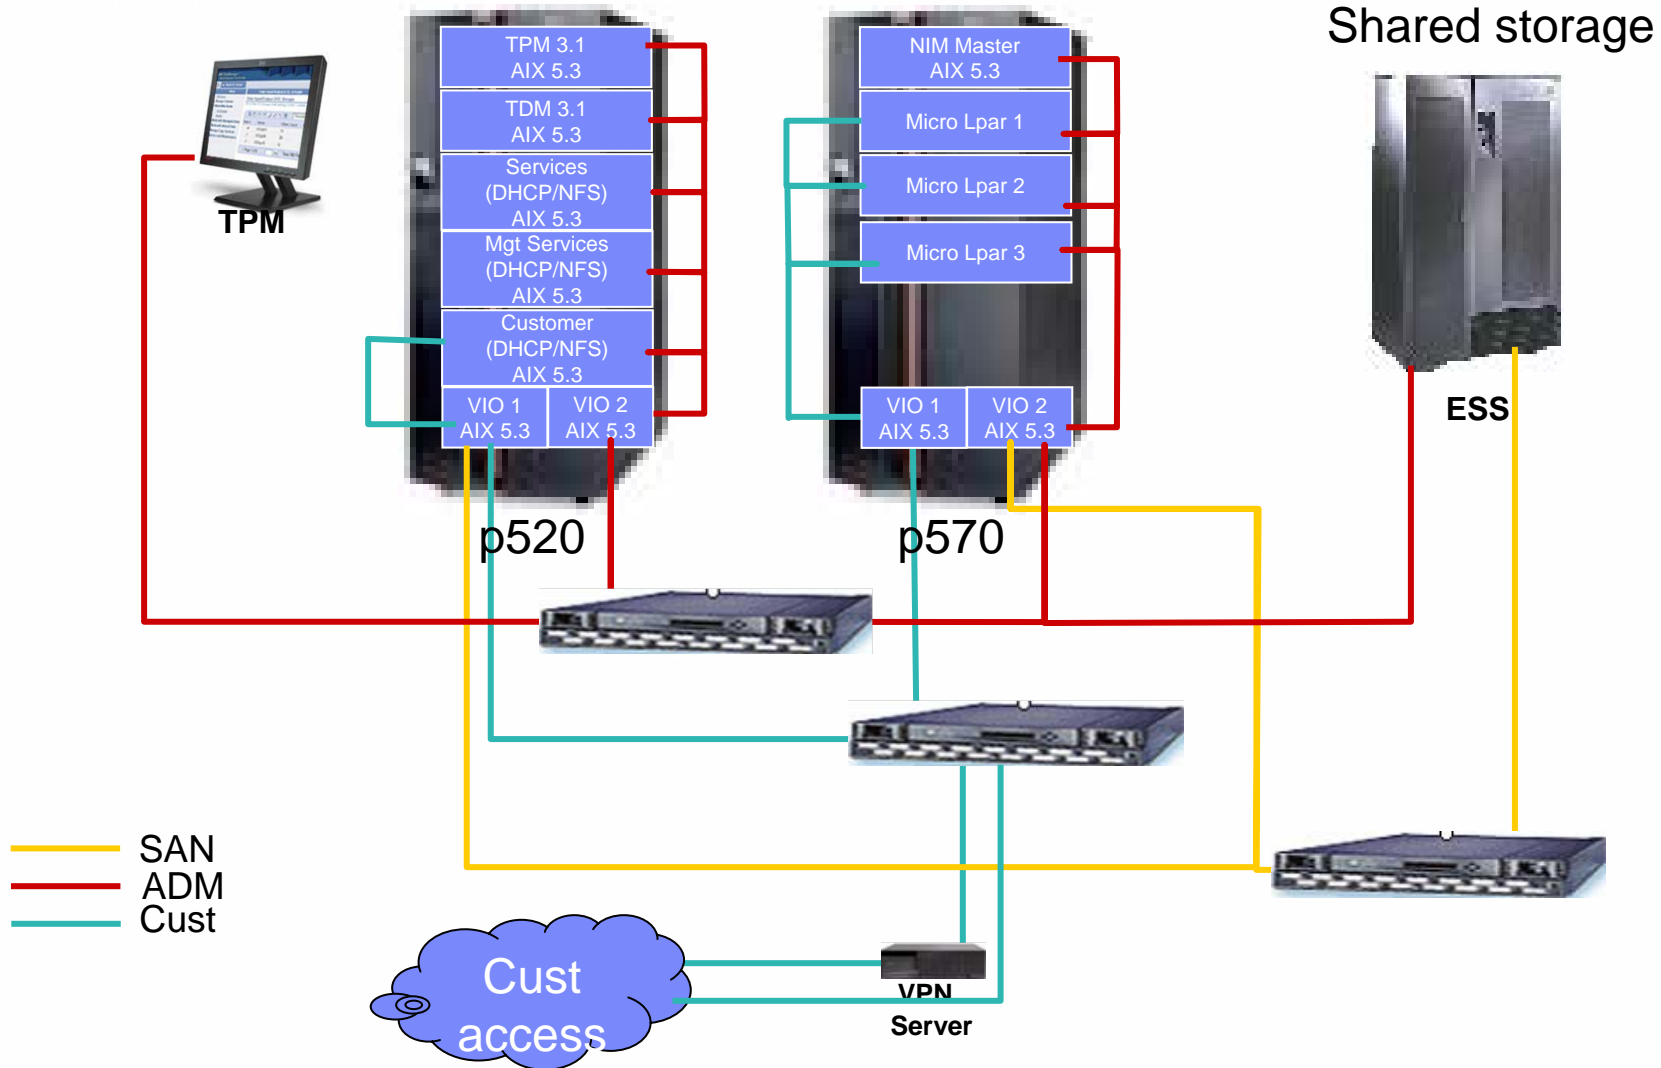

Lite Aix Support

- FTSS Level 1 Support
- Aix remote support thru email

No Benchmark Manager

- FTSS manage the benchmark

Duration : up to 4 weeks

pLite Infrastructure Overview

多謝

Traditional Chinese