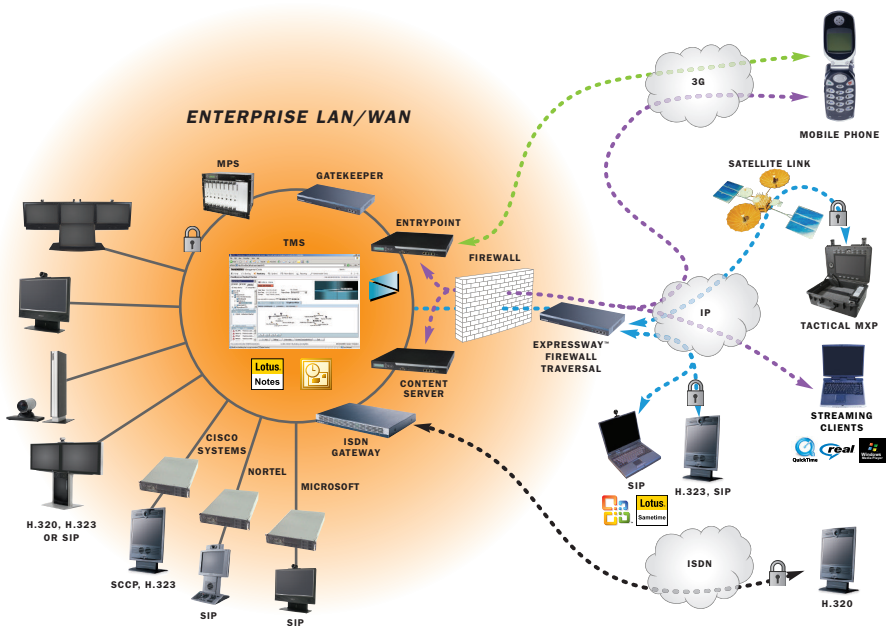

TANDBERG

ISDN Gateway

A gateway that offers unparalleled simplicity. Provides seamless integration between IP and ISDN networks with complete feature transparency and protection from network interruptions.

- Compact size: 1U tall and 19" rack-mountable
- Provides seamless integration between IP based services and ISDN
- Complete feature transparency
- Bandwidth per call: 56 kbps–2 Mbps
- Expressway firewall traversal

TANDBERG

Content Server

With TANDBERG's Content Server, you can create business-quality multimedia content easily from any H.323 videoconferencing endpoint. Access on-demand video content anywhere, anytime from any PC.

- Stream and archive video and live H.239 dual stream presentations
- Stream content in Microsoft Windows Media®, Apple QuickTime® and RealPlayer® formats
- LCD panel for easy installation
- Expressway compatible
- Support up to five concurrent videoconferences

TANDBERG

Constant Care Services

Protect your technology investment. Extend the lifetime of your products. TANDBERG's Constant Care Services fulfill customers' support needs from decision through deployment and beyond.

- Finance Services
- Core Services
- Global Deployment
- Professional Services
- Training
- Installation

* Available in North America and other select countries. Please visit www.tandberg.com for more information.

All specifications subject to change without notice, system specifics may vary. All images in these materials are for representational purposes only, actual products may differ. TANDBERG and Expressway are registered trademarks or trademarks of TANDBERG in the U.S. and other countries. All other trademarks are property of their respective owners. Service availability may vary from region to region. Please contact your local TANDBERG reseller for more information.

TANDBERG WORLD HEADQUARTERS
Philip Pedersens vei 20
1366 Lysaker, Norway
Tel: +47 67 125 125
Fax: +47 67 125 234
Video: +47 67 126 126
E-mail: tandberg@tandberg.com

1212 Avenue of the Americas
24th Floor
New York, NY U.S.A. 10036
Tel: +1 212 692 6500
Tel: +1 800 538 2884 (toll free in the U.S.)
Fax: +1 212 692 6501
Video: +1 212 692 6535
E-mail: tandberg@tandberg.com

March 2007