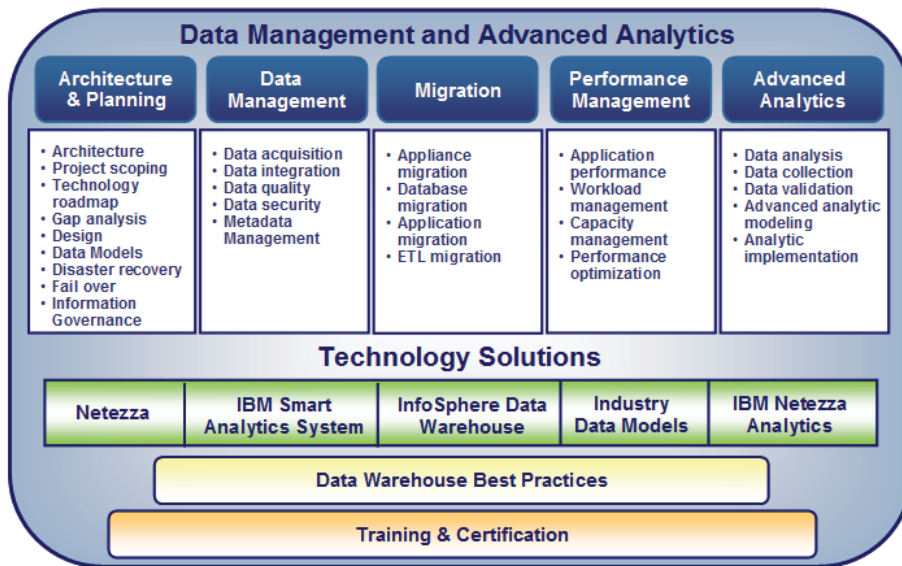

Capabilities

IM Enterprise DW Software Services provides services ranging from industry data models, architecture, design, integration and implementation capabilities with clients in all industries worldwide. Our project approach is agile and iterative to quickly provide insight into project deliverables and status early in the project life cycle.

Our capabilities include:

while assuring that the business needs and expectations of your organization are met. Our experts are ready to assist your organization with:

- Establishing project goals and expectations
- Reducing project delivery times, complexity and risk through the delivery of proven offerings
- Reducing total cost of ownership

© Copyright IBM Corporation

IBM Corporation, Software Group
1133 Westchester Avenue
White Plains, NY 10604
U.S.A.

Published in the United States
9-23-2011
All Rights Reserved

IBM, the IBM logo and e-business software, are trademarks or registered trademarks of International Business Machines Corporation in the United States, other countries, or both.

Other company, product, and service names may be trademarks or service marks of others. References in this publication to IBM products or services do not imply that IBM intends to make them available in all countries in which IBM operates.

Your independence is our greatest success!

We believe there is nothing more important than transferring our knowledge to your organization as an on-going effort in implementing your **Enterprise Data Warehouse Solution**. Our goal is to provide you with long-term self sufficiency through our mentoring and side-by-side partnering approach.

Engage today

With a worldwide team of highly trained services professionals, the IBM IM Enterprise DW Software Services team can help build your solution with confidence

Available for whatever the delivery approach your business requires, our services team will produce results quickly and will help to put your project on the road to success.

For more information

For more information regarding this or any other services offering, please visit the IBM Information Management Software Services Web site:

ibm.com/software/data/services