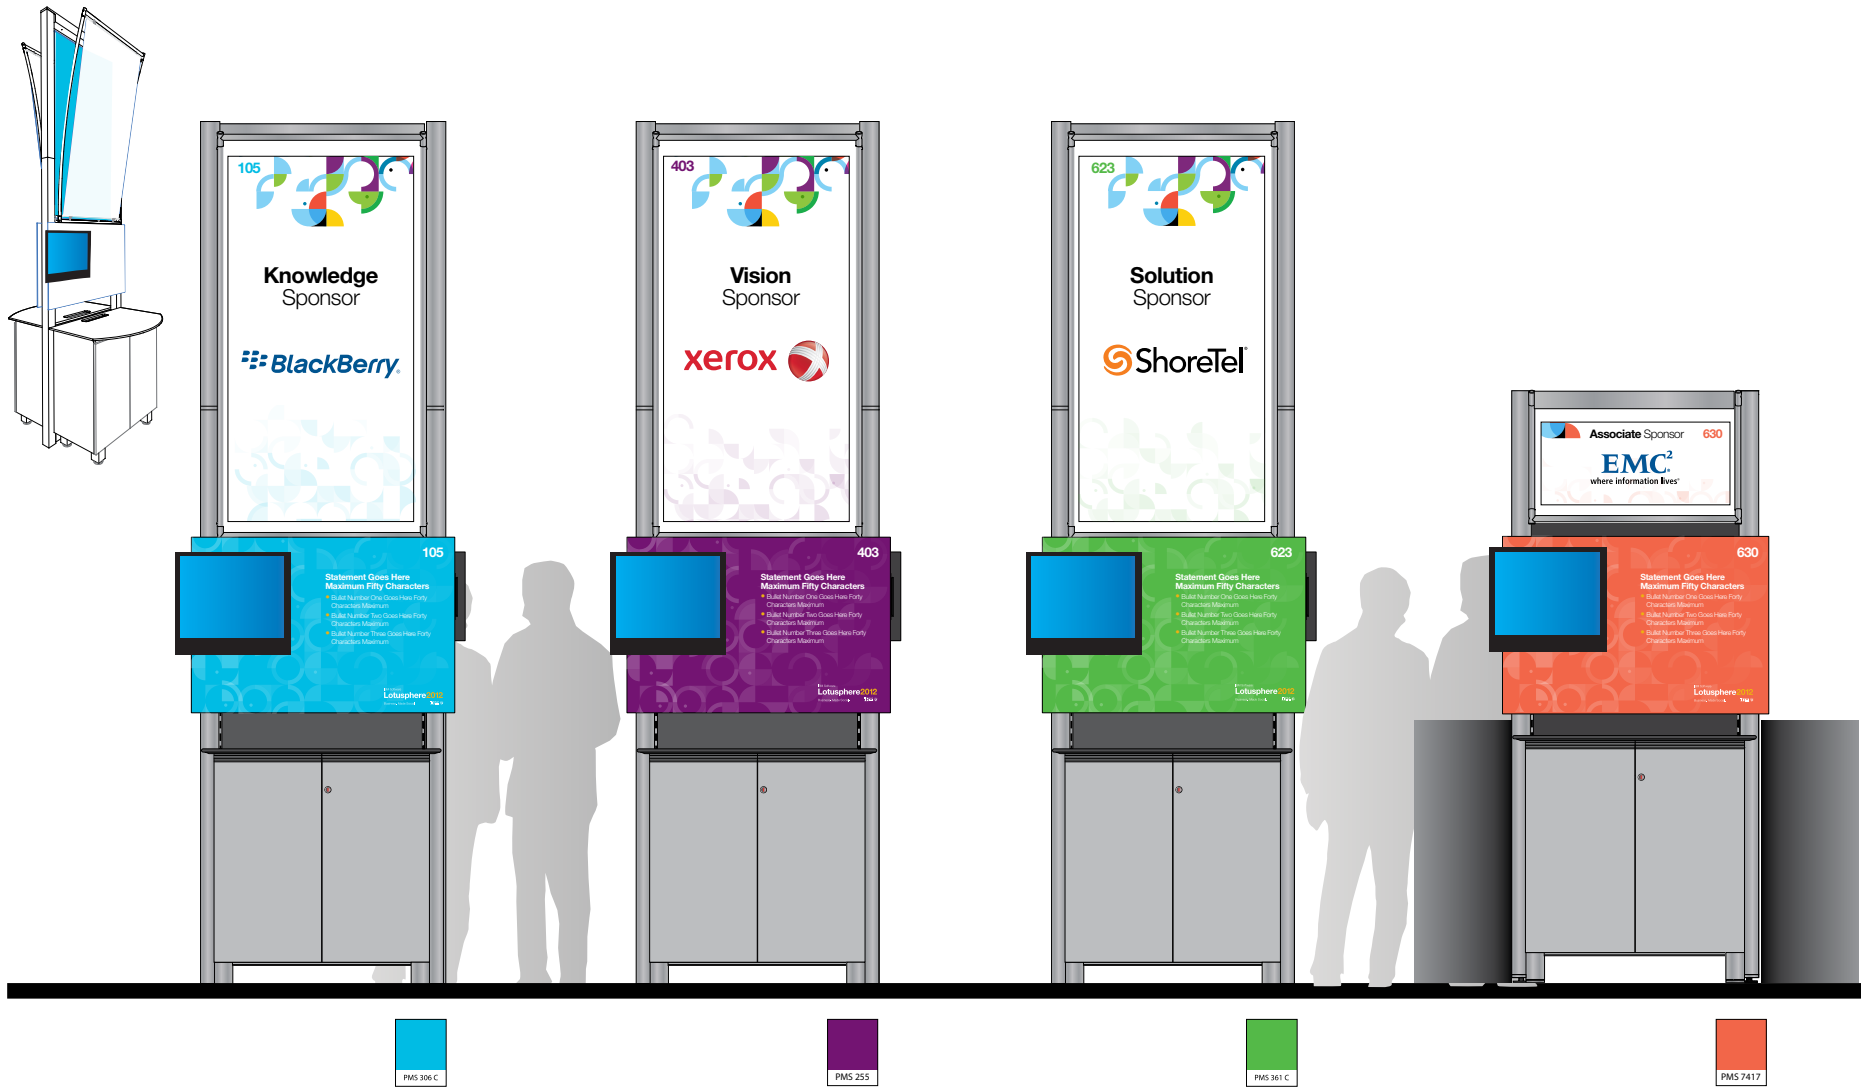

Smarter software
for a smarter planet.

Entrance

Registration

Registration -

Outside Atlantic Hall

Dolphin Foyer

REGISTRATION KICK PANELS
 Make Seven (7) Alike:
 Black Sintra 77" x 33" Panels
 Lambda to Sintra

Australia 3

Asia 5

Information Area

Aisle Banners

5'6" x 5'

Sponsor Banners

Exhibit Hall Banner Placement

- Sponsor Banners
- Aisle Banners
- IBM Showcase Banner

Sponsor Levels

Sponsor Level: Exhibitors

Sponsor Level: IBM

Sponsor Level: Knowledge “Group”

Sponsor Level: Knowledge “Group” Option 1 Outside

T Shirt