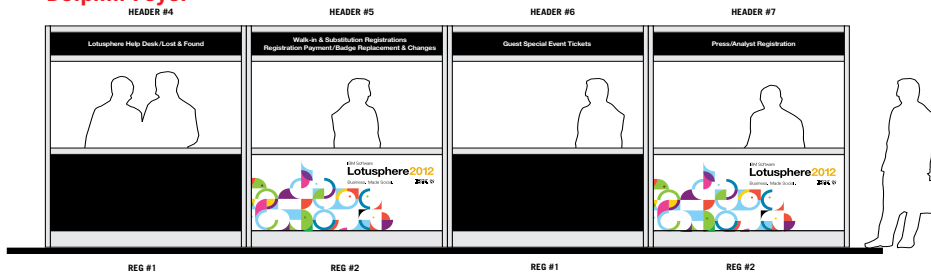

Smarter software
for a smarter planet.

Entrance

Registration

Registration -

Outside Atlantic Hall

Dolphin Foyer

REGISTRATION KICK PANELS
 Make Seven (7) Alike:
 Black Sintra 77" x 33" Panels
 Lambda to Sintra

Australia 3

Asia 5

Information Area

Aisle Banners

5'6" x 5'

Sponsor Banners

Exhibit Hall Banner Placement

- Sponsor Banners
- Aisle Banners
- IBM Showcase Banner

Sponsor Levels

Sponsor Level: Exhibitors

Sponsor Level: IBM

Sponsor Level: Knowledge “Group”

Sponsor Level: Knowledge “Group” Option 1 Outside

T Shirt