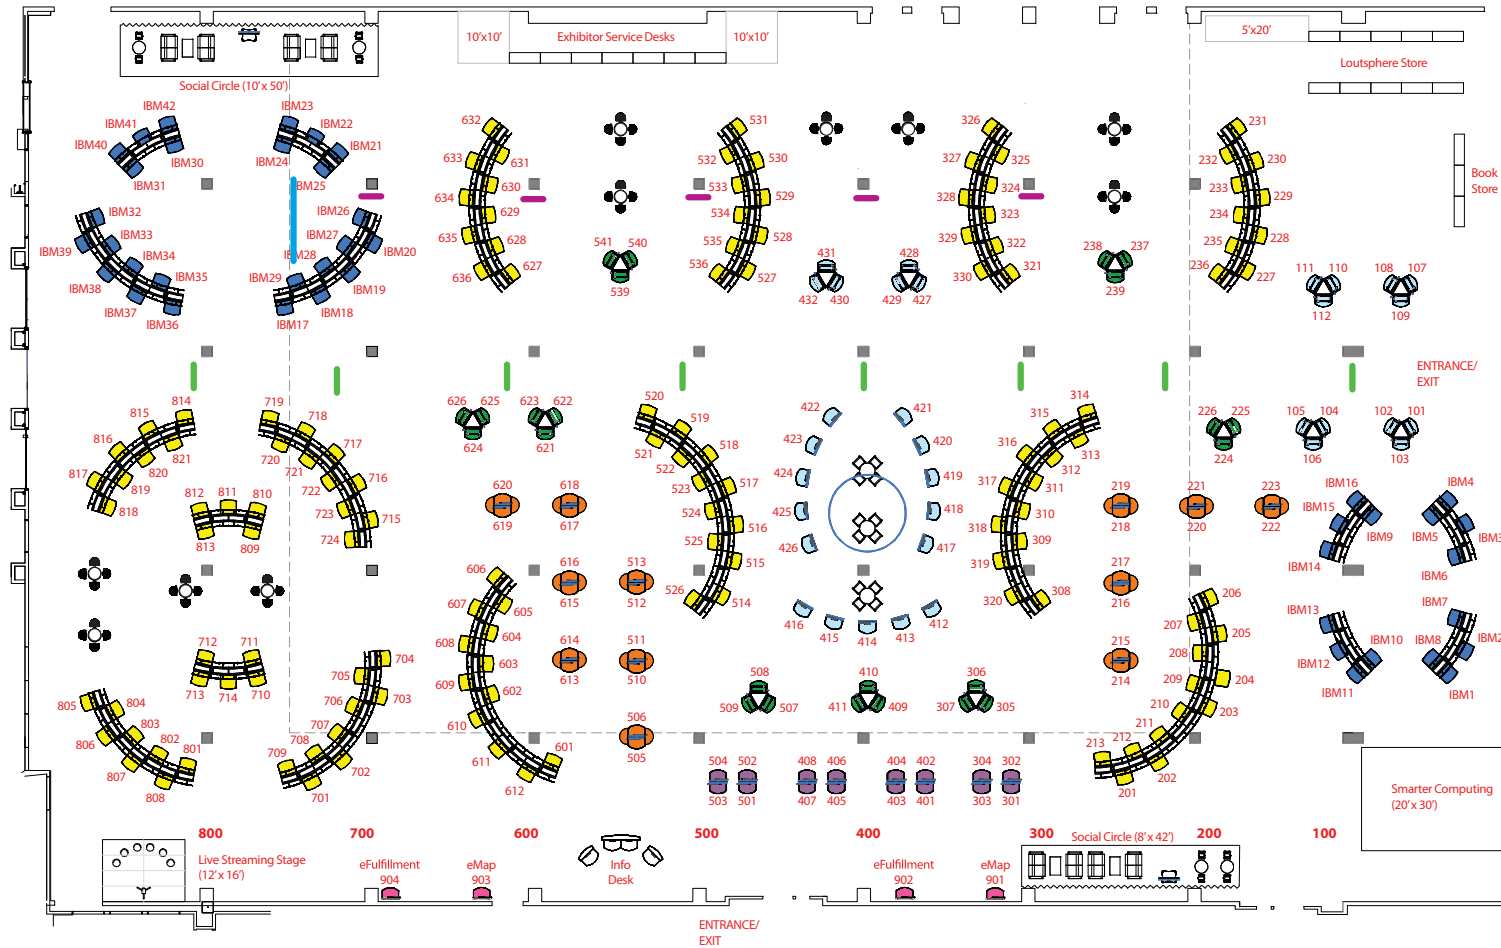

Smarter software
for a smarter planet.

Entrance

Registration

Registration -

Outside Atlantic Hall

Dolphin Foyer

REGISTRATION KICK PANELS
 Make Seven (7) Alike:
 Black Sintra 77" x 33" Panels
 Lambda to Sintra

Australia 3

Asia 5

Information Area

Aisle Banners

5'6" x 5'

Sponsor Banners

Exhibit Hall Banner Placement

- Sponsor Banners
- Aisle Banners
- IBM Showcase Banner

Sponsor Levels

Sponsor Level: Exhibitors

Sponsor Level: IBM

Sponsor Level: Knowledge “Group”

Sponsor Level: Knowledge “Group” Option 1 Outside

T Shirt