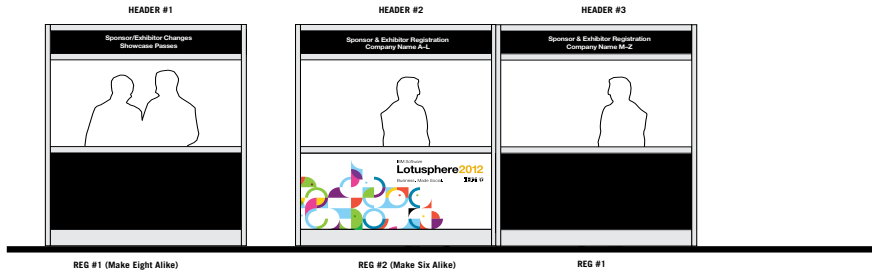

Smarter software
for a smarter planet.

Entrance

Registration

Registration -

Outside Atlantic Hall

Dolphin Foyer

REGISTRATION KICK PANELS
 Make Seven (7) Alike:
 Black Sintra 77" x 33" Panels
 Lambda to Sintra

Australia 3

Asia 5

Information Area

Aisle Banners

5'6" x 5'

Sponsor Banners

Exhibit Hall Banner Placement

- Sponsor Banners
- Aisle Banners
- IBM Showcase Banner