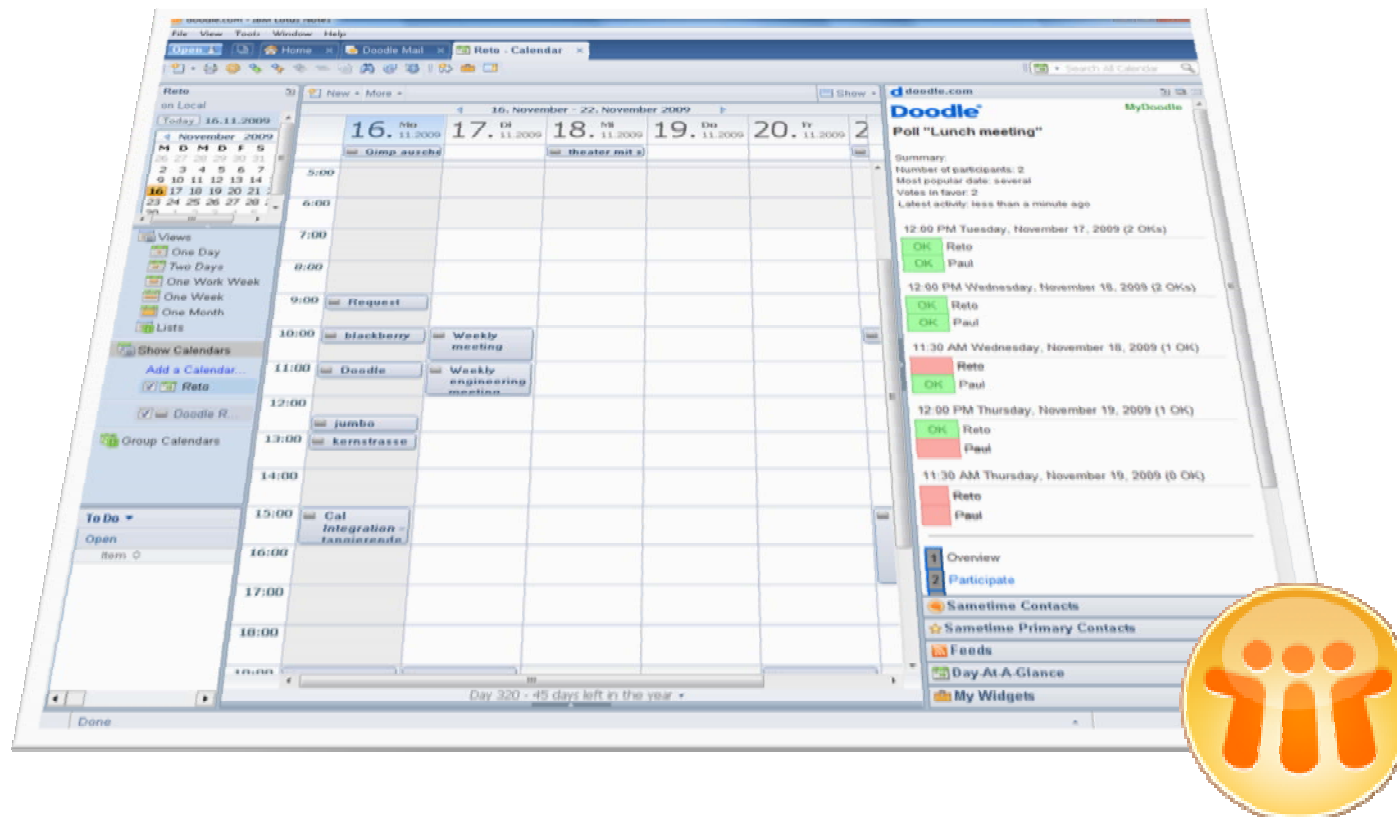

Transparent Scheduling

- 1) Intro**
- 2) Live Demo**
- 3) QA**

This is me!

Product Manager

**What means
«Transparent Scheduling»?**

consensus based

not over-automated

**works across all calendar
systems**

In addition, you'll find that teaching is so much easier with IBM Electric Typewriters. Complicated carriage-drills can be eliminated...stroke-drills simplified. And because of the exciting, faster pace of classes—because of increased