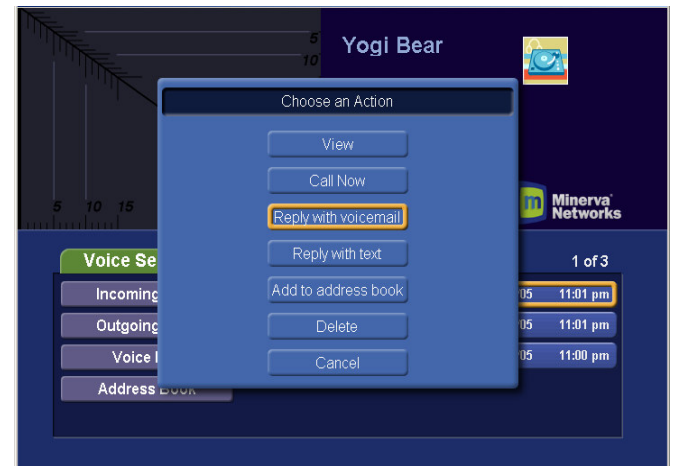

105 | HBO Subscribed

The Geisha ★★★ 7:20PM
7:00 pm - 9:30 pm, Drama, PG-13, (2003)
In the years before World War II, a Japanese child is torn from her penniless family to work as a geisha house.
Price \$4.55 **PPV**

Extensible

POWERING IP TELEVISION™

Third-Party Web Applications

New Button in Menu bar to switch to application

Game images from arkadium

Voice And Text Communications

- Voice services (Call back, call to voice mail)
- Messaging services (Text messaging, IM)
- Personal address book