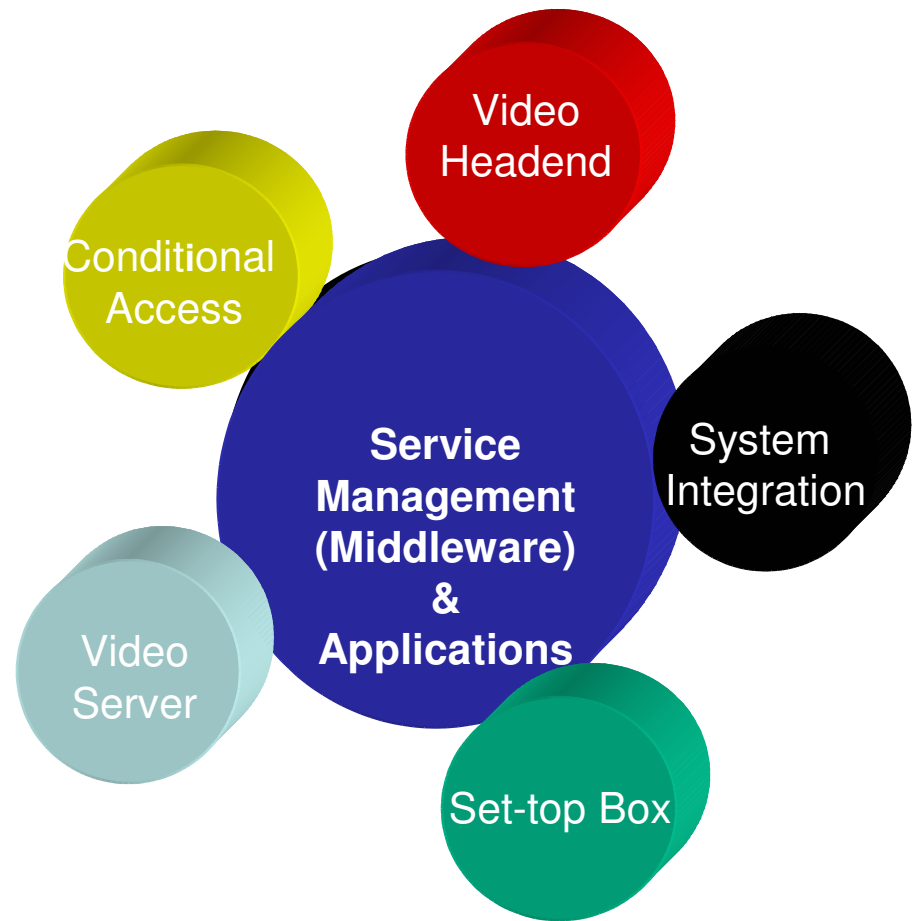

Making TV Personal

August, 2006

CONFIDENTIAL

POWERING IP TELEVISION™

Mission

*To be the leading supplier of
“open system” applications and service management platforms
for IP Television*

Minerva Networks: Long History of Technology Leadership

- **Minerva *Compressionist*** **1995**
 - First “human-assisted” MPEG-2 Encoder platform
- **Minerva *Impression*** **1998**
 - First desktop DVD Authoring software (250,000 copies sold in first year)
- **Minerva *Video Network Platform (VNP)*** **1999**
 - First MPEG-2 IP video streaming appliance
- **Minerva *Video Concentrator (VC8000)*** **2002**
 - Highest density IP video encoding/gateway platform
- **Minerva *iTVManager (Apps & Service Management Platform)*** **2003**
 - Selected to power largest IPTV deployment in the United States
- **Minerva *iTVManager*** **2004**
 - Over 40 IPTV deployments worldwide
- **Minerva *iTVManager*** **2005**
 - First IP-based PVR and HDTV deployment

Minerva's IPTV Solution

- **IPTV Middleware & Applications**
 - *Minerva iTVManager*
- **Conditional Access**
 - Integrated with Irdeto and Widevine
 - OEM Agreement with Latens
- **Video Server**
 - Integrated with C-Cor, SeaChange, Entone Kasenna and Bitband
- **Video Headend**
 - Deployed with Tandberg, Harmonic, TUT, Skystream and Optibase
- **Set-top Box**
 - Integrated with Thomson, Amino, i3Micro, Entone and Others
- **System Integration**
 - Partnerships with Nortel, IBM, Italtel, ECI, TUT, Eagle Broadband and Others

• Management Tools:

- STB & subscriber management
- Content acquisition
- Asset management
- EPG creation and maintenance
- Pay-per-View management
- PPV scheduling
- SVOD bundling
- VOD server management
- T-commerce packages creation
- Service pricing
- Usage analysis and reporting
- Client messaging
- Caller ID management
- Emergency Alert System (EAS)
- More ...