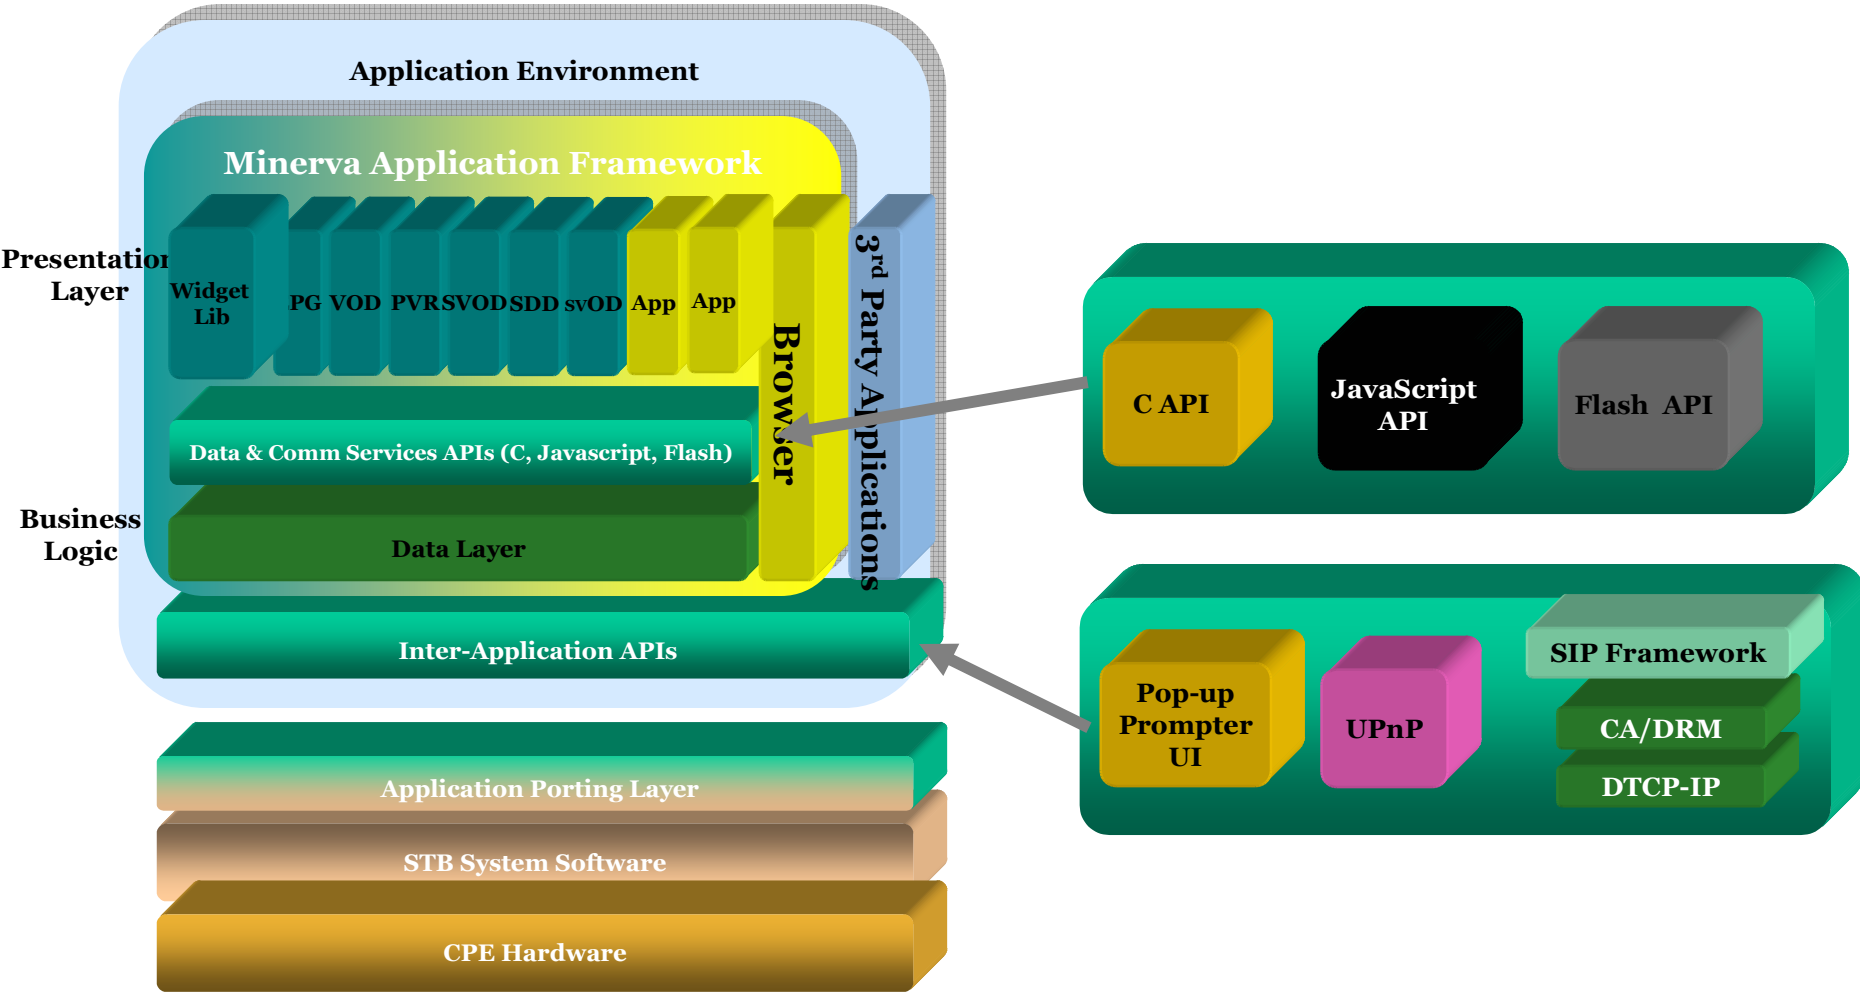

Interactive Applications: Itaas

Open: Interactive Viewing API's

Open: Interactive Viewing API's

Open: Advertisement Insertion API's

IPTV Services Platform APIs

- **Published APIs**

- OSS/BSS+
- VOD+
- CA+
- STB Application porting layer+
- QoS API+

- **Future**

- Javascript

+ Third party development complete & in production

* Third party application under development

** Third party negotiations in progress

Client Software Architecture

Client Software Architecture (Cont)

Carrier Grade

CONFIDENTIAL

POWERING IP TELEVISION™

Administration and Management Platform

- **Complete set of APIs for integration with OSS/BSS**
- **STB management tools**
 - OS and application upgrade monitoring
 - STB status reports (offline/online)
 - HD and multi-stream control
- **Messaging tools**
 - Single or broadcast messaging
 - System alerts
 - Billing reminders
- **Streamlined Local EPG and VOD metadata input**
- **Multi-channel, multi-region support**
- **Database maintenance suite**

Auto Provisioning

- **Simple STB Deployment Process**

- Set up customer account
- Define maximum number of STBs for the account
 - Install STB at user location
 - Upon boot-up, STB prompts user for account code
 - STB is activated and assigned to the account
- No need to pre-assign STB prior to actual installation