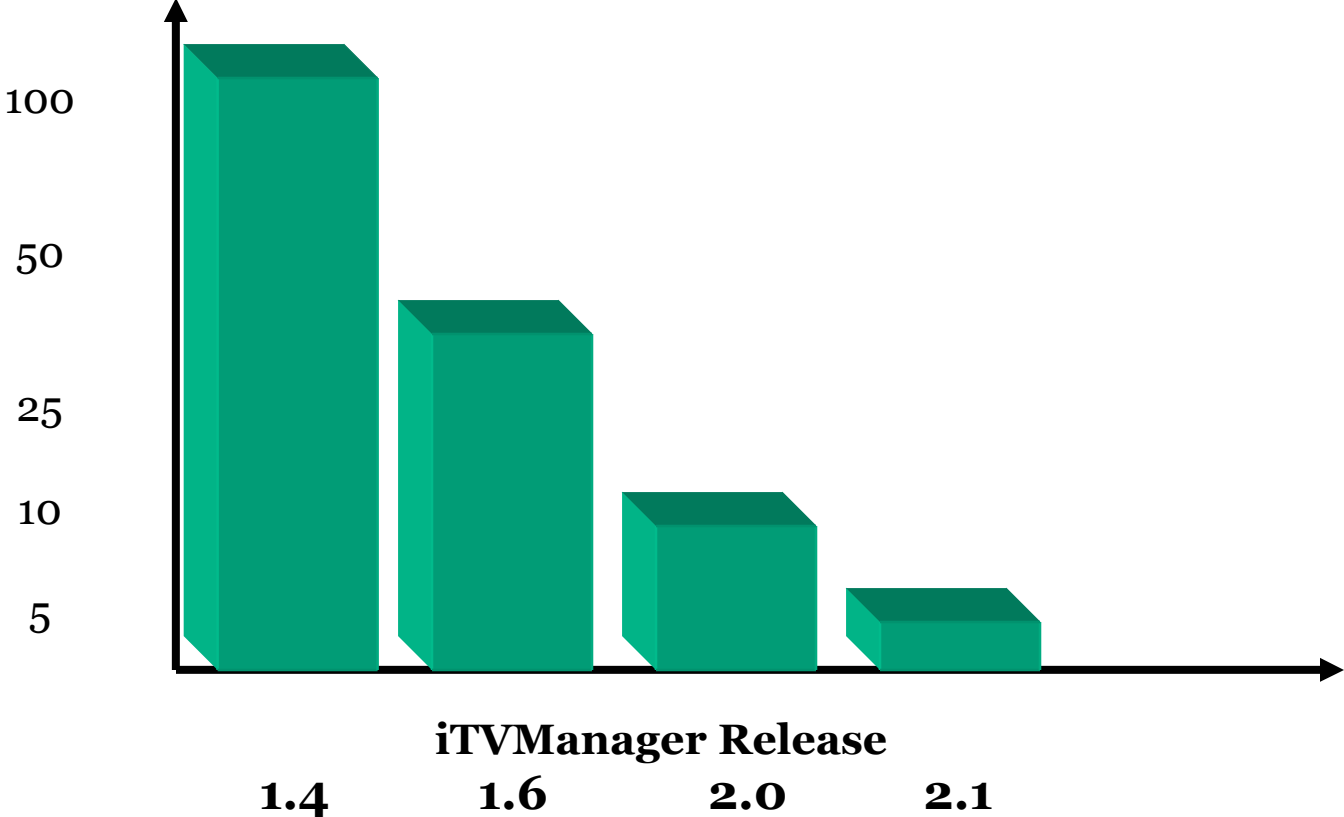

Scalability Test Results

Normalized
Back-office
Load per
Subscriber

Continuous improvement of subscriber
service load performance