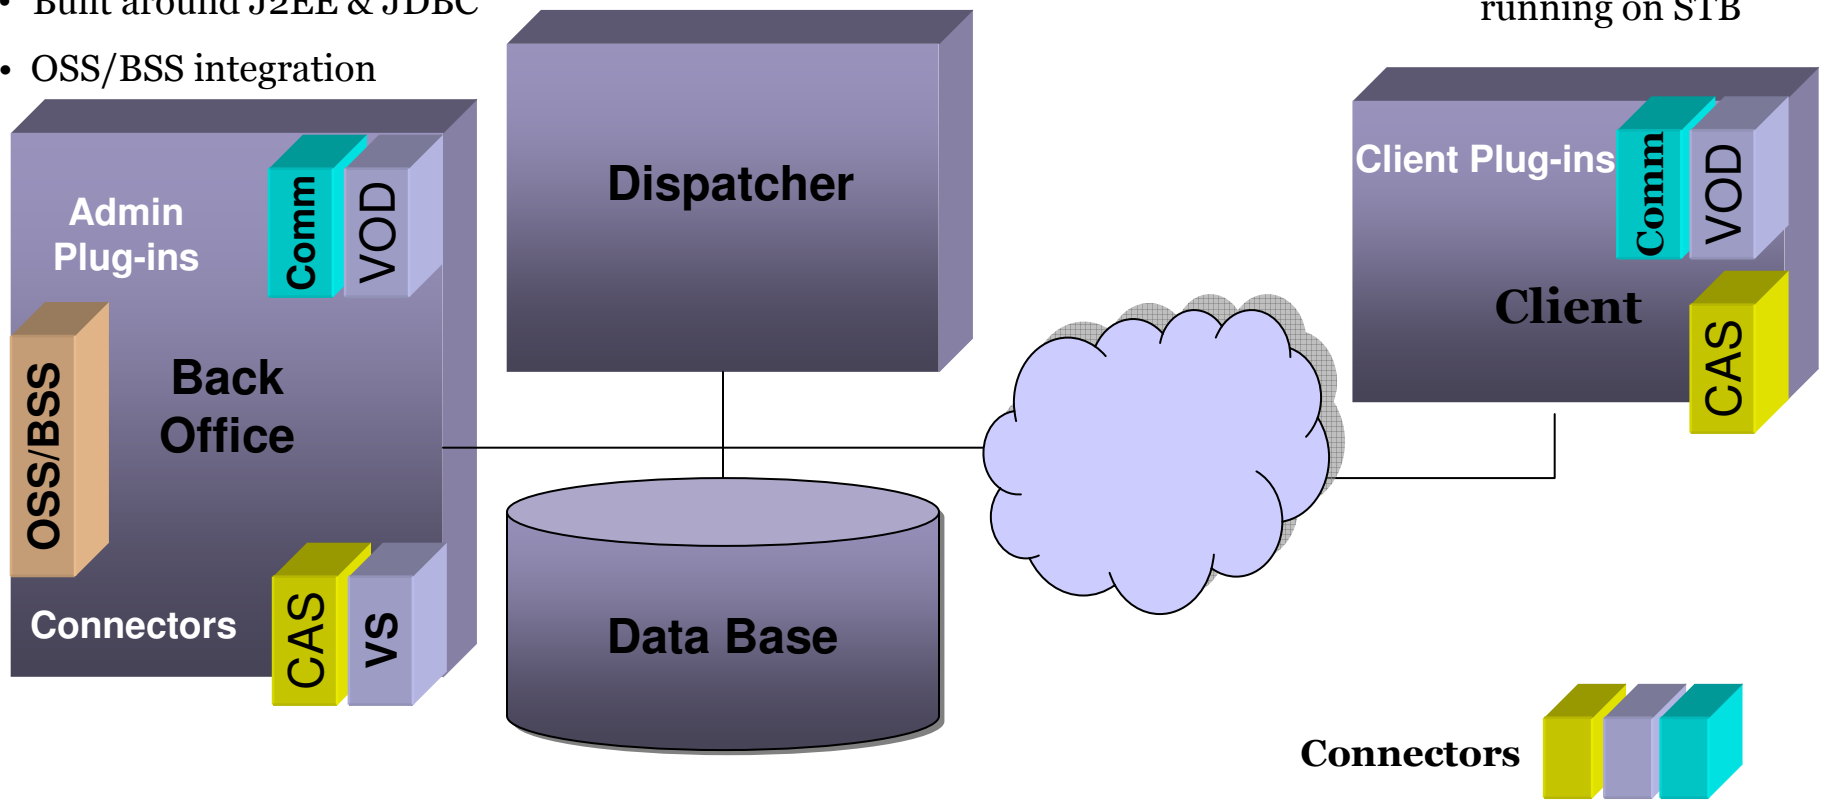

Minerva's IPTV Solution

- **IPTV Middleware & Applications**
 - *Minerva iTVManager*
- **Conditional Access**
 - Integrated with Irdeto and Widevine
 - OEM Agreement with Latens
- **Video Server**
 - Integrated with C-Cor, SeaChange, Entone Kasenna and Bitband
- **Video Headend**
 - Deployed with Tandberg, Harmonic, TUT, Skystream and Optibase
- **Set-top Box**
 - Integrated with Thomson, Amino, i3Micro, Entone and Others
- **System Integration**
 - Partnerships with Nortel, IBM, Italtel, ECI, TUT, Eagle Broadband and Others

Largest Installed Base of IPTV Deployments Worldwide!

Minerva iTVManager Overview

- **Proven**
 - Over 90 installations worldwide
 - Powers largest IPTV deployment in the US (Surewest)
- **Complete**
 - Broad set of basic and advanced services
 - Supports leading Video Servers, CA/DRMs and STBs
- **Customizable**
 - Full control over User Interface
- **Extensible**
 - Open platform with robust APIs
- **Carrier Grade**
 - High availability & scalability
 - Ease of integration with leading BSS/OSS systems

Complete

Architecture Overview

- Business logic execution and distribution of applications, content and meta-data from Back-office to Client

- Built around J2EE & JDBC
- OSS/BSS integration

- Unified user interface environment for native and third-party applications running on STB

Key Components

- **Client**

- Executes service specific applications based on provisioning and entitlement information received from the Back-office via the Dispatcher

- **Back-office**

- Responsible for services provisioning and administration
- Integrates with other components of the services delivery platform via a set of Connectors