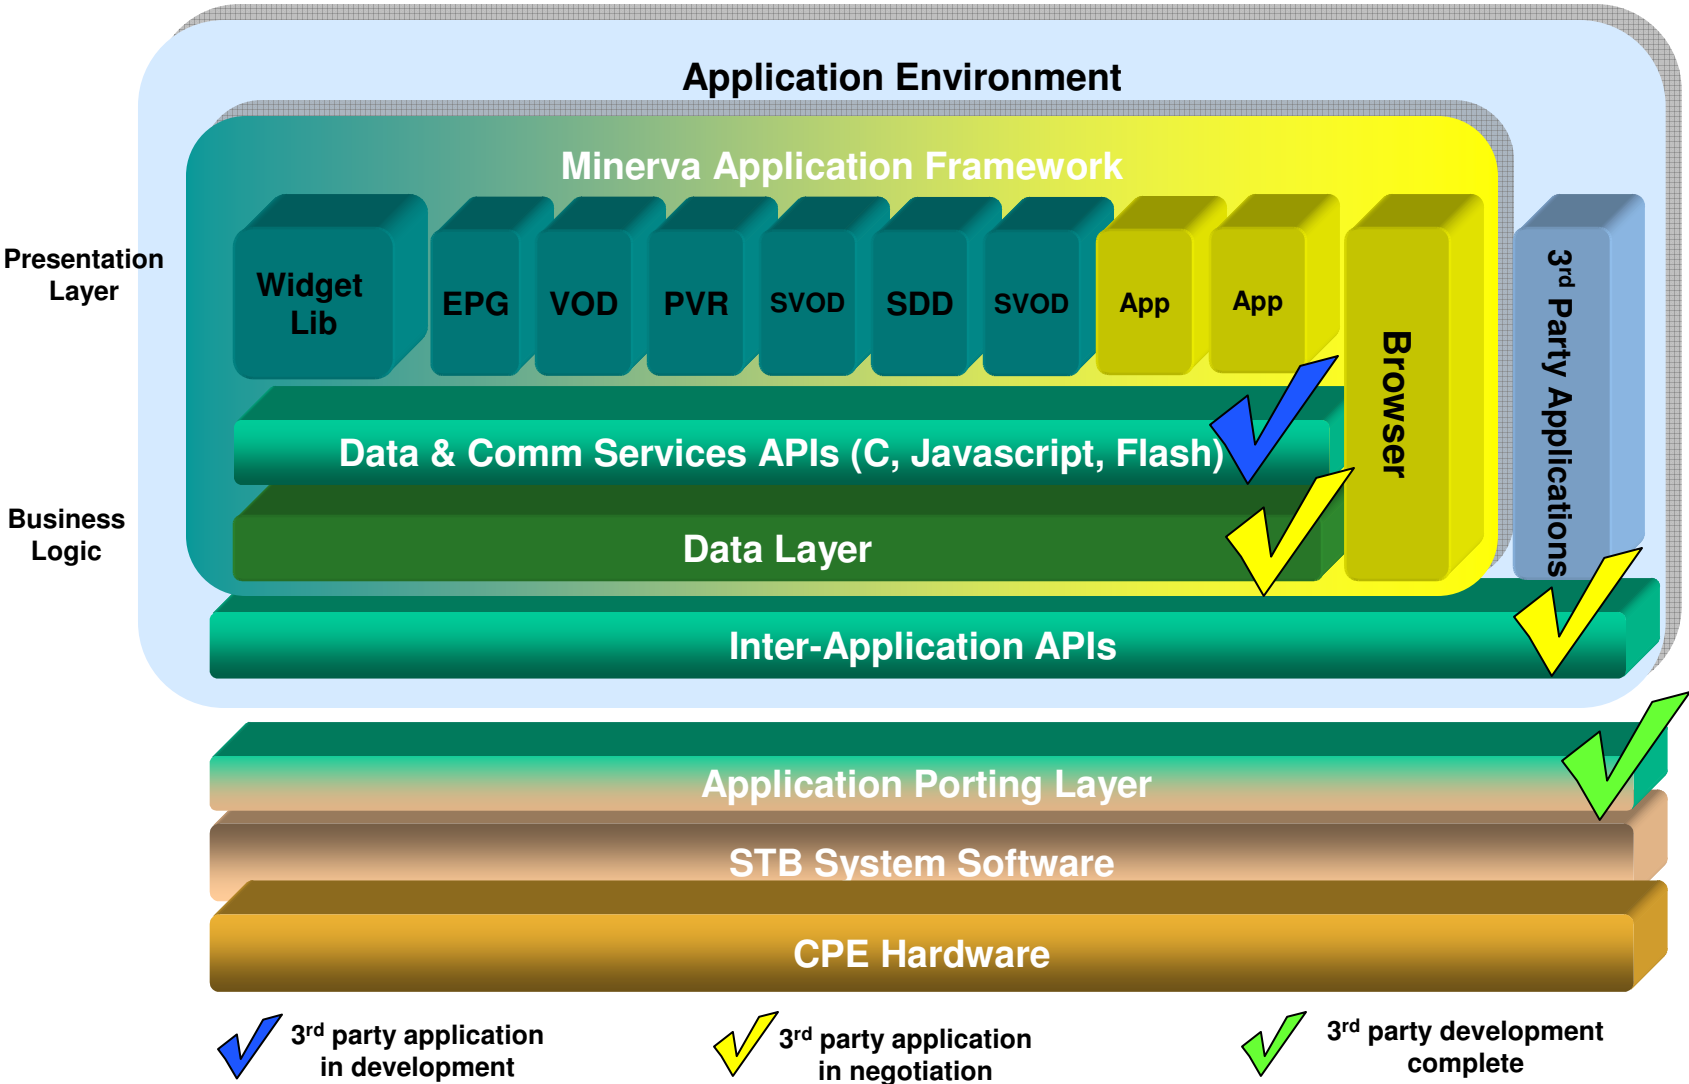

Interactive Applications: Itaas

Open: Interactive Viewing API's

Open: Interactive Viewing API's

Open: Advertisement Insertion API's

IPTV Services Platform APIs

- **Published APIs**

- OSS/BSS+
- VOD+
- CA+
- STB Application porting layer+
- QoS API+

- **Draft APIs**

- App Server Query* ↔
- Communications Services* ↔
- Interactive Application Services* ↔
- Client Data Services**
(integrated client applications)
- Application Context Switching
(standalone client applications)

- **Future**

- Javascript

+ Third party development complete & in production

* Third party application under development

** Third party negotiations in progress

Client Software Architecture

Client Software Architecture (Cont)

Carrier Grade

CONFIDENTIAL

POWERING IP TELEVISION™

Administration and Management Platform

- **Complete set of APIs for integration with OSS/BSS**
- **STB management tools**
 - OS and application upgrade monitoring
 - STB status reports (offline/online)
 - HD and multi-stream control
- **Messaging tools**
 - Single or broadcast messaging
 - System alerts
 - Billing reminders
- **Streamlined Local EPG and VOD metadata input**
- **Multi-channel, multi-region support**
- **Database maintenance suite**