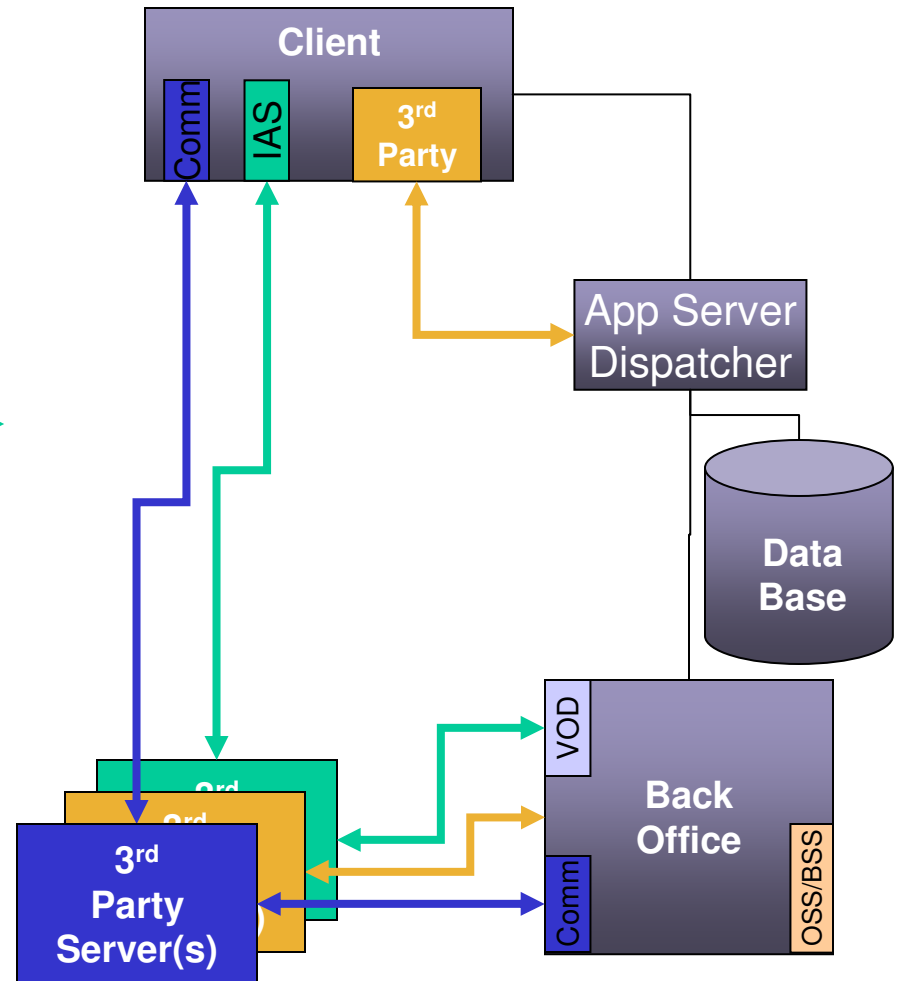

IPTV Services Platform APIs

- **Published APIs**

- OSS/BSS+
- VOD+
- CA+
- STB Application porting layer+
- QoS API+

- **Draft APIs**

- App Server Query* ↔
- Communications Services* ↔
- Interactive Application Services* ↔
- Client Data Services**
  (integrated client applications)
- Application Context Switching
  (standalone client applications)

- **Future**

- Javascript

+ Third party development complete & in production

* Third party application under development

** Third party negotiations in progress