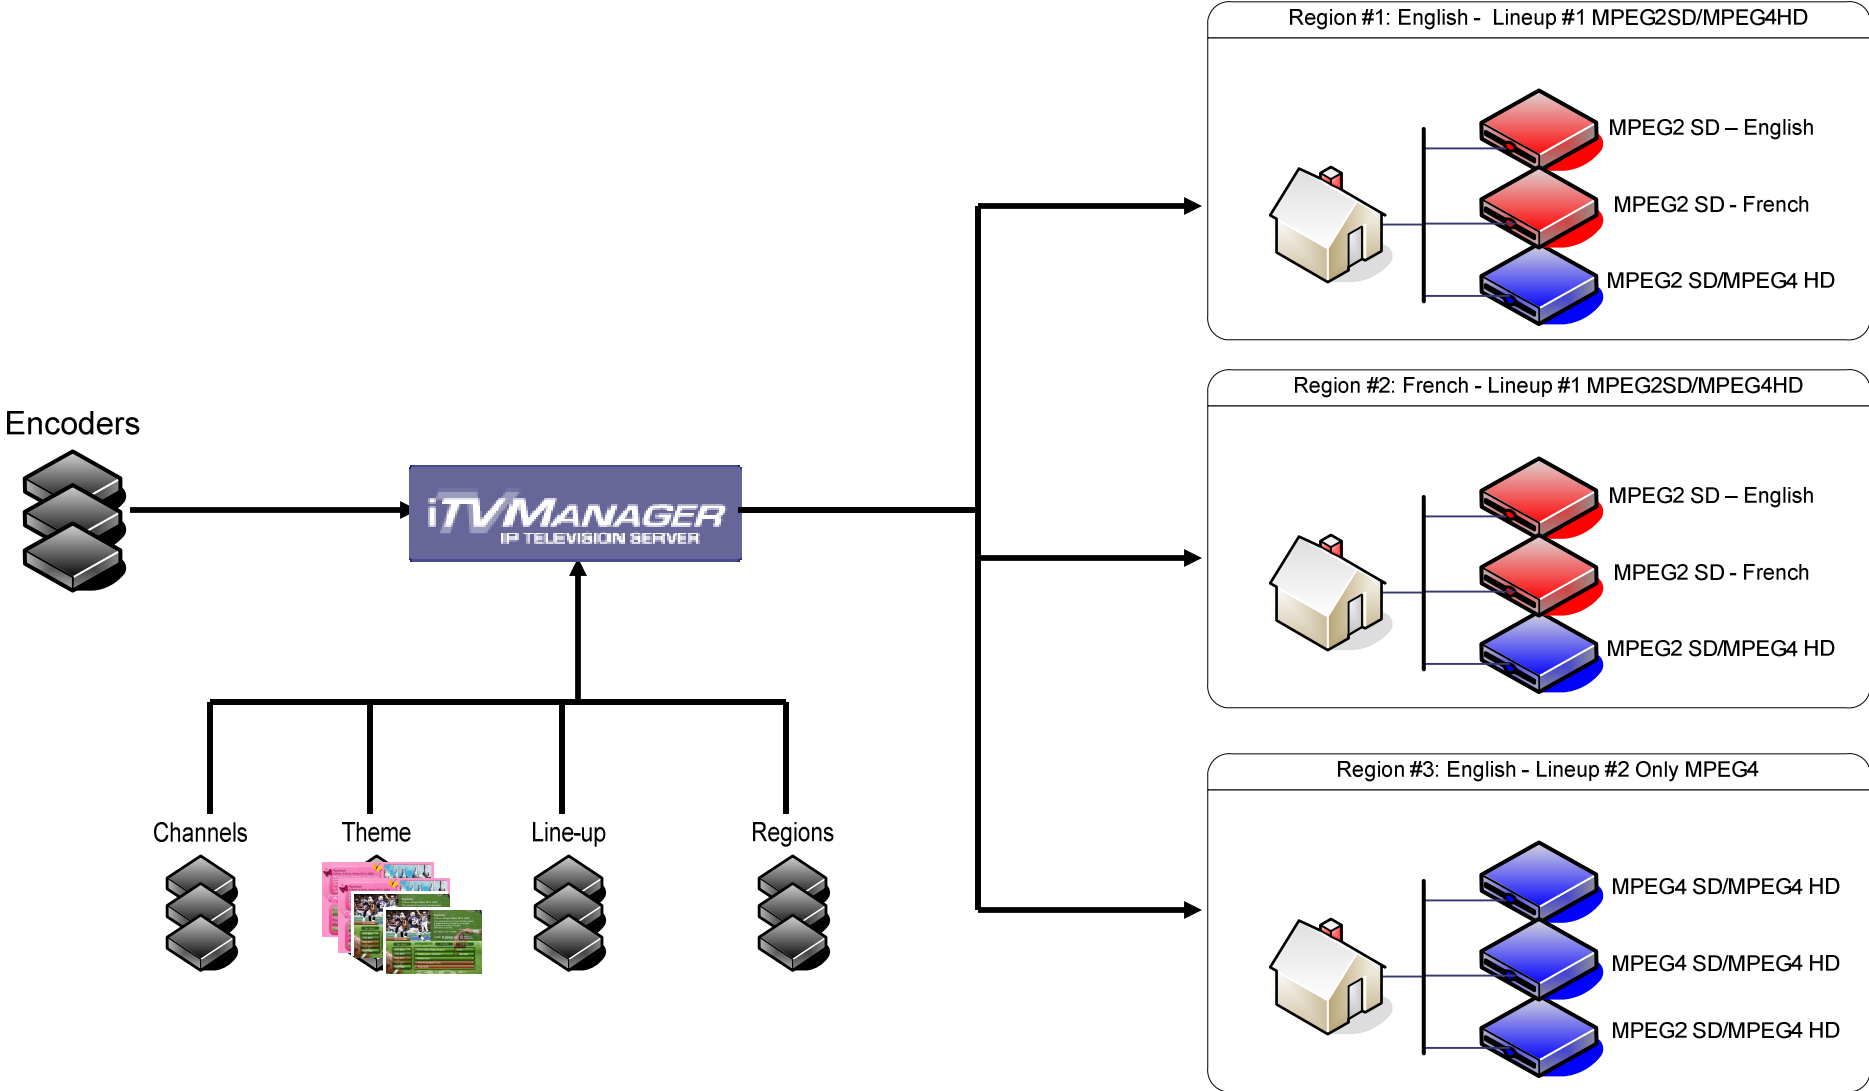

Buttons: Add, Delete, Up, Down, Submit, Cancel

Java Applet Window

Region #1: English - Lineup #1 MPEG2SD/MPEG4HD

Region #2: French - Lineup #1 MPEG2SD/MPEG4HD

Region #3: English - Lineup #2 Only MPEG4

System Set-up cont.

Add Regions

Region #1: English - Lineup #1 MPEG2SD/MPEG4HD

Region #2: French - Lineup #1 MPEG2SD/MPEG4HD

Region #3: English - Lineup #2 Only MPEG4

Encoders

Channels

Edit Localization
✕

Localization

ID	1
Name	Default
Description	
Country Code	US
Currency Symbol	\$
Decimal Style	9999.99
Date Style	MM/dd/yyyy
Time Style	HH:mm
Timezone	Canada/Pacific
Channel Lineup	MINH LINEUP
Boot Stream(s)	239.192.55.13 FR; FR (2) 239.192.55.12 EN; EN (2)

Update Boot Stream(s)

Submit
Cancel

Regions

Theme Control

Channels

Roadmap: iTVmanager 3.0

	Q1	Q2	Q3
3.0	3.0 (Limited release) SA Widevine Seachange SDK driven Key features: User selectable UI Multi region Multi Line ups HD mgmt Hi-avail ready URL channels Video in browser HD PVR	3.0.x (new systems) Admin ADB 3800/5800 Entone VOD Widevine Latens Bug fixes	3.1 (upgrade from 2.1) 2.1-3.x Migration Amino 110, 120, 500 ADB PVR SA PVR Latens Key features: Multiple UI presets (e.g., Smoke w/o posters) Transaction profiling Static mosaic Interactive applications Series record (PVR) nPVR UI Customization kit
Platform	Dell 1950 (upgraded 1850s for 2.1 to 3.0 upgrades)		
	Red Hat 4.4		
	Oracle App Server 10g		
	Oracle DB Server 10g		