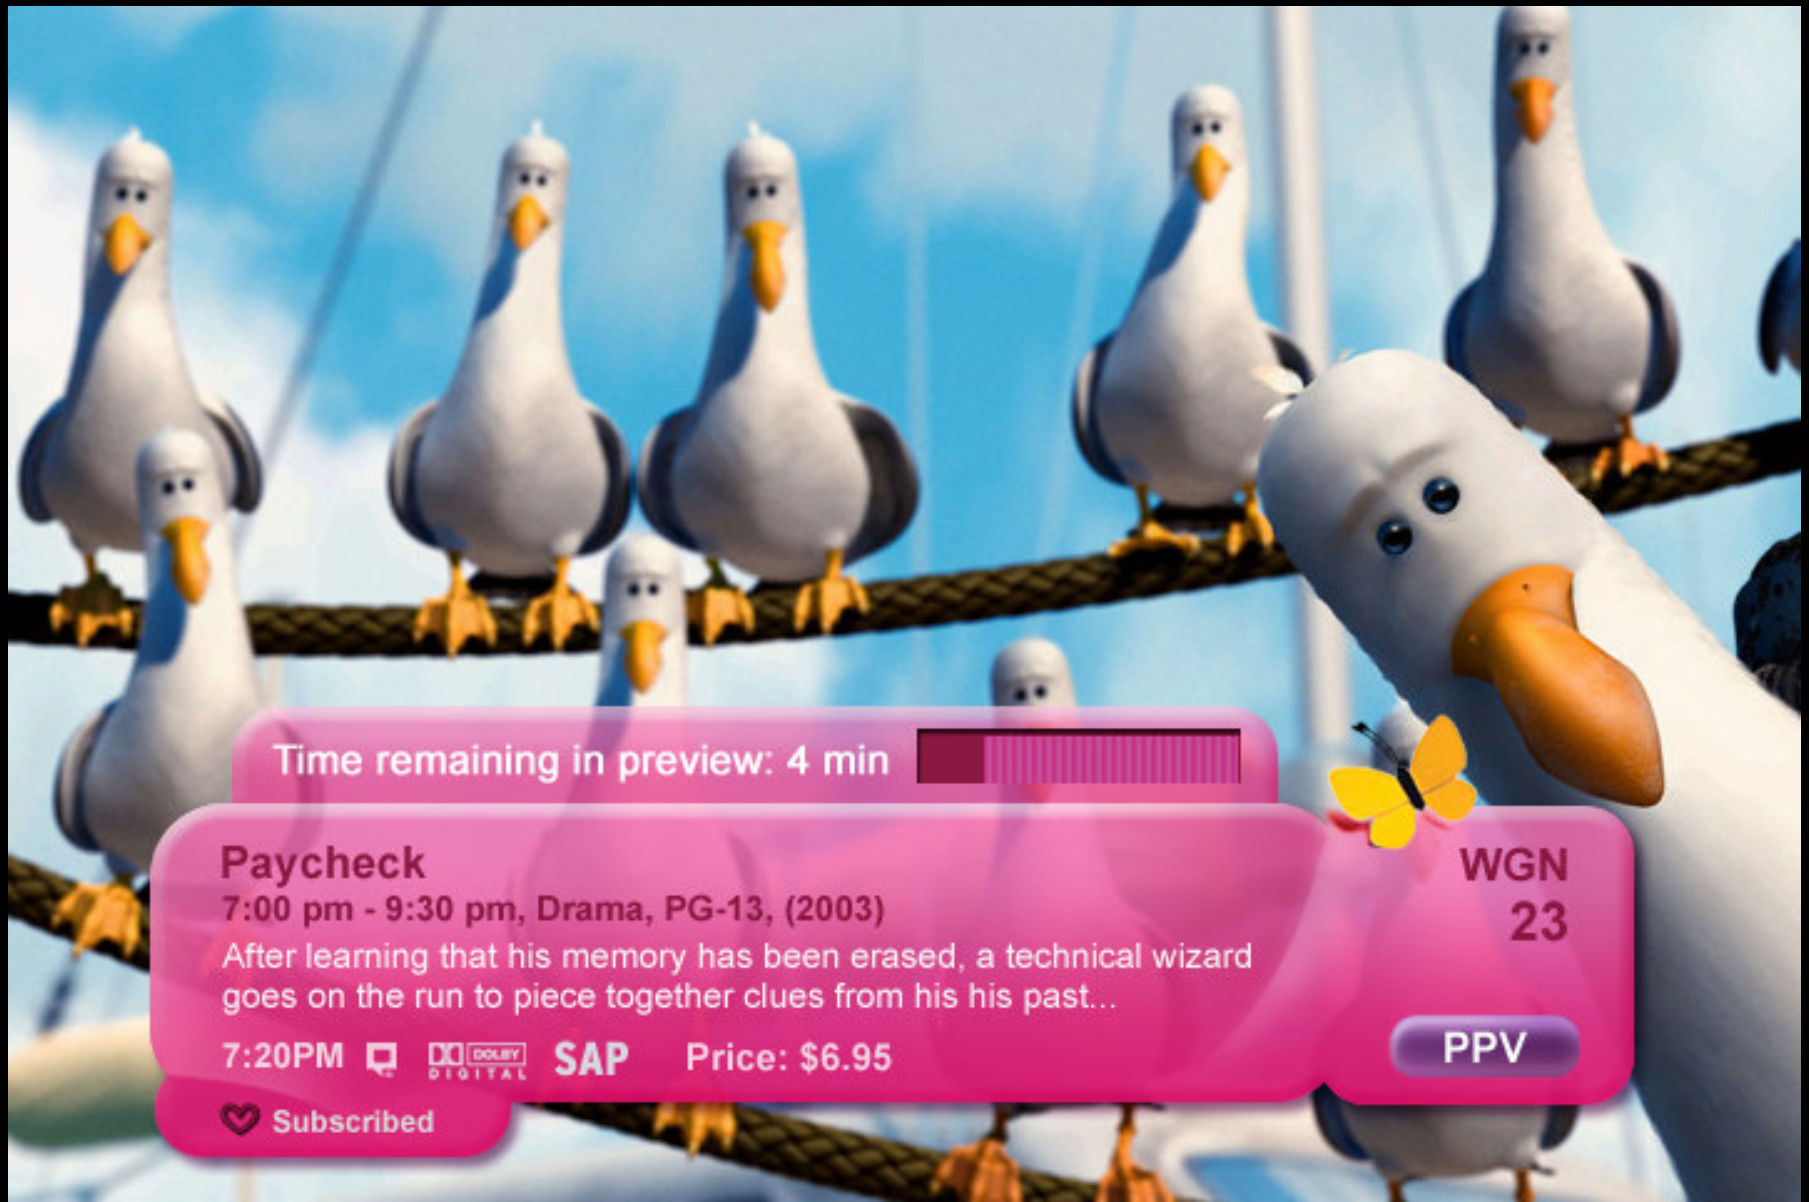

Time remaining in preview: 4 min

Paycheck

7:00 pm - 9:30 pm, Drama, PG-13, (2003)

After learning that his memory has been erased, a technical wizard goes on the run to piece together clues from his his past...

7:20PM **SAP** Price: $6.95

Subscribed

WGN
23

PPV