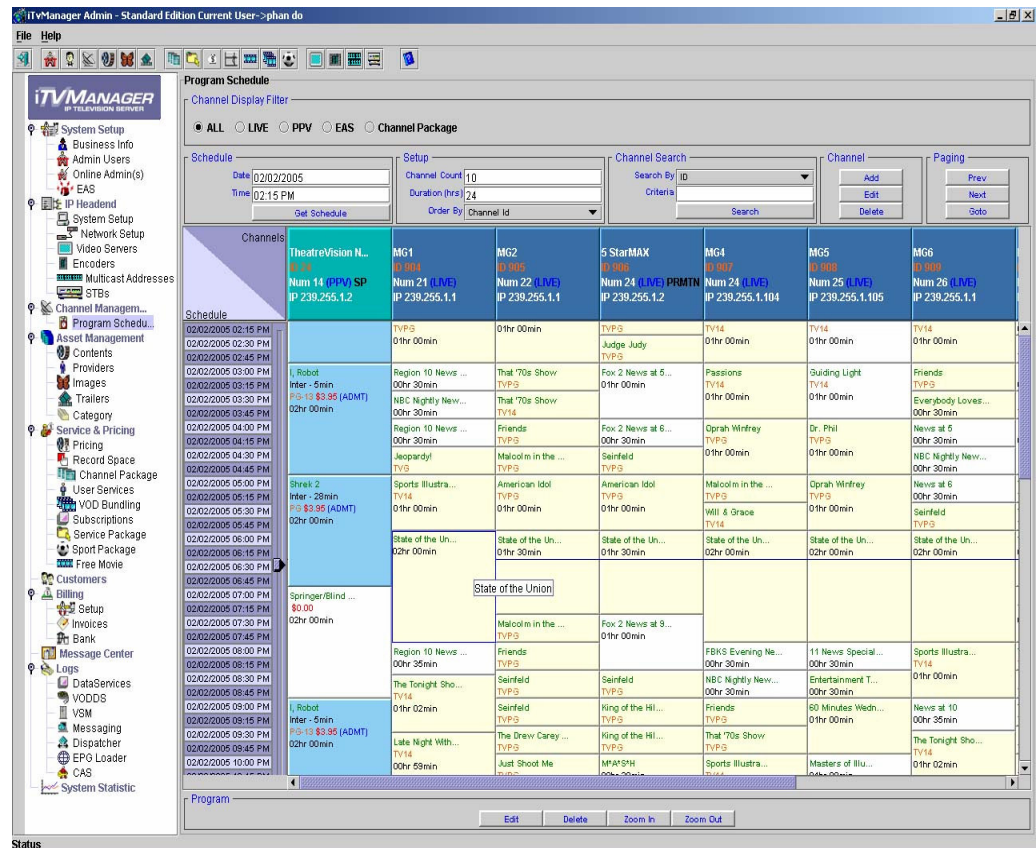

- **Dispatcher**

- Responsible for the business logic execution and the communication between Back-office and Client

- **Data Base**

- Stores data needed to configure, maintain and operate services

Back-Office Module

• Management Tools:

- STB & subscriber management
- Content acquisition
- Asset management
- EPG creation and maintenance
- Pay-per-View management
- PPV scheduling
- SVOD bundling
- VOD server management
- T-commerce packages creation
- Service pricing
- Usage analysis and reporting
- Client messaging
- Caller ID management
- Emergency Alert System (EAS)
- More ...