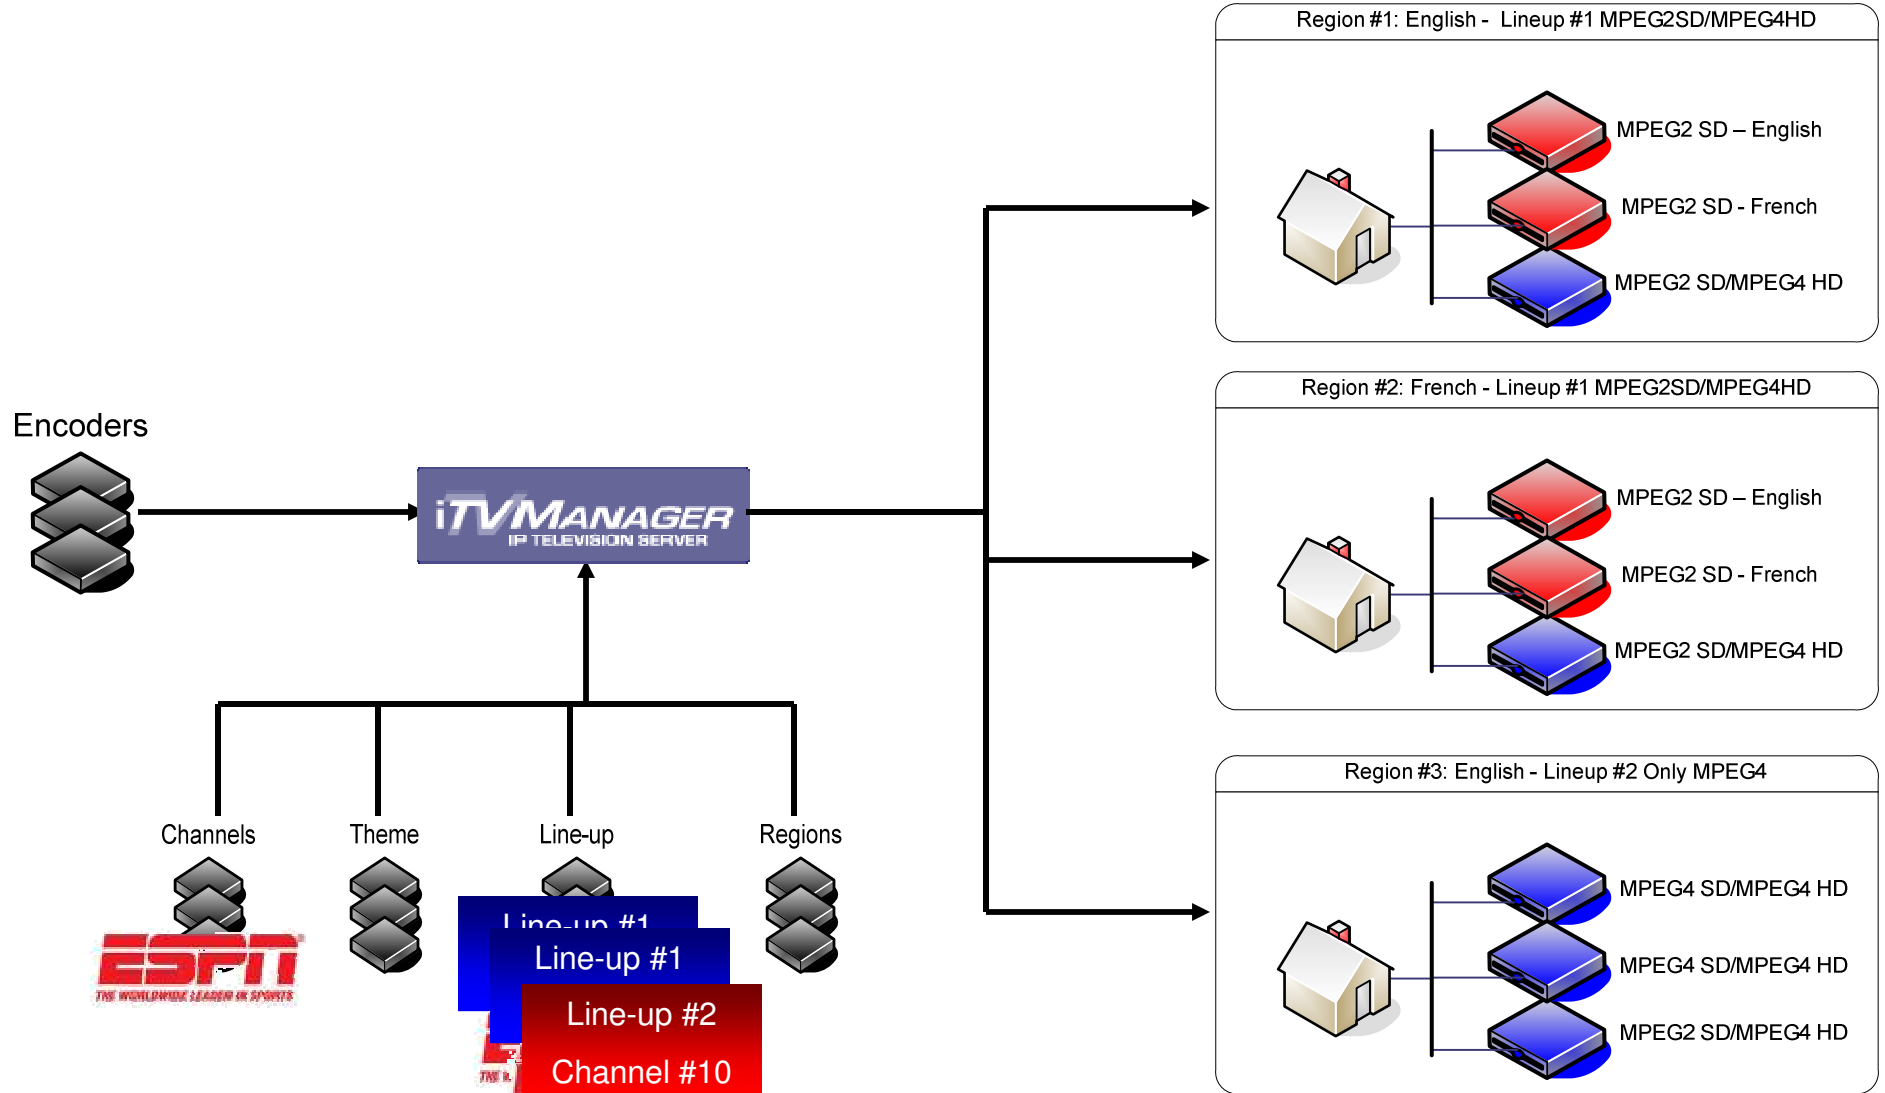

Update Boot Stream(s)

Submit
Cancel

Regions

Theme Control

Channels

Roadmap: iTVmanager 3.0

	Q1	Q2	Q3
3.0	3.0 (Limited release) SA Widevine Seachange SDK driven Key features: User selectable UI Multi region Multi Line ups HD mgmt Hi-avail ready URL channels Video in browser HD PVR	3.0.x (new systems) Admin ADB 3800/5800 Entone VOD Widevine Latens Bug fixes	3.1 (upgrade from 2.1) 2.1-3.x Migration Amino 110, 120, 500 ADB PVR SA PVR Latens Key features: Multiple UI presets (e.g., Smoke w/o posters) Transaction profiling Static mosaic Interactive applications Series record (PVR) nPVR UI Customization kit
Platform	Dell 1950 (upgraded 1850s for 2.1 to 3.0 upgrades)		
	Red Hat 4.4		
	Oracle App Server 10g		
	Oracle DB Server 10g		