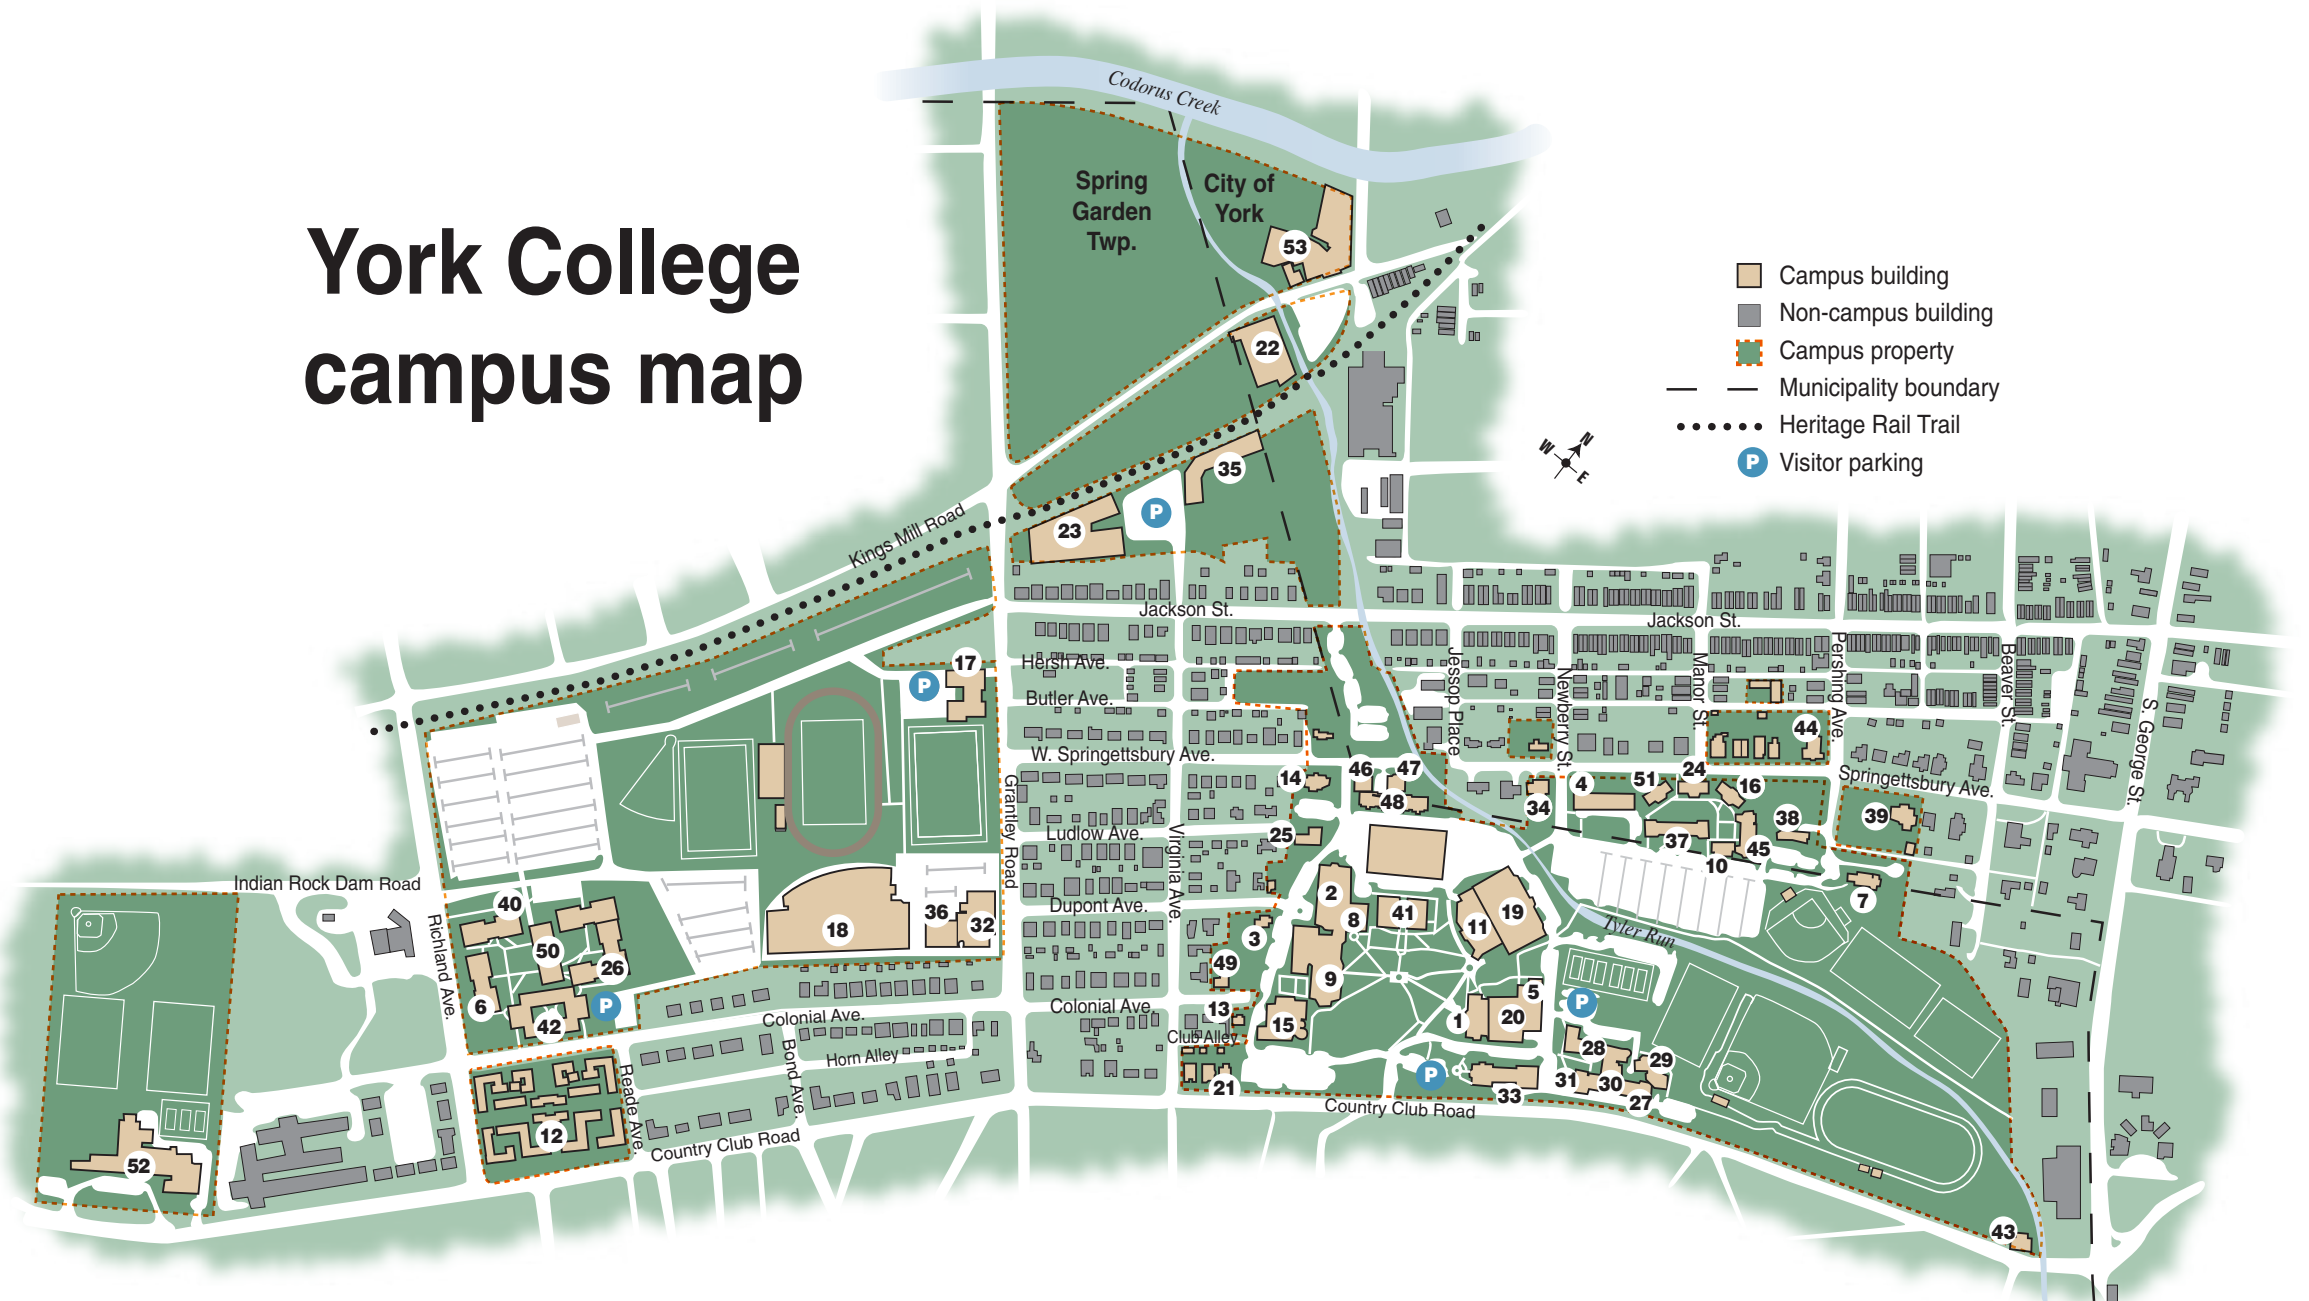

York College campus map

- | | | | | | | |
|---|--|--|---------------------------------------|---|-------------------------------------|---|
| 1. Admissions Welcome Center | 9. Campbell Hall | 16. Evergreen Hall | 23. Kinsley Engineering Center | 31. Manor Hall West | 39. President's Home | 47. Tyler Run Apartments II |
| 2. Appell Life-Science Building | 10. Coderus Hall | 17. Grantley Hall | 24. Laurel Hall | 32. McKay Hall | 40. Richland Hall | 48. Tyler Run Apartments III |
| 3. Arnold House | 11. Collegiate Performing Arts Center | 18. Grumbacher Sport and Fitness Center | 25. Life-Science Annex | 33. Miller Administration Building | 41. Schmidt Library | 49. Wenger House |
| 4. Beard Hall | 12. Country Club Manor Apts. | 19. Humanities Center | 26. Little Run Lodge | 34. Newberry House | 42. Spring Garden Apartments | 50. West Campus Community Center |
| 5. Bookstore | 13. Curry House | 20. Iosue Student Union | 27. Manor Hall East | 35. Northside Commons | 43. Springdale Hall | 51. Willow Hall |
| 6. Brockie Commons | 14. Ecological Sciences Building | 21. Kieffer House | 28. Manor Hall North | 36. Nursing Education Center | 44. Springettsbury Hall | 52. York Country Day School |
| 7. Brougner Chapel | 15. Evelyn and Earle Wolf Hall | 22. Kings Mill Depot | 29. Manor Hall Northeast | 37. Penn Hall | 45. Susquehanna Hall | 53. Future development |
| 8. Business Administration Bldg. | | | 30. Manor Hall South | 38. Pershing House | | |