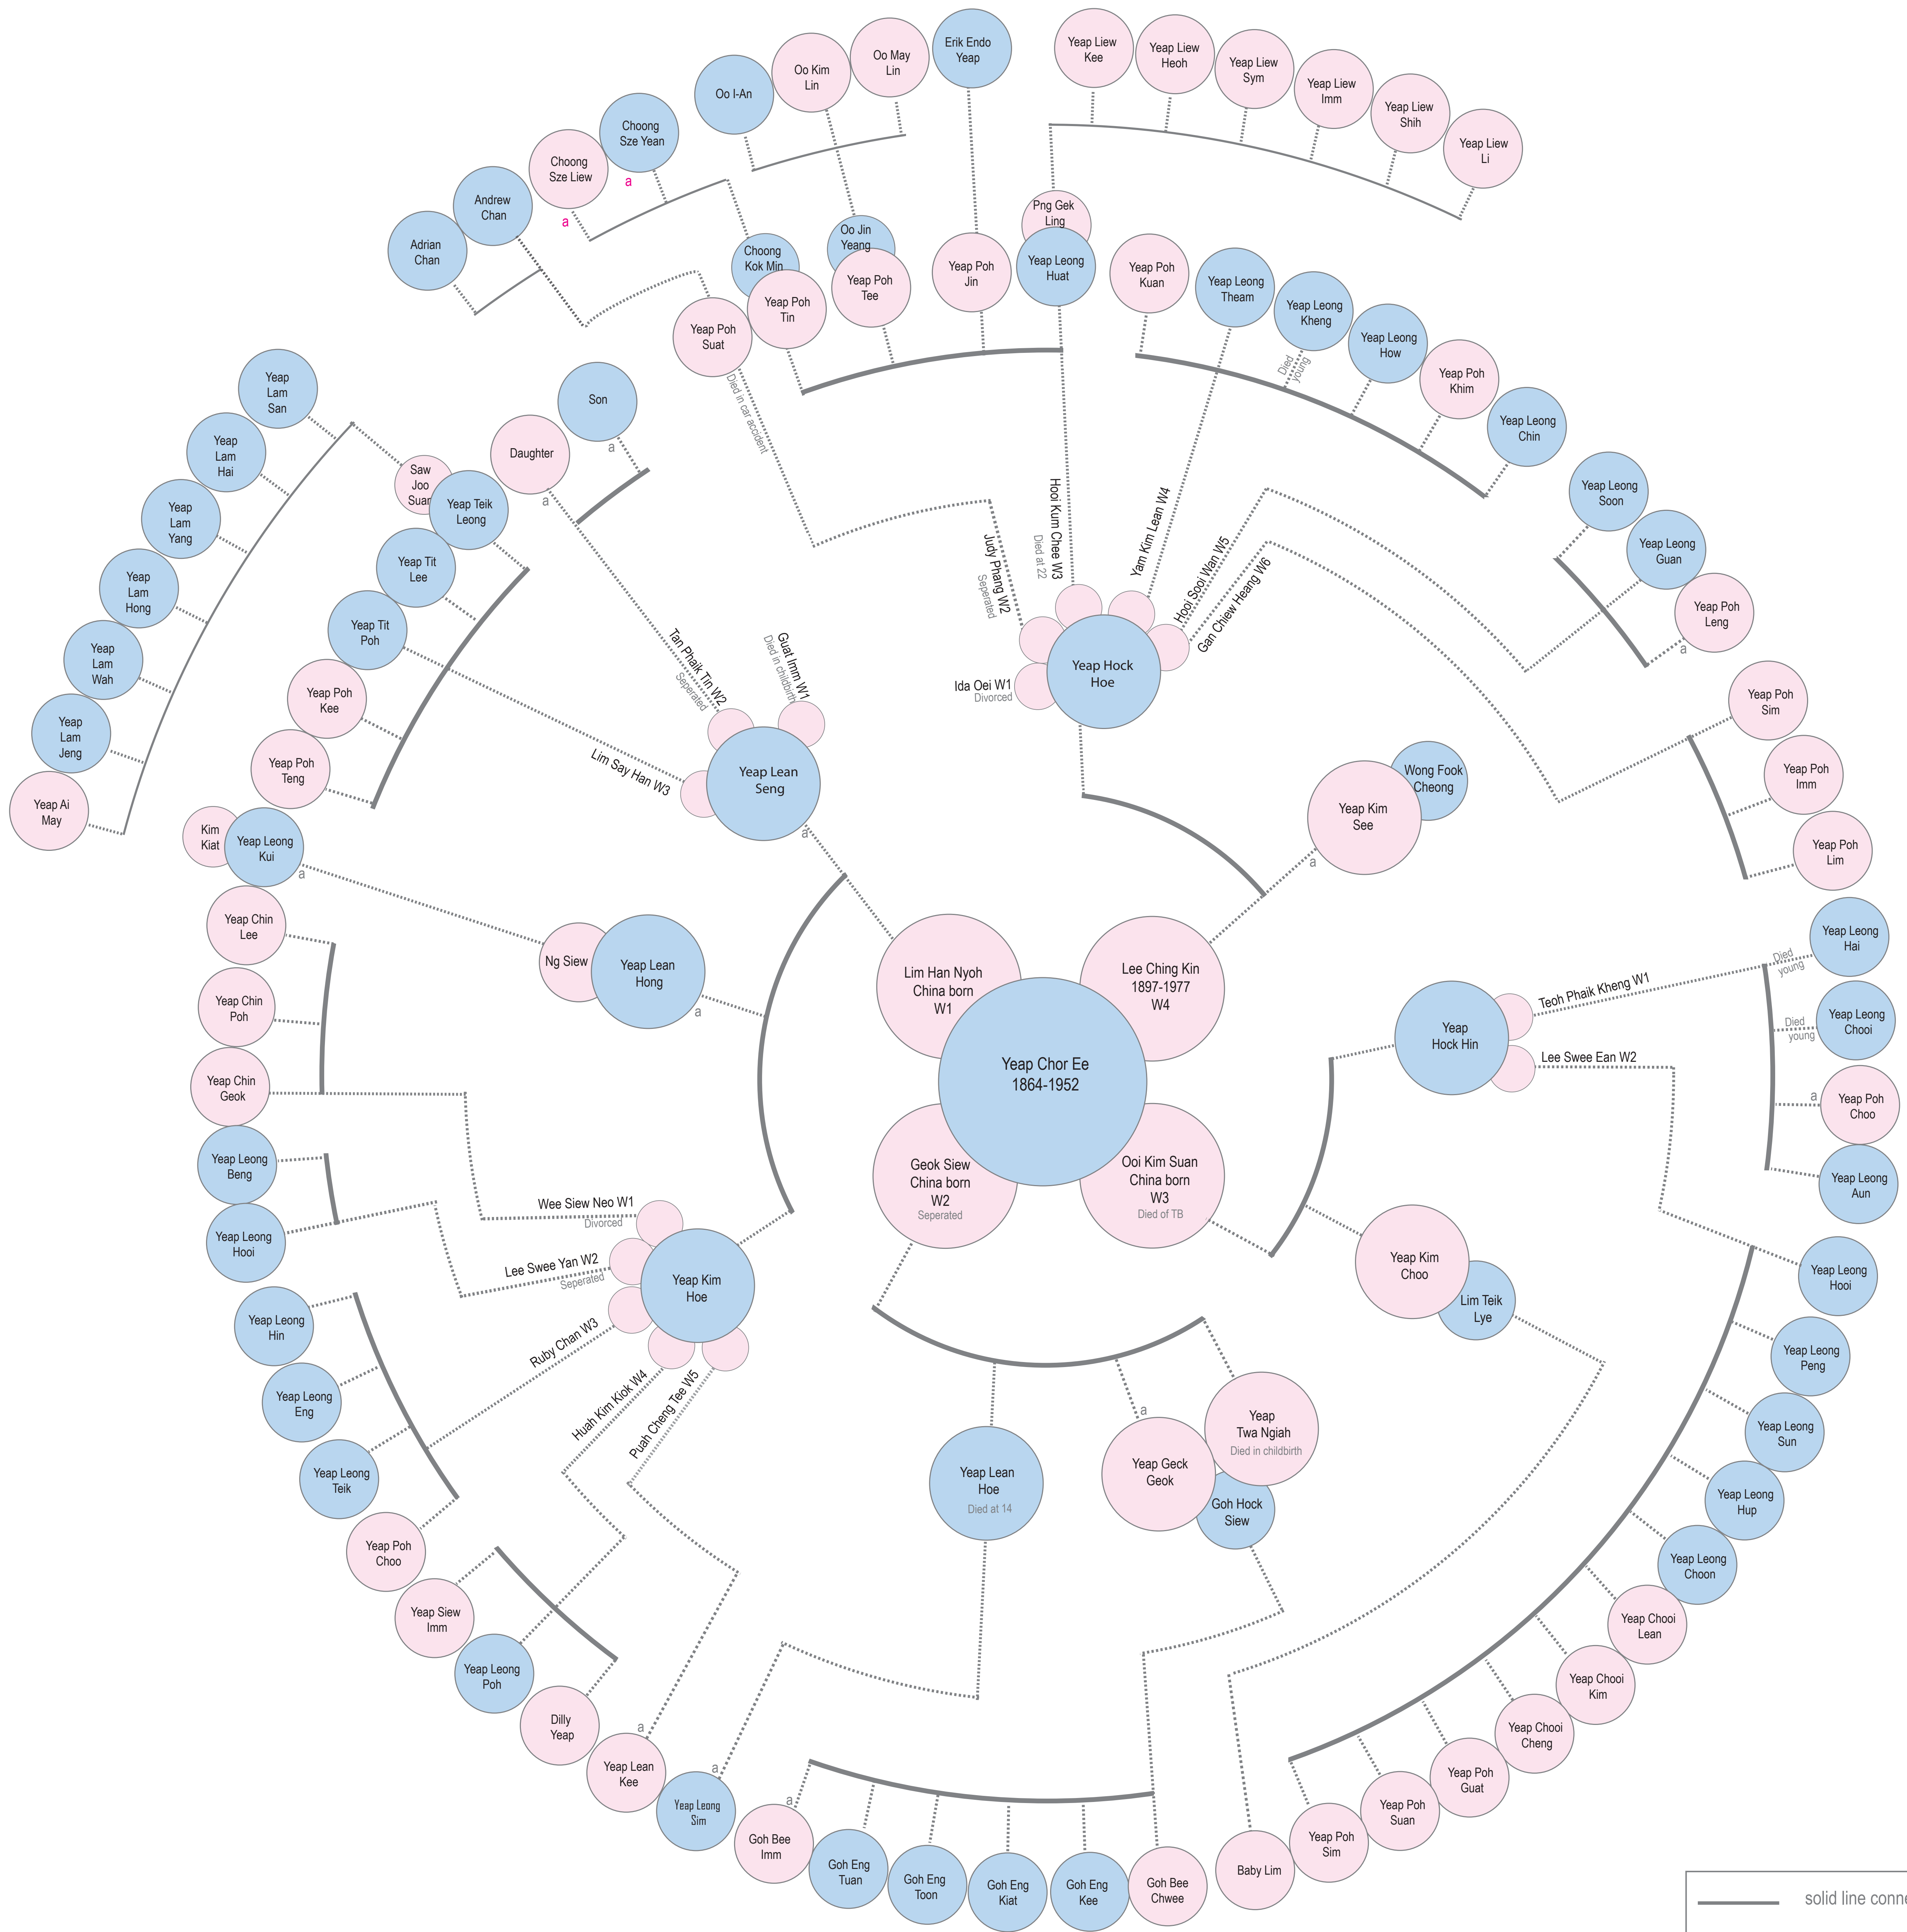

Yeap Chor Ee's Family Tree

— solid line connect siblings
 dotted line connect parent to children
 a indicates adopted child