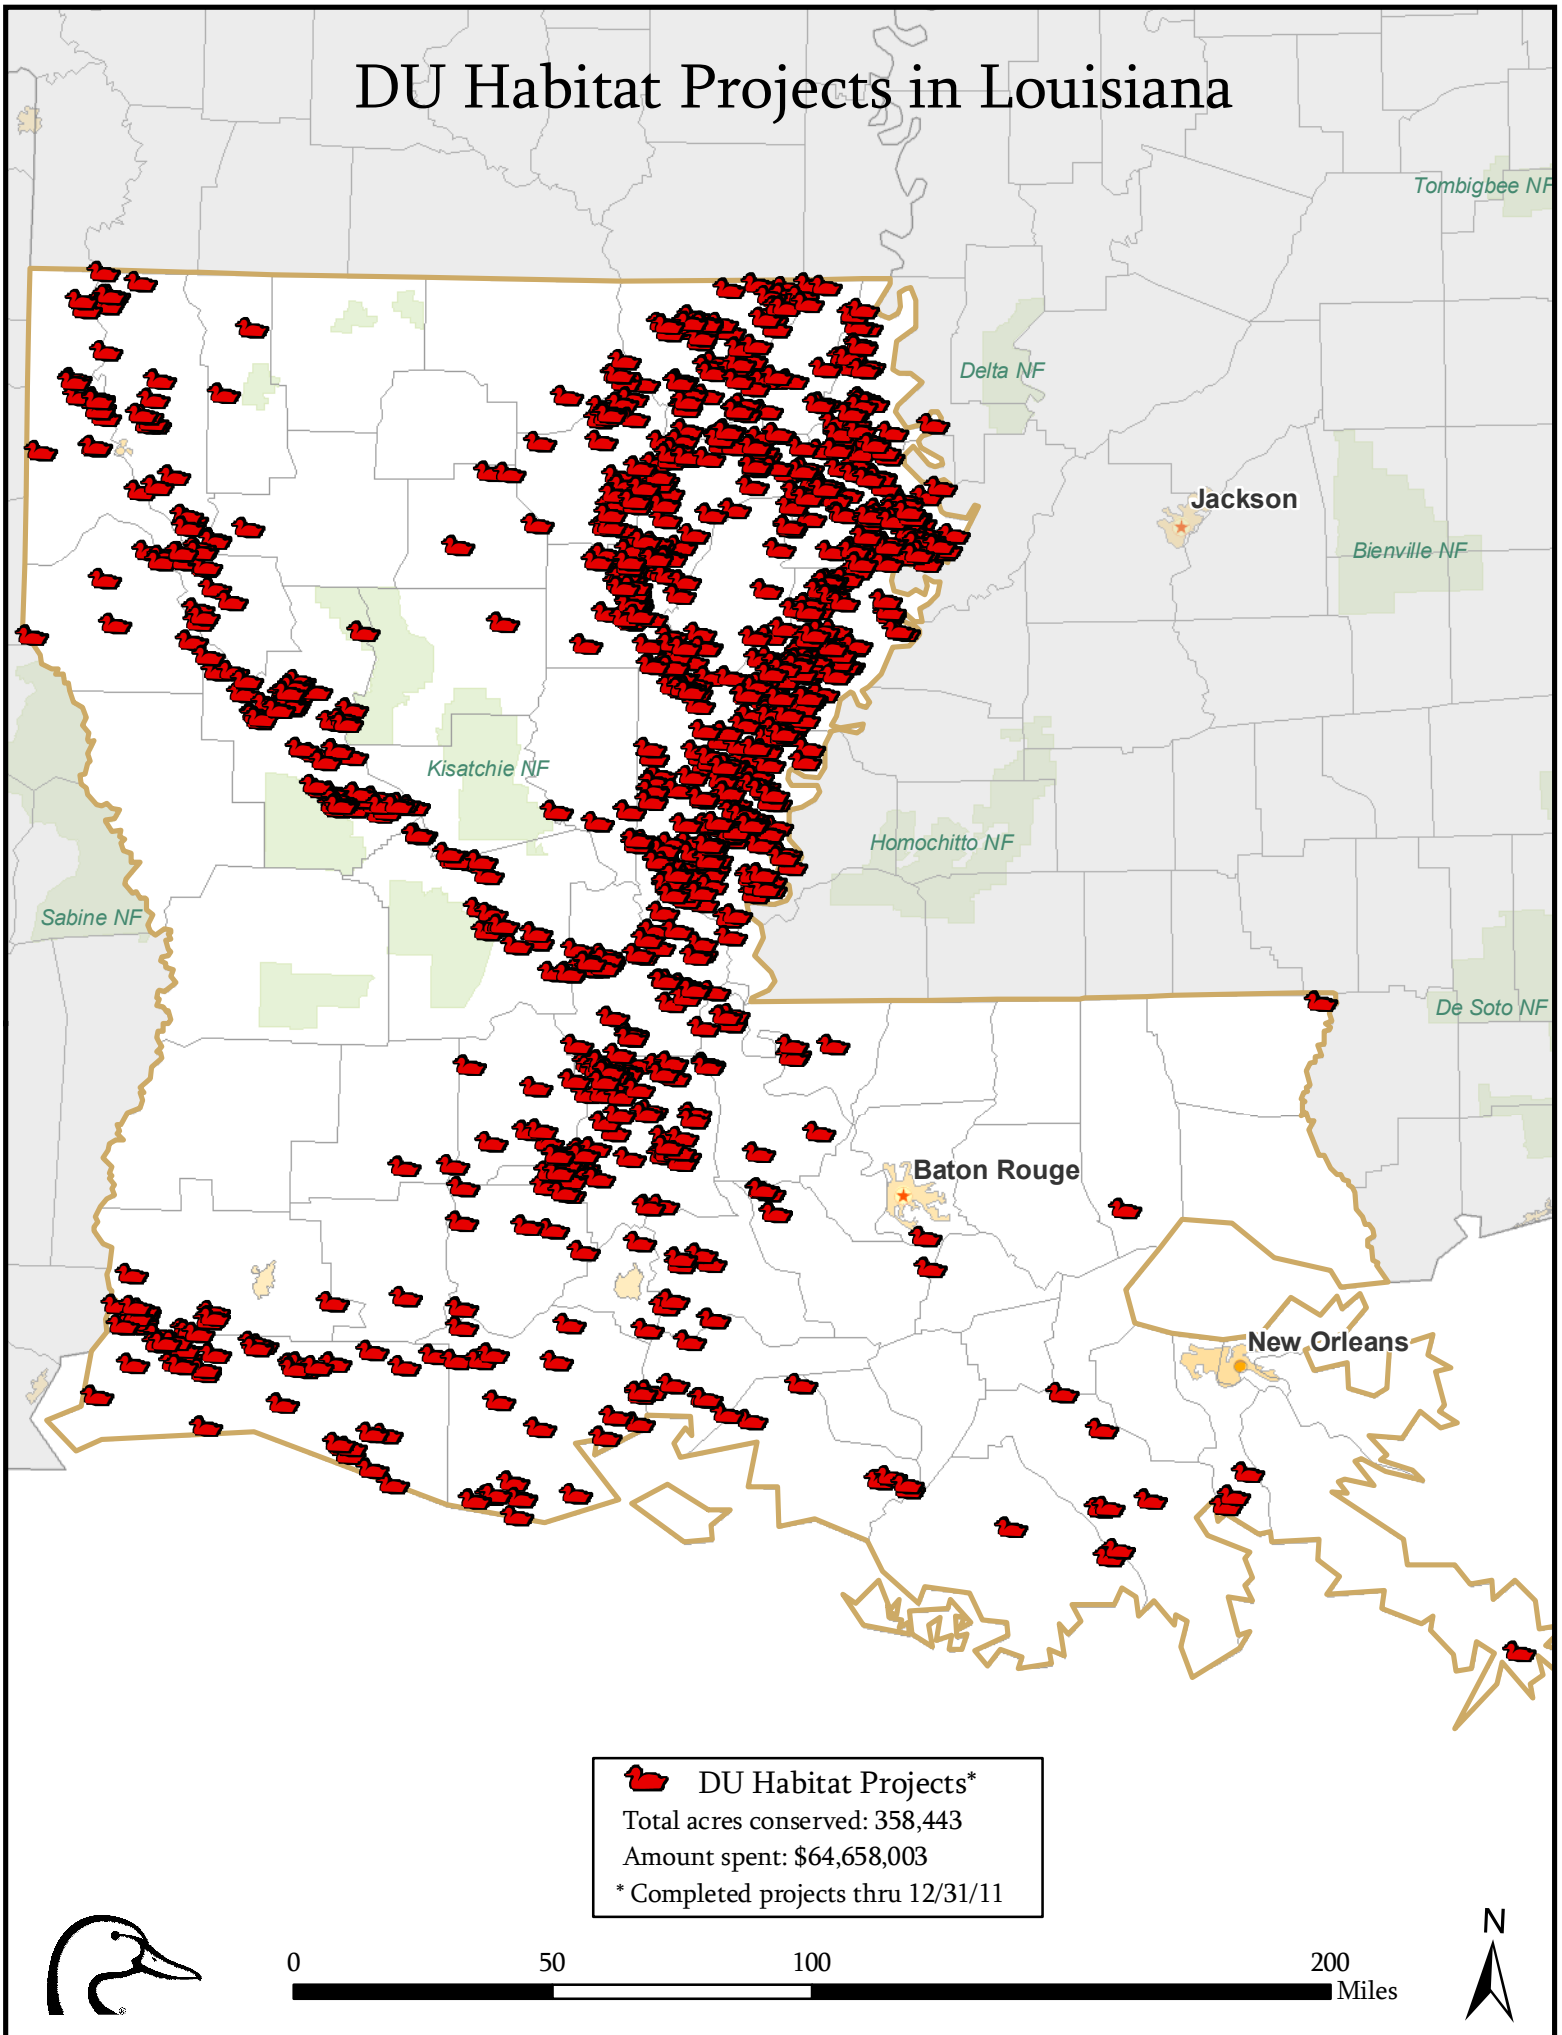

# DU Habitat Projects in Louisiana

0

50

100

200

Miles