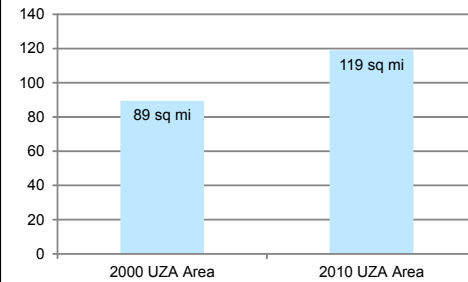

**NORTH PORT-PORT CHARLOTTE  
URBANIZED AREAS 2000 - 2010**

**CHANGE IN POPULATION**

2000 Population	2010 Population
122,421	169,541

**CHANGE IN AREA**

**NORTH PORT-PORT CHARLOTTE  
URBANIZED AREA**

- Roadway
- Nearby 2010 Urbanized Areas
- 2000 North Port-Port Charlotte Urbanized Area
- 2010 North Port-Port Charlotte Urbanized Area
- Florida County Boundaries