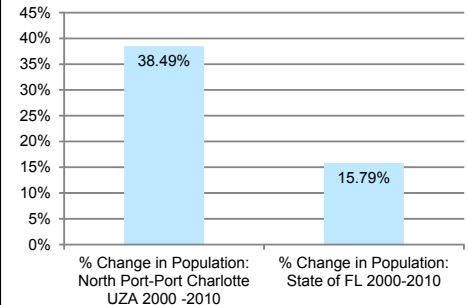

**NORTH PORT-PORT CHARLOTTE  
URBANIZED AREAS 2000 - 2010**

**CHANGE IN POPULATION**

2000 Population	2010 Population
122,421	169,541

**CHANGE IN AREA**

**NORTH PORT-PORT CHARLOTTE  
URBANIZED AREA**

- Roadway
- Nearby 2010 Urbanized Areas
- 2000 North Port-Port Charlotte Urbanized Area
- 2010 North Port-Port Charlotte Urbanized Area
- Florida County Boundaries