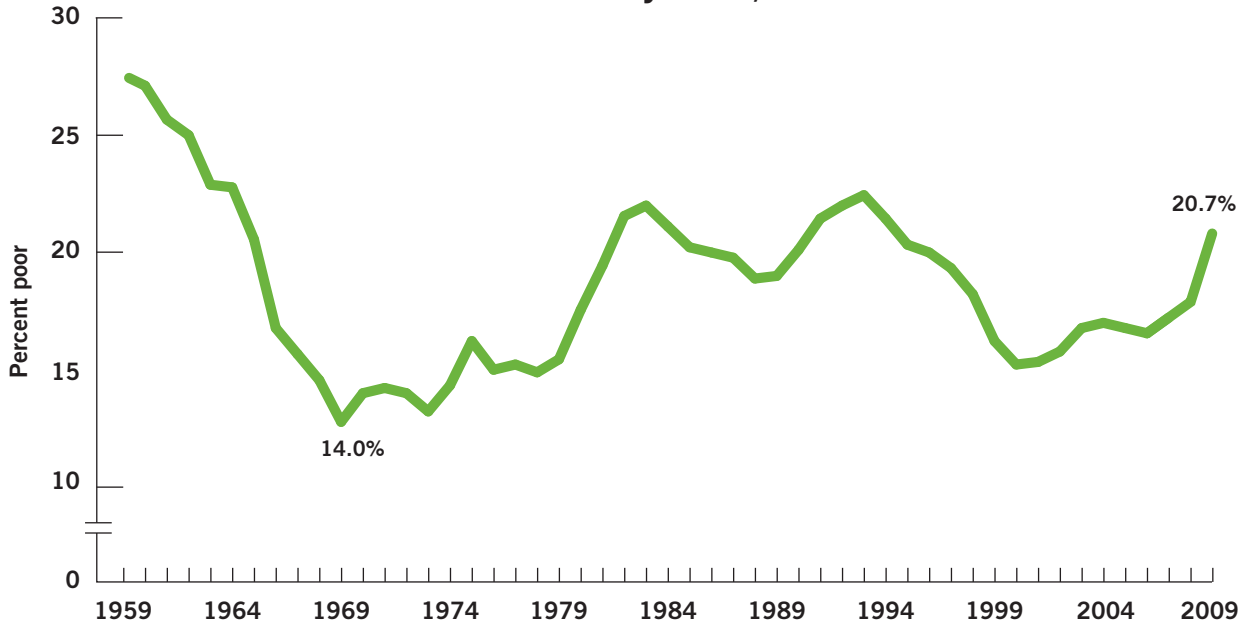

Child poverty was at its lowest level 40 years ago (14.0%). After dropping 27 percent between 1992 and 2000, the children poverty rate increased by 28 percent between 2000 and 2009.

Trends in Child Poverty Rate, 1959–2009