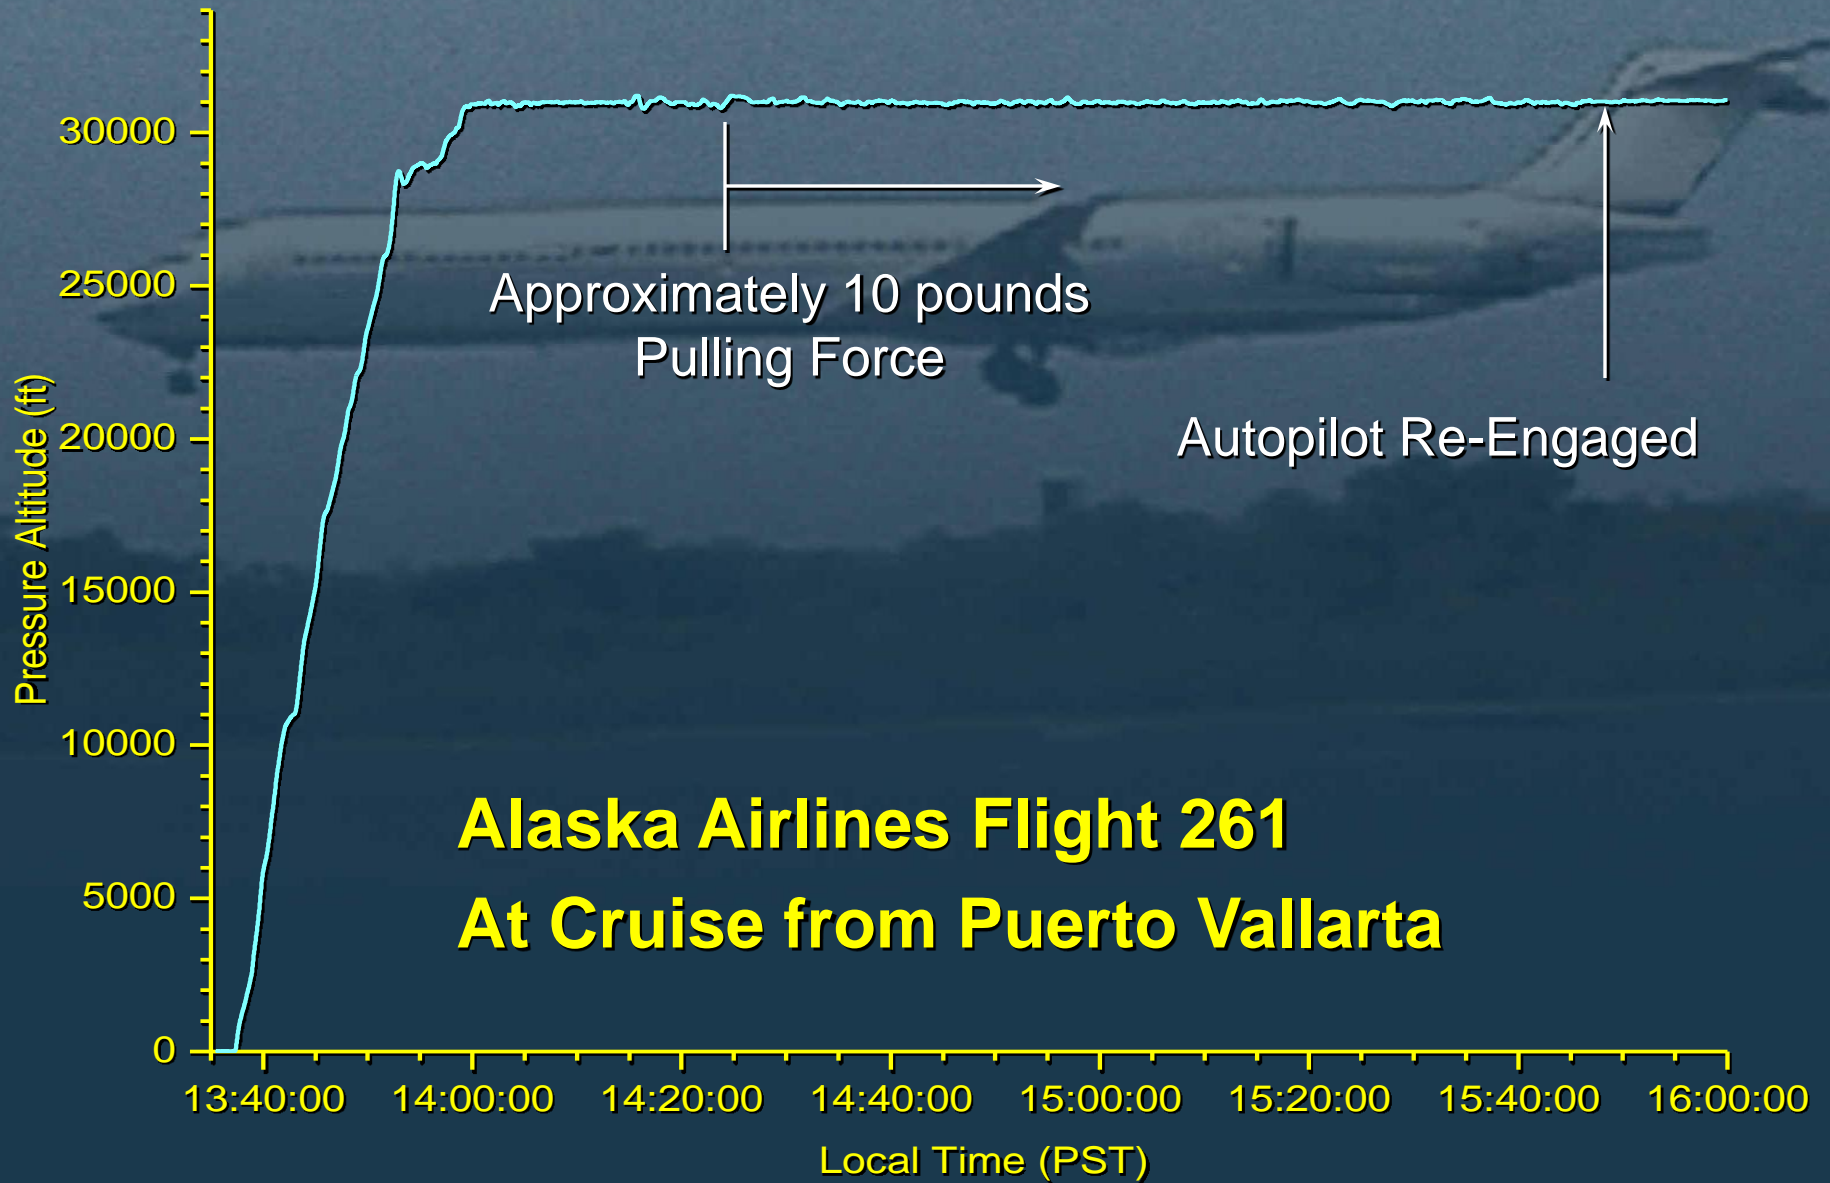

National Transportation Safety Board

Alaska Airlines Flight 261

Richard Rodriguez, Investigator-in-Charge

Accident Overview

Alaska Airlines Flight 261 Ascent from Puerto Vallarta

National Transportation Safety Board
Alaska Airlines Flight 261

National Transportation Safety Board
Alaska Airlines Flight 261

National Transportation Safety Board

Alaska Airlines Flight 261

ANIMATION: Accident Flight Path

National Transportation Safety Board
Alaska Airlines Flight 261