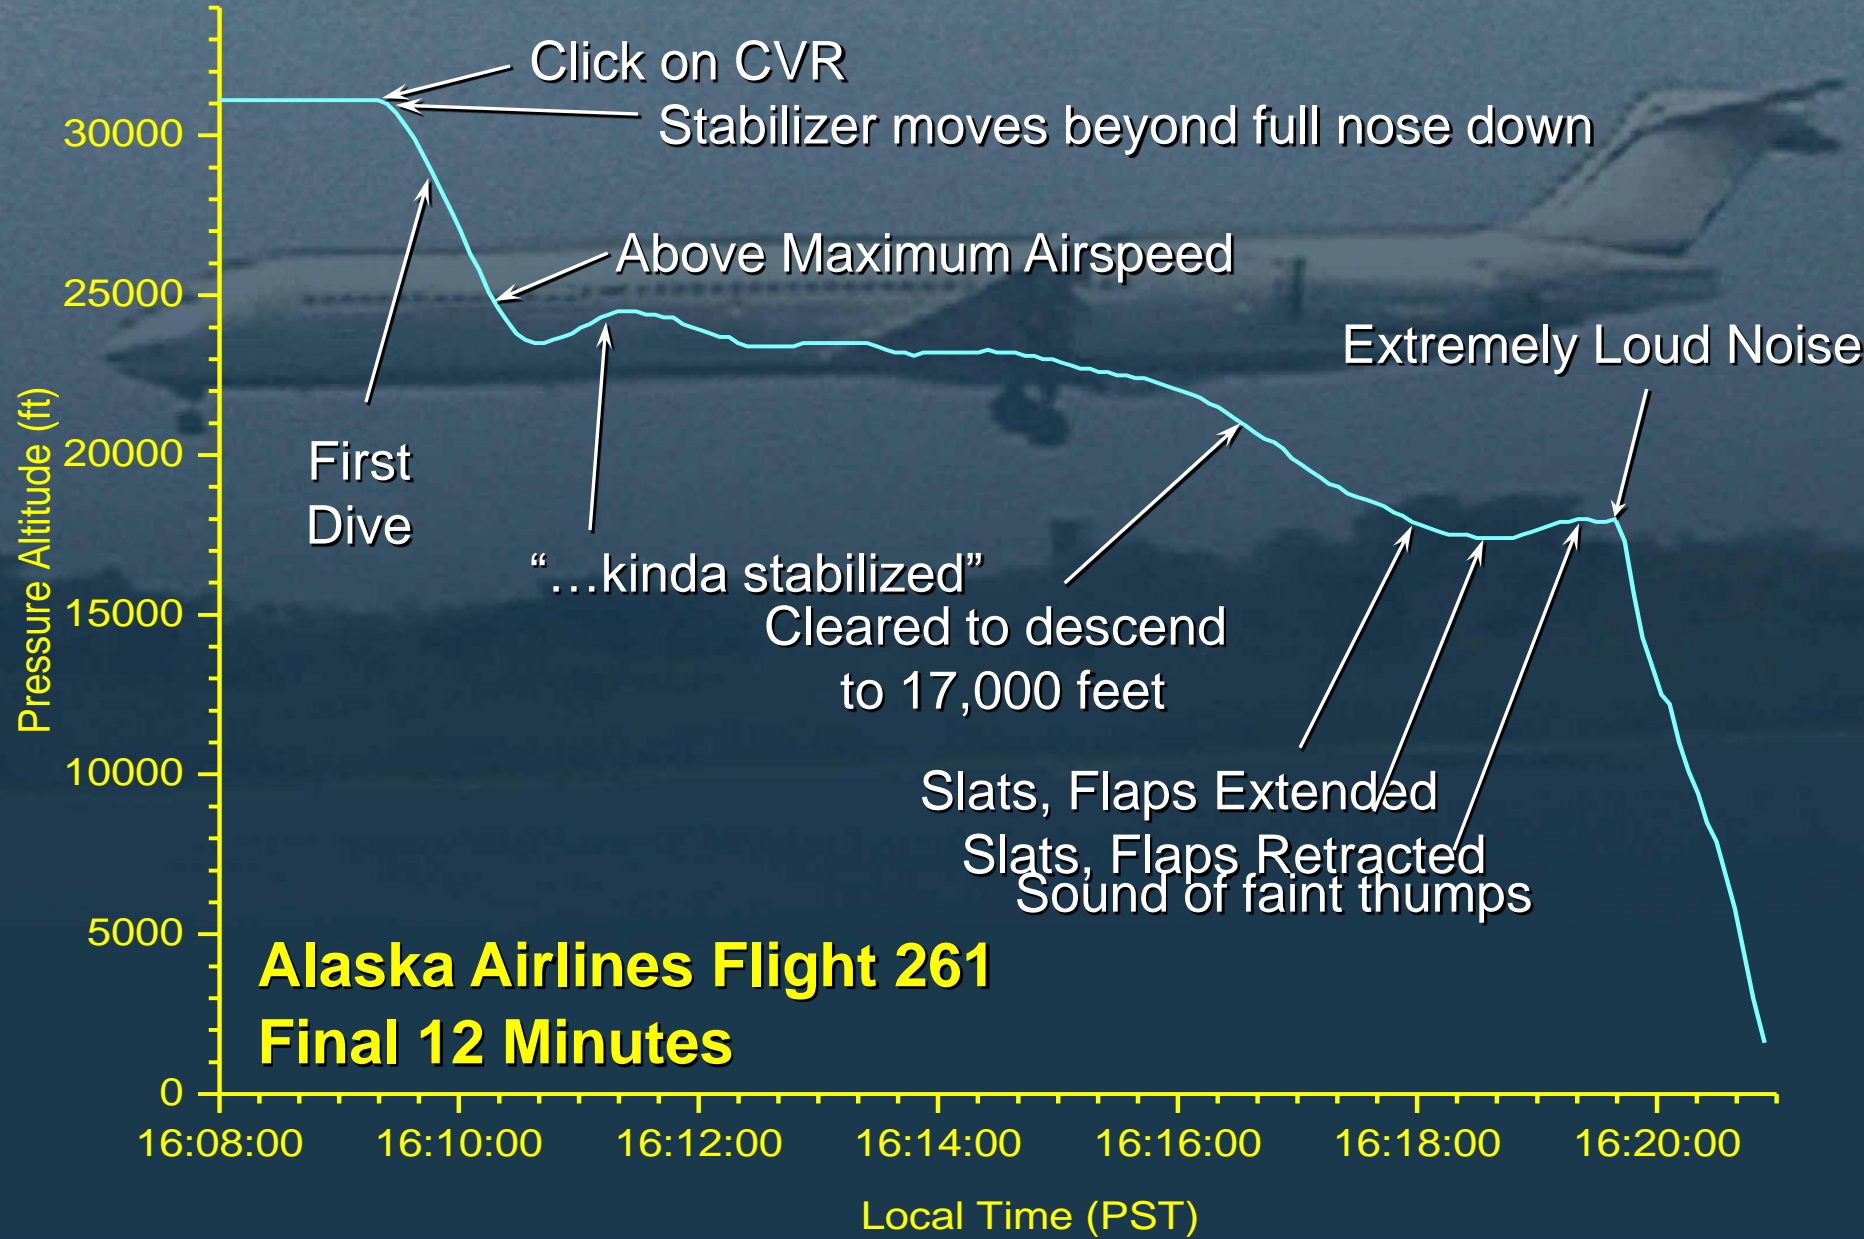

National Transportation Safety Board

Alaska Airlines Flight 261

Richard Rodriguez, Investigator-in-Charge

Accident Overview

Alaska Airlines Flight 261 Ascent from Puerto Vallarta

National Transportation Safety Board
Alaska Airlines Flight 261

National Transportation Safety Board
Alaska Airlines Flight 261

National Transportation Safety Board

Alaska Airlines Flight 261

ANIMATION: Accident Flight Path

National Transportation Safety Board
Alaska Airlines Flight 261