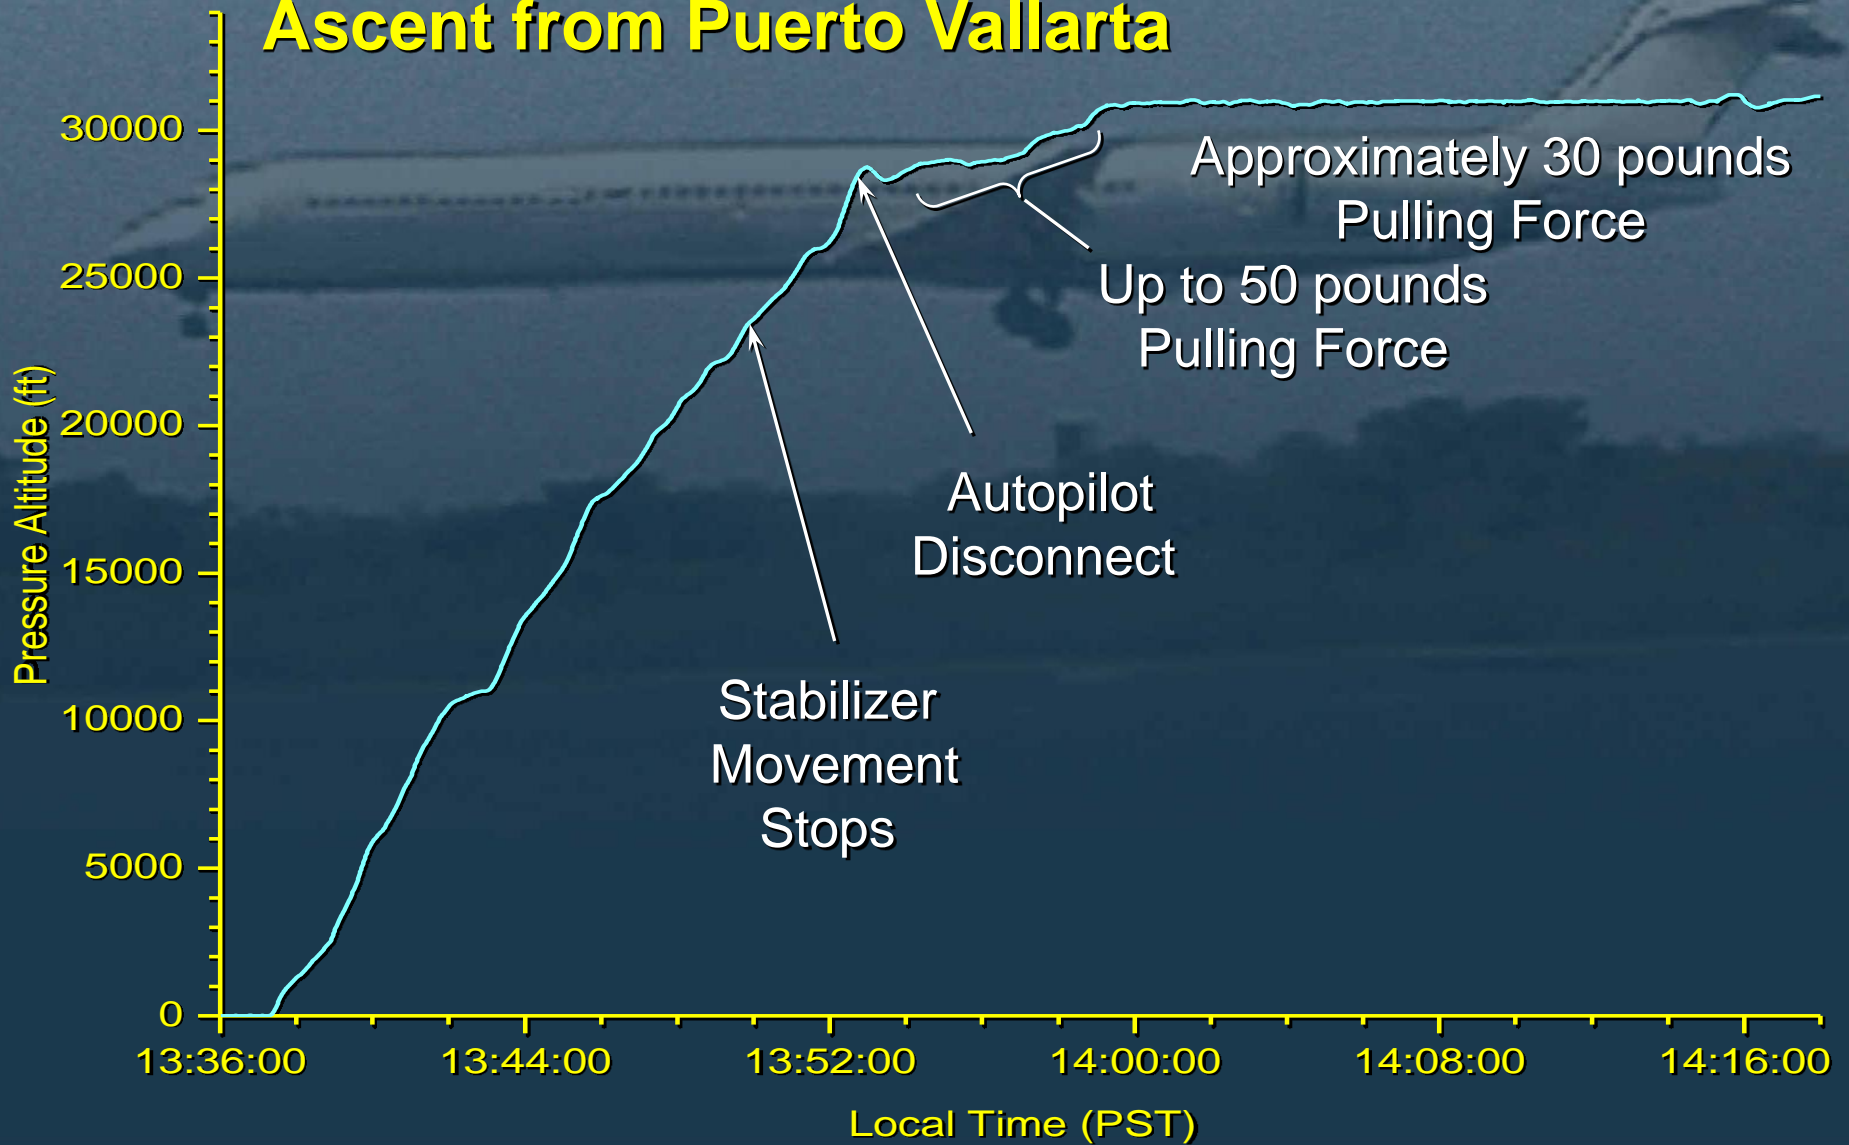

National Transportation Safety Board

Alaska Airlines Flight 261

Richard Rodriguez, Investigator-in-Charge

Accident Overview

Alaska Airlines Flight 261 Ascent from Puerto Vallarta

National Transportation Safety Board
Alaska Airlines Flight 261

National Transportation Safety Board
Alaska Airlines Flight 261

National Transportation Safety Board

Alaska Airlines Flight 261

ANIMATION: Accident Flight Path

National Transportation Safety Board
Alaska Airlines Flight 261