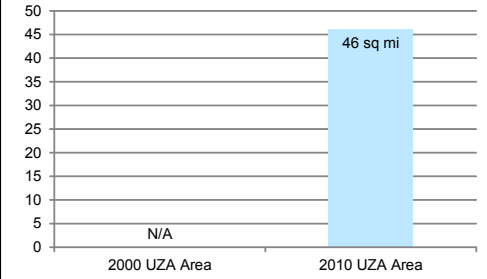

**SEBRING-AVON PARK  
URBANIZED AREAS 2000 - 2010**

**CHANGE IN POPULATION**

2000 Population	2010 Population
N/A	61,625

**CHANGE IN AREA**

**SEBRING-AVON PARK  
URBANIZED AREA**

- Roadway
- Nearby 2010 Urbanized Areas
- 2010 Sebring-Avon Park Urbanized Area
- Florida County Boundaries