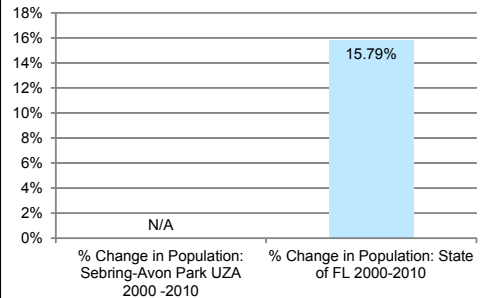

**SEBRING-AVON PARK  
URBANIZED AREAS 2000 - 2010**

**CHANGE IN POPULATION**

2000 Population	2010 Population
N/A	61,625

**CHANGE IN AREA**

**SEBRING-AVON PARK  
URBANIZED AREA**

- Roadway
- Nearby 2010 Urbanized Areas
- 2010 Sebring-Avon Park Urbanized Area
- Florida County Boundaries