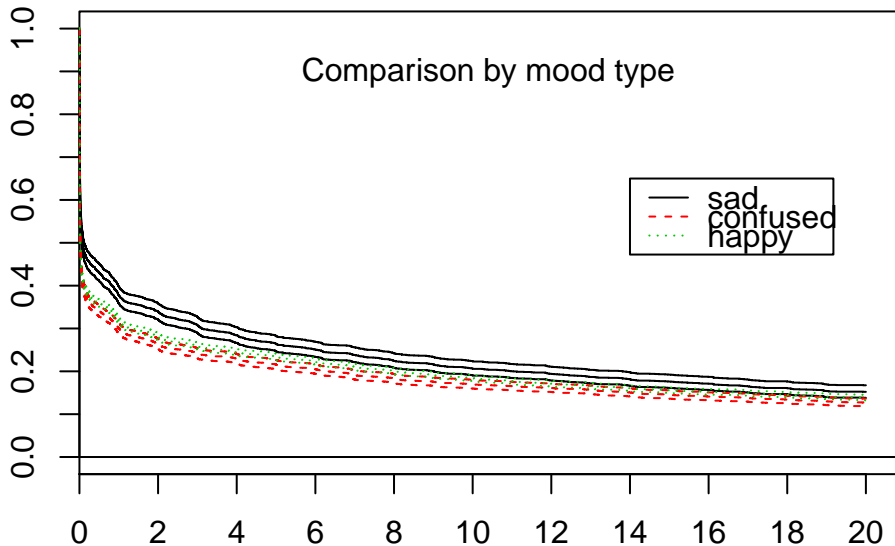

K-M Survivor Function

proportion with at least one feedback

time since first edit click (days)