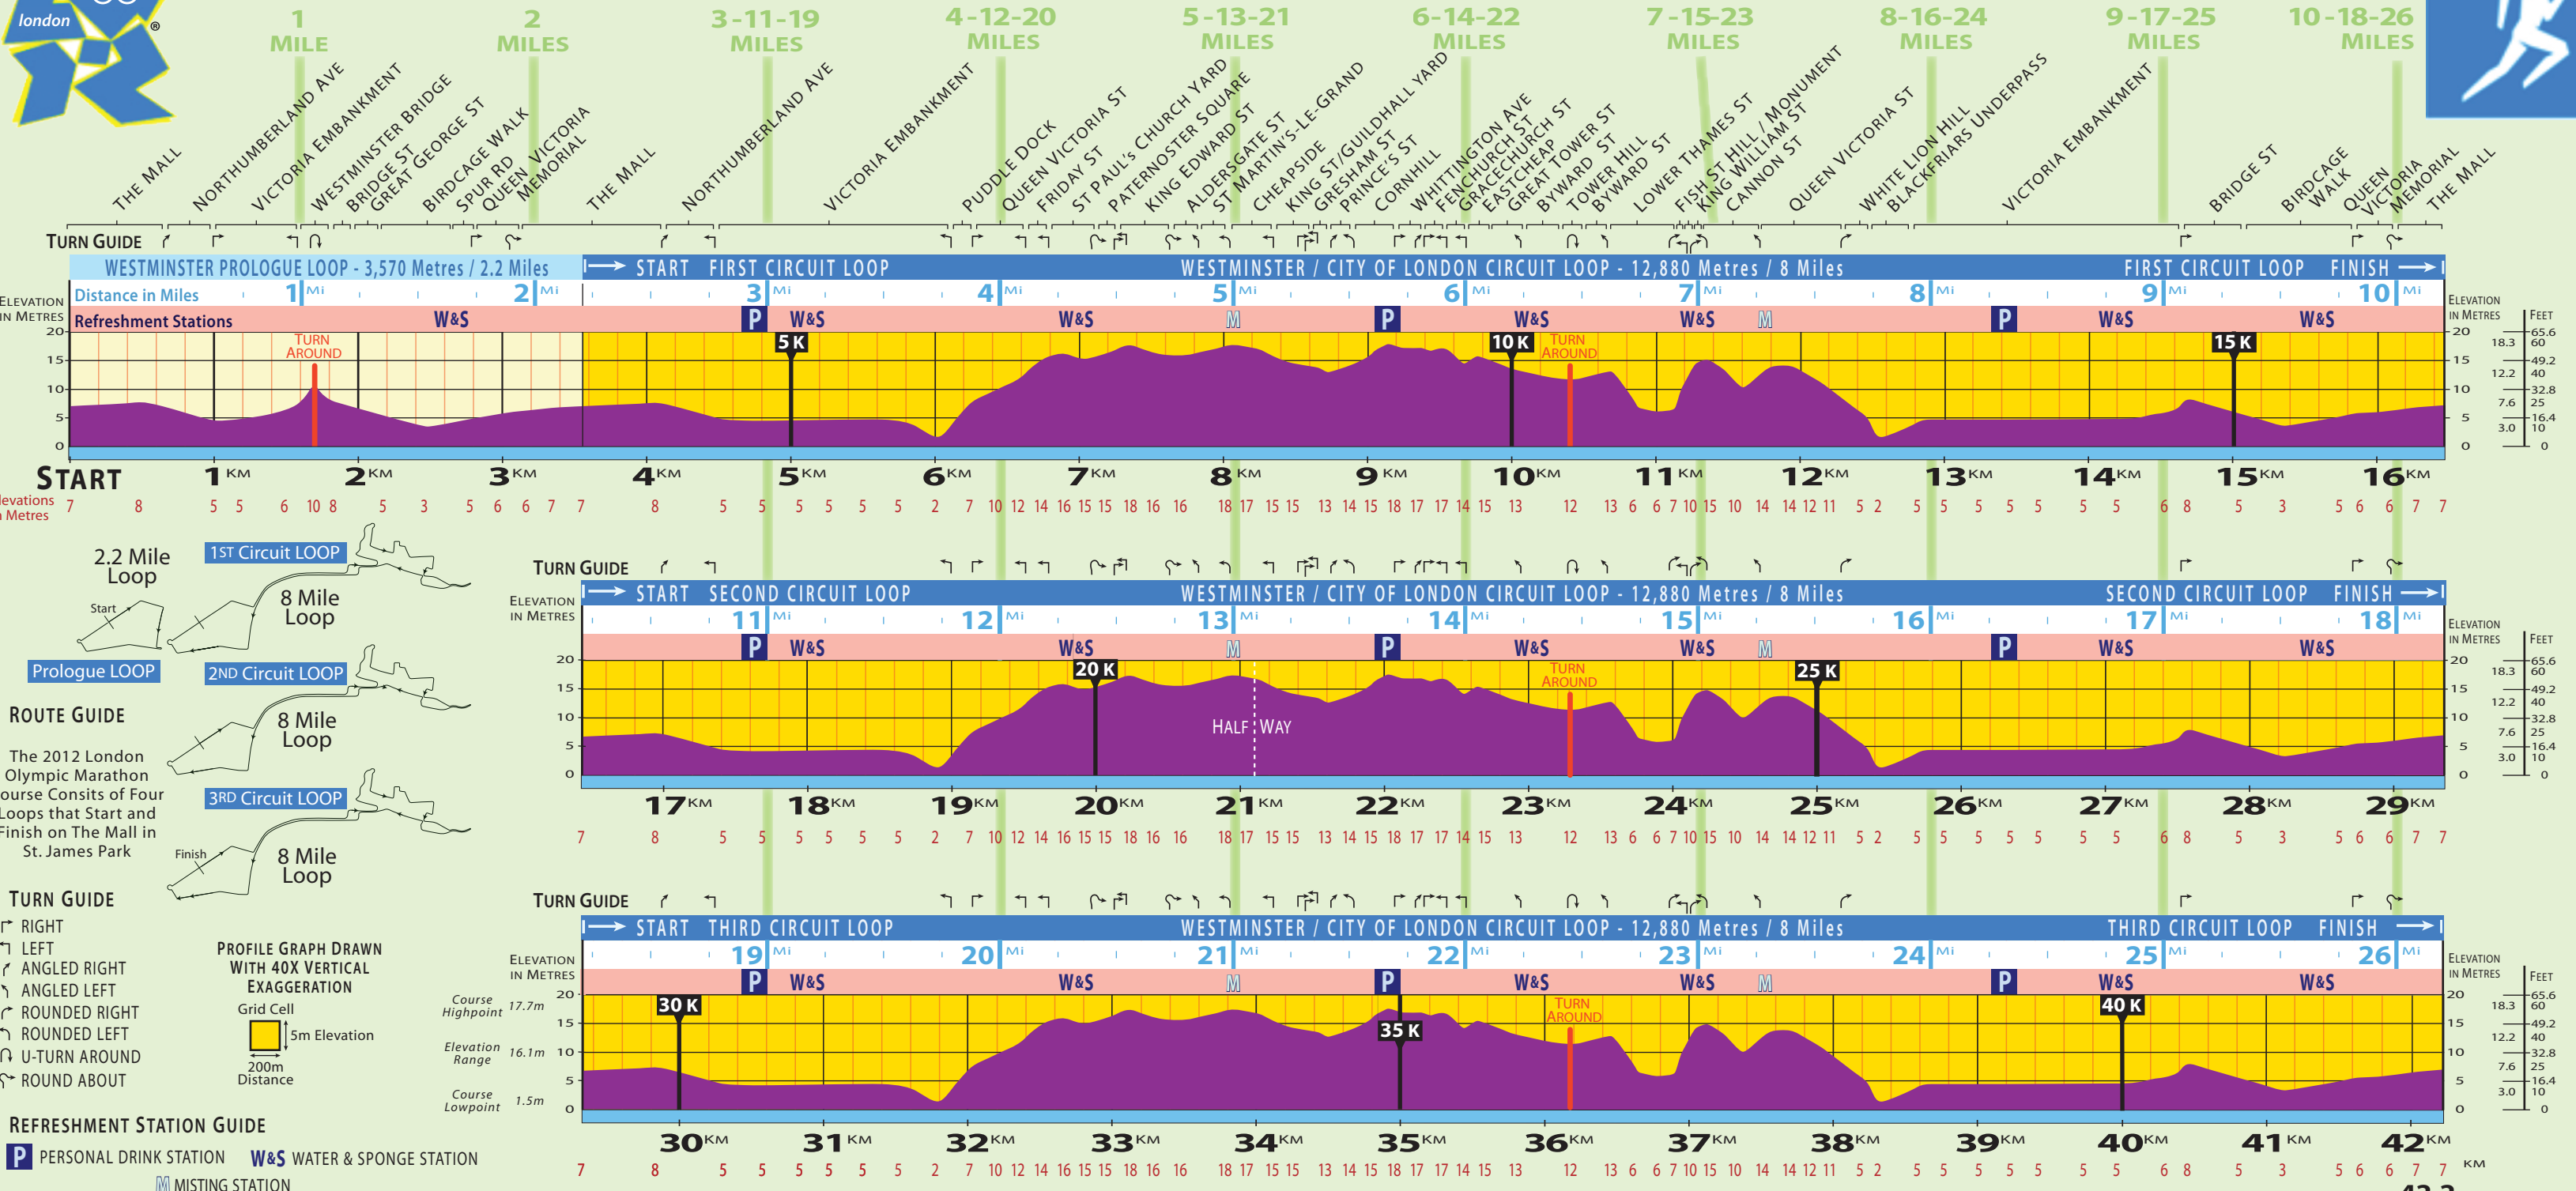

2012 LONDON OLYMPIC GAMES - ELEVATION PROFILE OF THE MARATHON ROUTE

42.2 FINISH