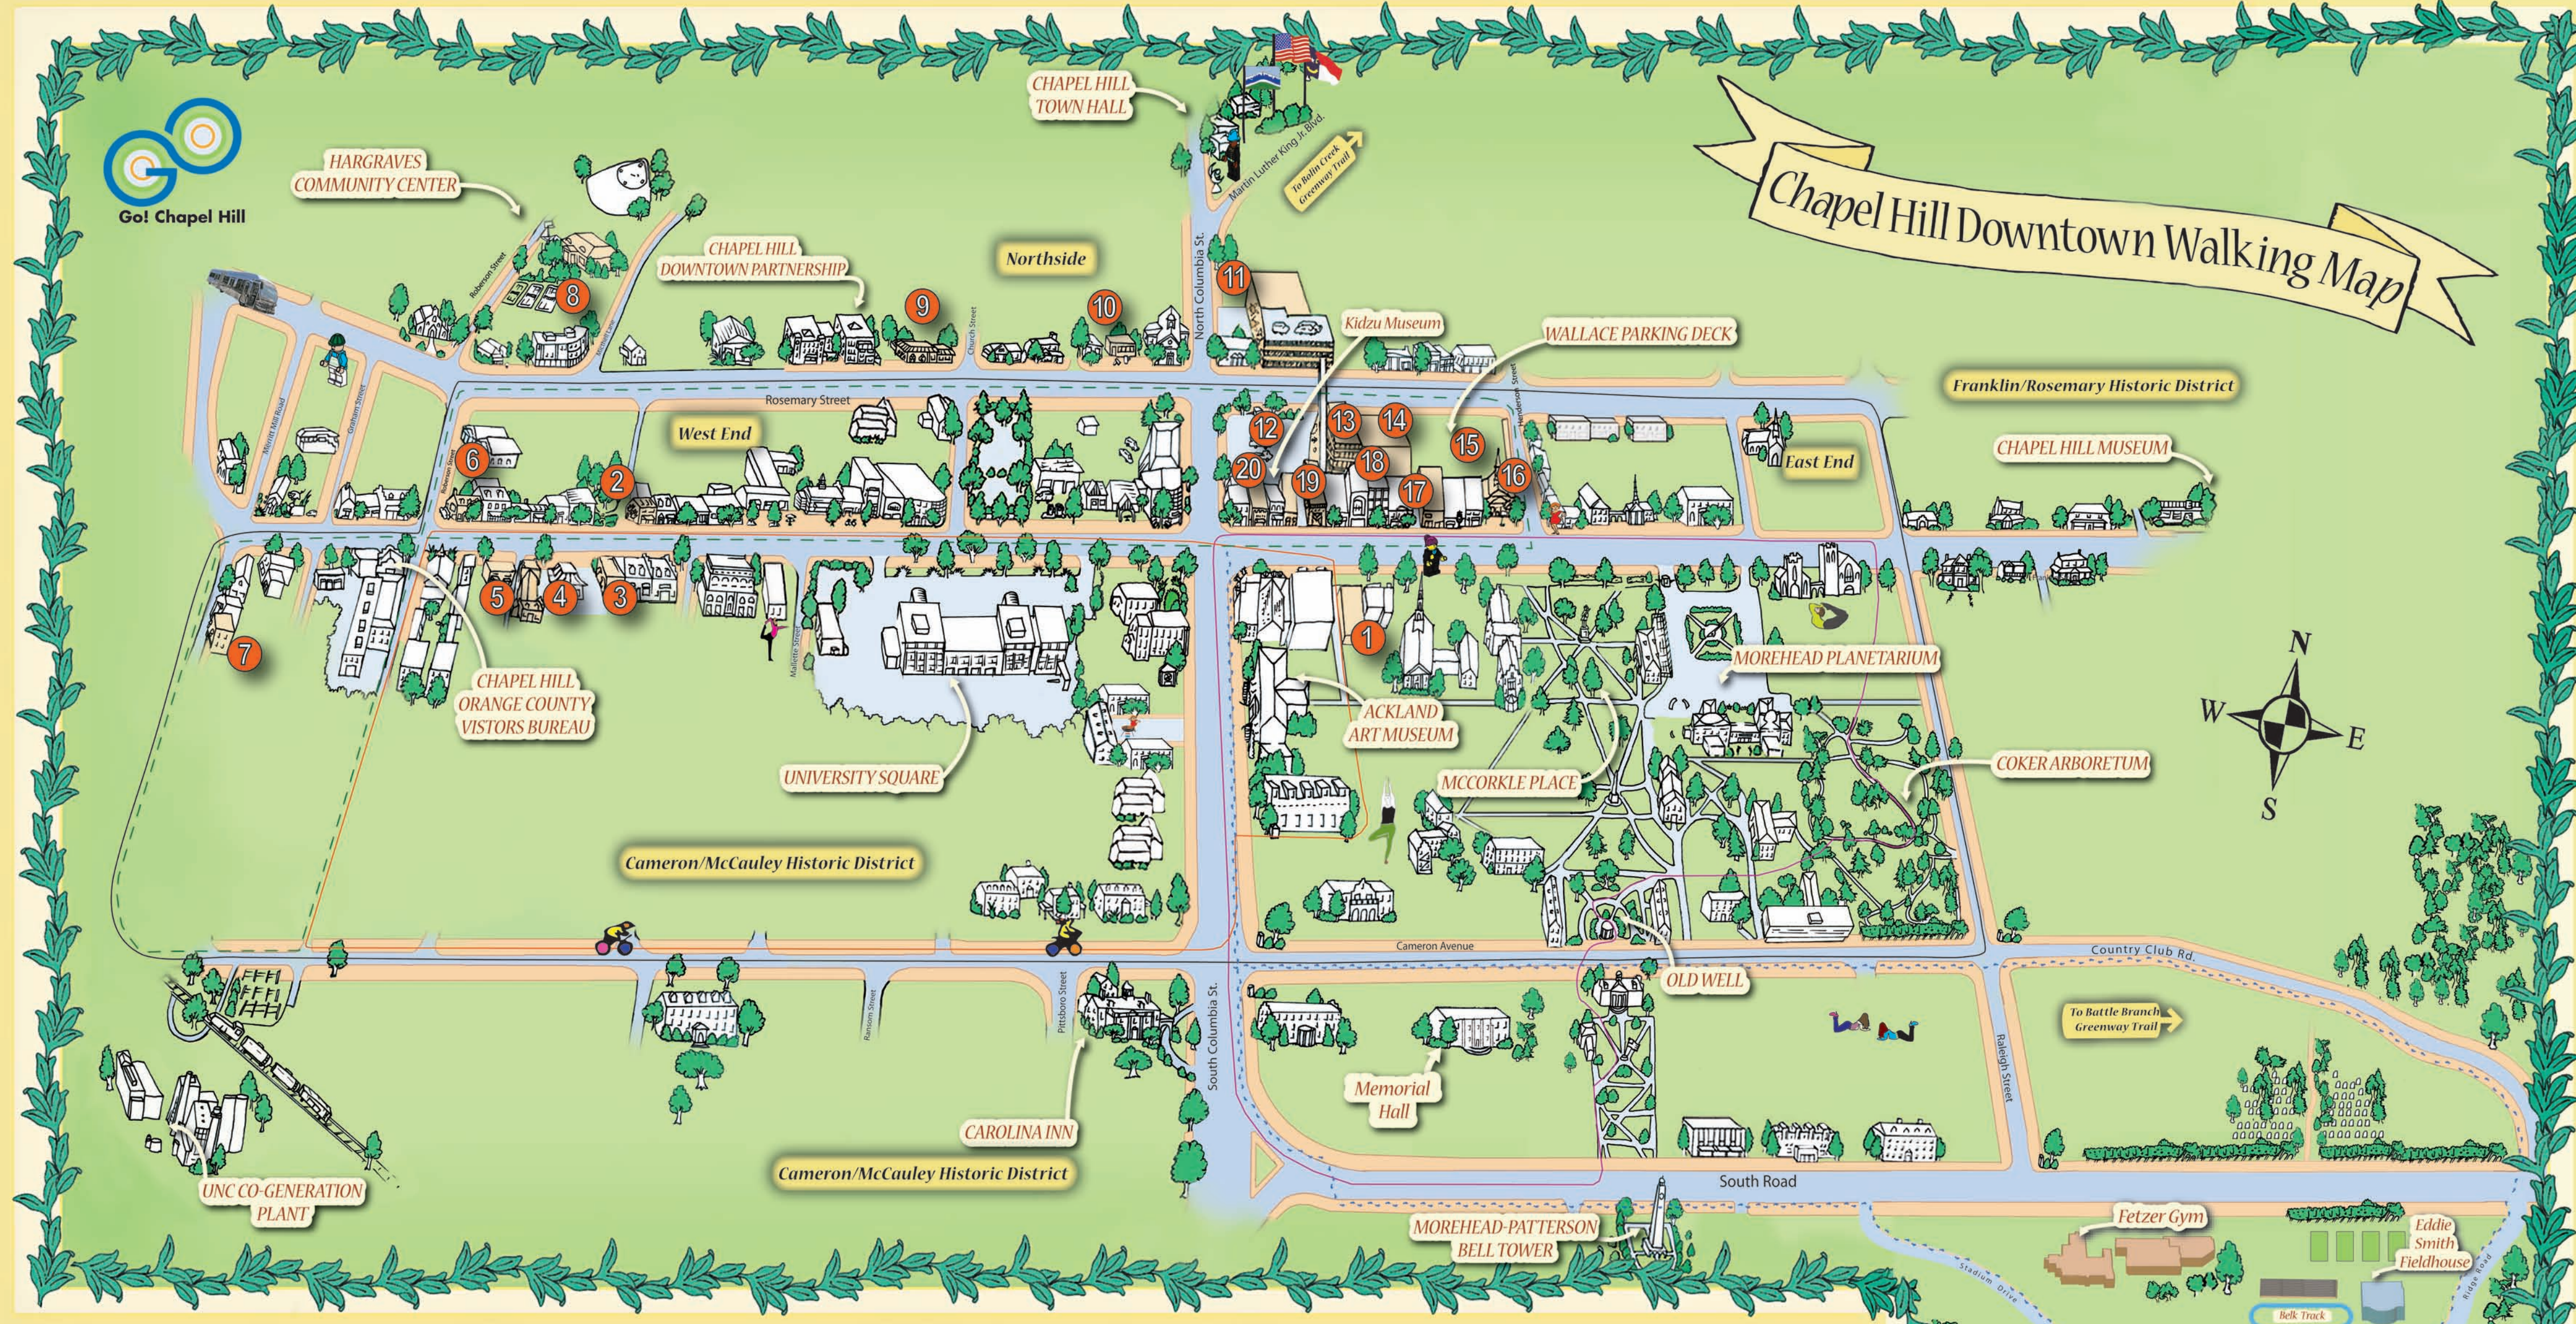

Chapel Hill Downtown Walking Map

Chapel Hill Downtown Walking Map

| Legend | | | |
|---------------|-----------|-------|------------|
| Walking Loop | Distance | Steps | Time (min) |
| Campus Walk | 1.25 Mile | 2,500 | 25 |
| West End | 1.5 Mile | 3,000 | 30 |
| Murals Tour | 2.0 Mile | 4,000 | 40 |
| Downtown Loop | 2.5 Mile | 5,000 | 50 |
| Game Day Loop | 2.5 Mile | 5,000 | 50 |