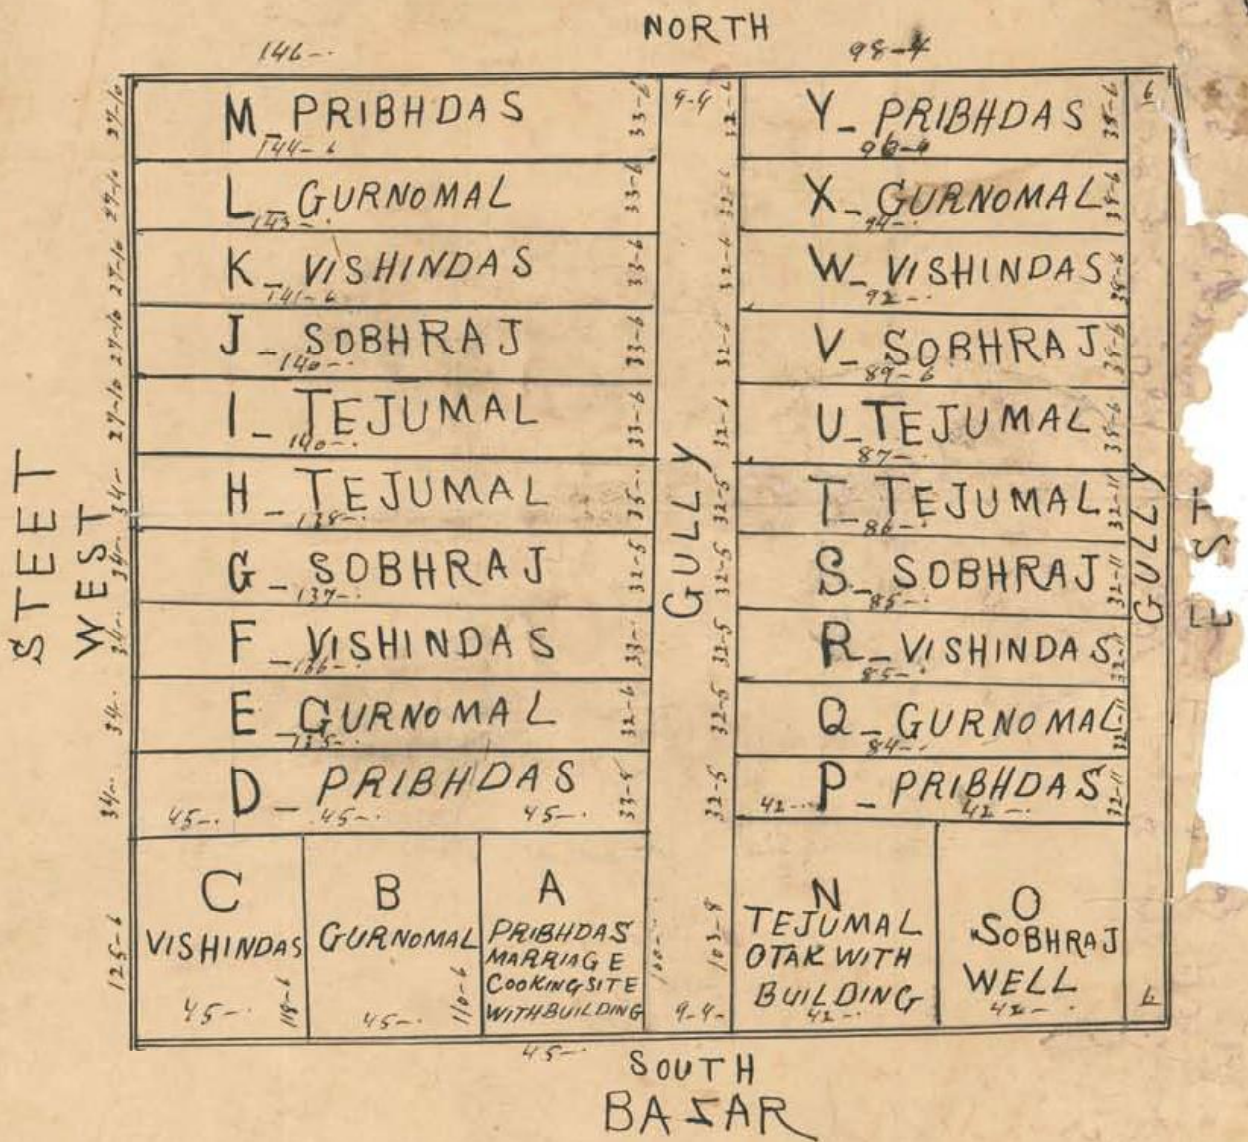

SKETCH SHOWING DIVISION & PARTITION
 OF RESIDENTIAL HOUSES & OPEN SITES
 OF THE HEIRS OF LATE SETH KHUSHALDAS
 LEKHRAJ AT BHAGUDERO TALUKA KANDIARO
 DIVIDED AMONGST HIS FIVE SONS

ARBITRATORS

(1) در منزل ولد سید داندیل
 وکیل شاهی