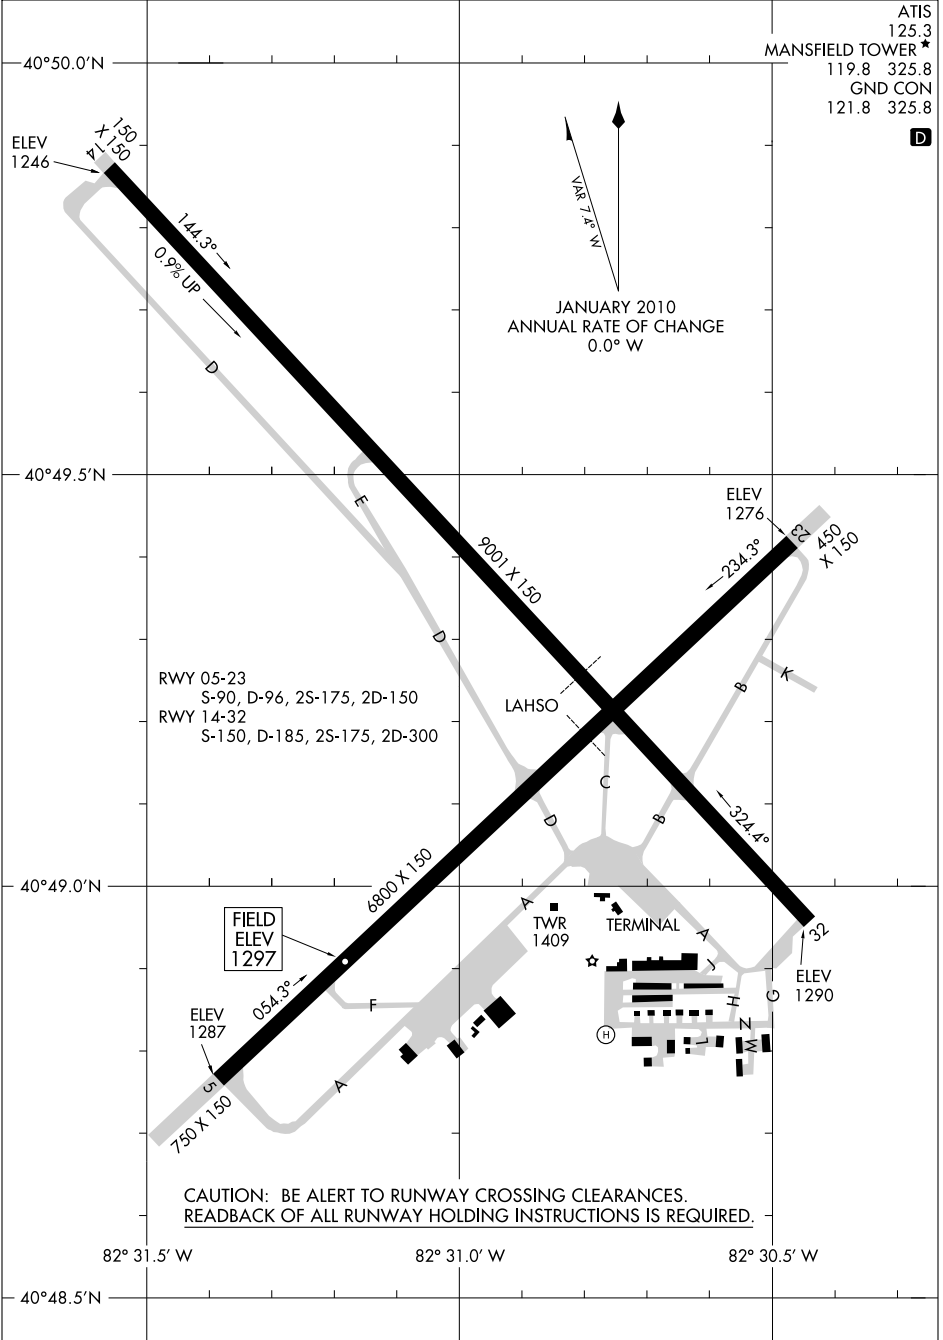

AIRPORT DIAGRAM

AL-860 (FAA)

MANSFIELD LAHM RGNL (MFD)
MANSFIELD, OHIO

ATIS 125.3
 MANSFIELD TOWER ★ 119.8 325.8
 GND CON 121.8 325.8
D

EC-2, 13 DEC 2012 to 10 JAN 2013

EC-2, 13 DEC 2012 to 10 JAN 2013

AIRPORT DIAGRAM