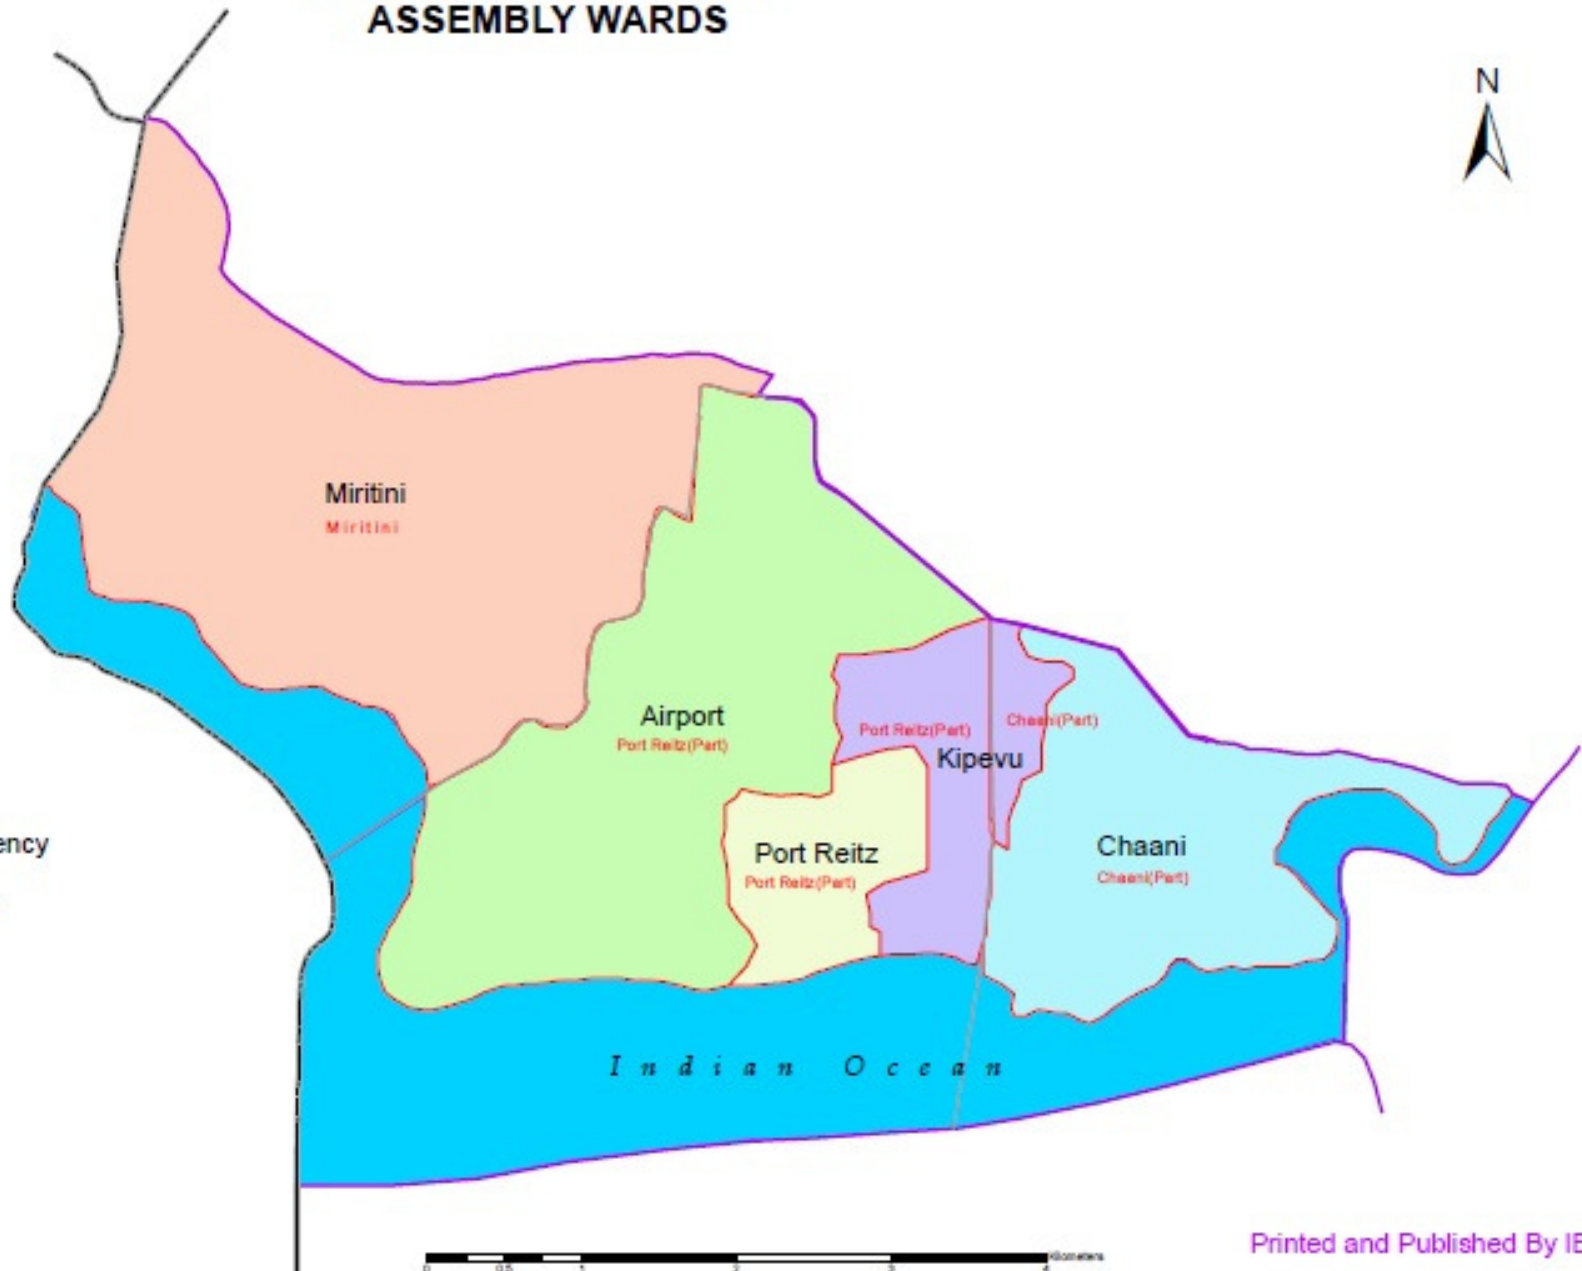

CHANGAMWE CONSTITUENCY COUNTY ASSEMBLY WARDS

IEBC Edition 1

Legend

- Changamwe Constituency
- Sublocation Boundary

CAW

- Airport
- Chaani
- Kipevu
- Miritini
- Port Reitz