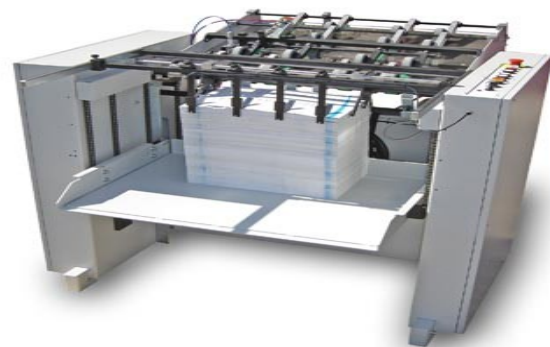

Website www.ultimatescore.co.uk

OBSCURE MAXIMA SRL

*Collator models from
35 x 50cm to 70 x 100cm*

MAXIMA

2 Up collation & Re-marrying system

Stitch, fold & trim units

Pre-loading systems

Deep-pile offset stackers