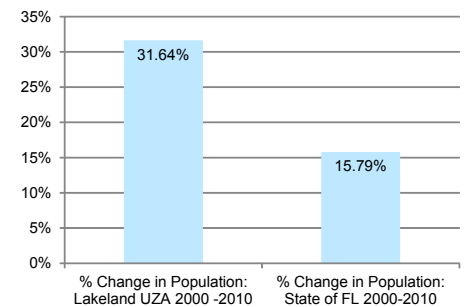

LAKELAND

URBANIZED AREAS 2000 - 2010

CHANGE IN POPULATION

| 2000 Population | 2010 Population |
|-----------------|-----------------|
| 199,487 | 262,596 |

CHANGE IN AREA

LAKELAND URBANIZED AREA

- Roadway
- Nearby 2010 Urbanized Areas
- 2000 Lakeland Urbanized Area
- 2010 Lakeland Urbanized Area
- Florida County Boundaries