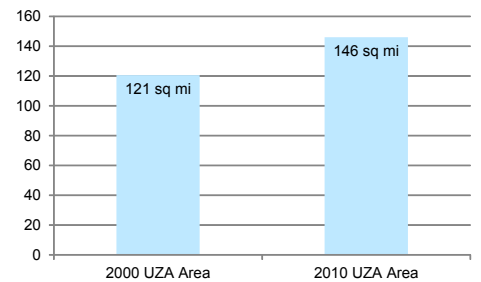

LAKELAND

URBANIZED AREAS 2000 - 2010

CHANGE IN POPULATION

| 2000 Population | 2010 Population |
|-----------------|-----------------|
| 199,487 | 262,596 |

CHANGE IN AREA

LAKELAND URBANIZED AREA

- Roadway
- Nearby 2010 Urbanized Areas
- 2000 Lakeland Urbanized Area
- 2010 Lakeland Urbanized Area
- Florida County Boundaries