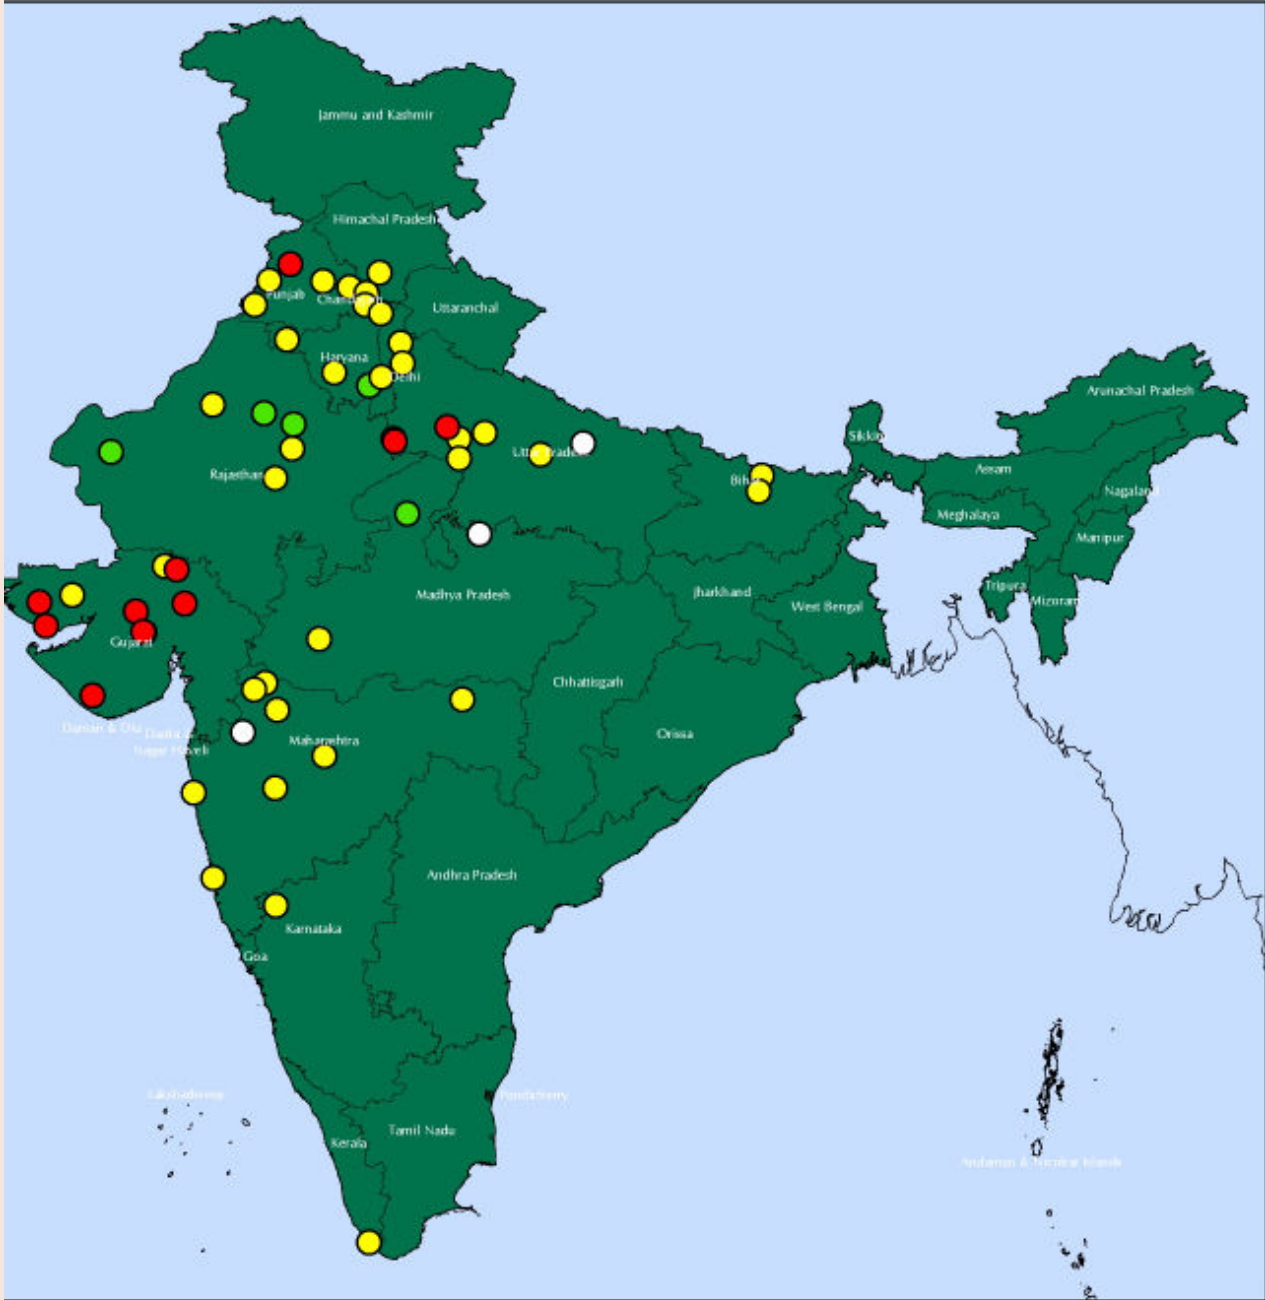

Distribution of Sociable Lapwing in India

CATEGORIES

- Historical (pre 1950)
- Most recent (2006-2008)
- Recent (1980-2004)
- Undated Historical