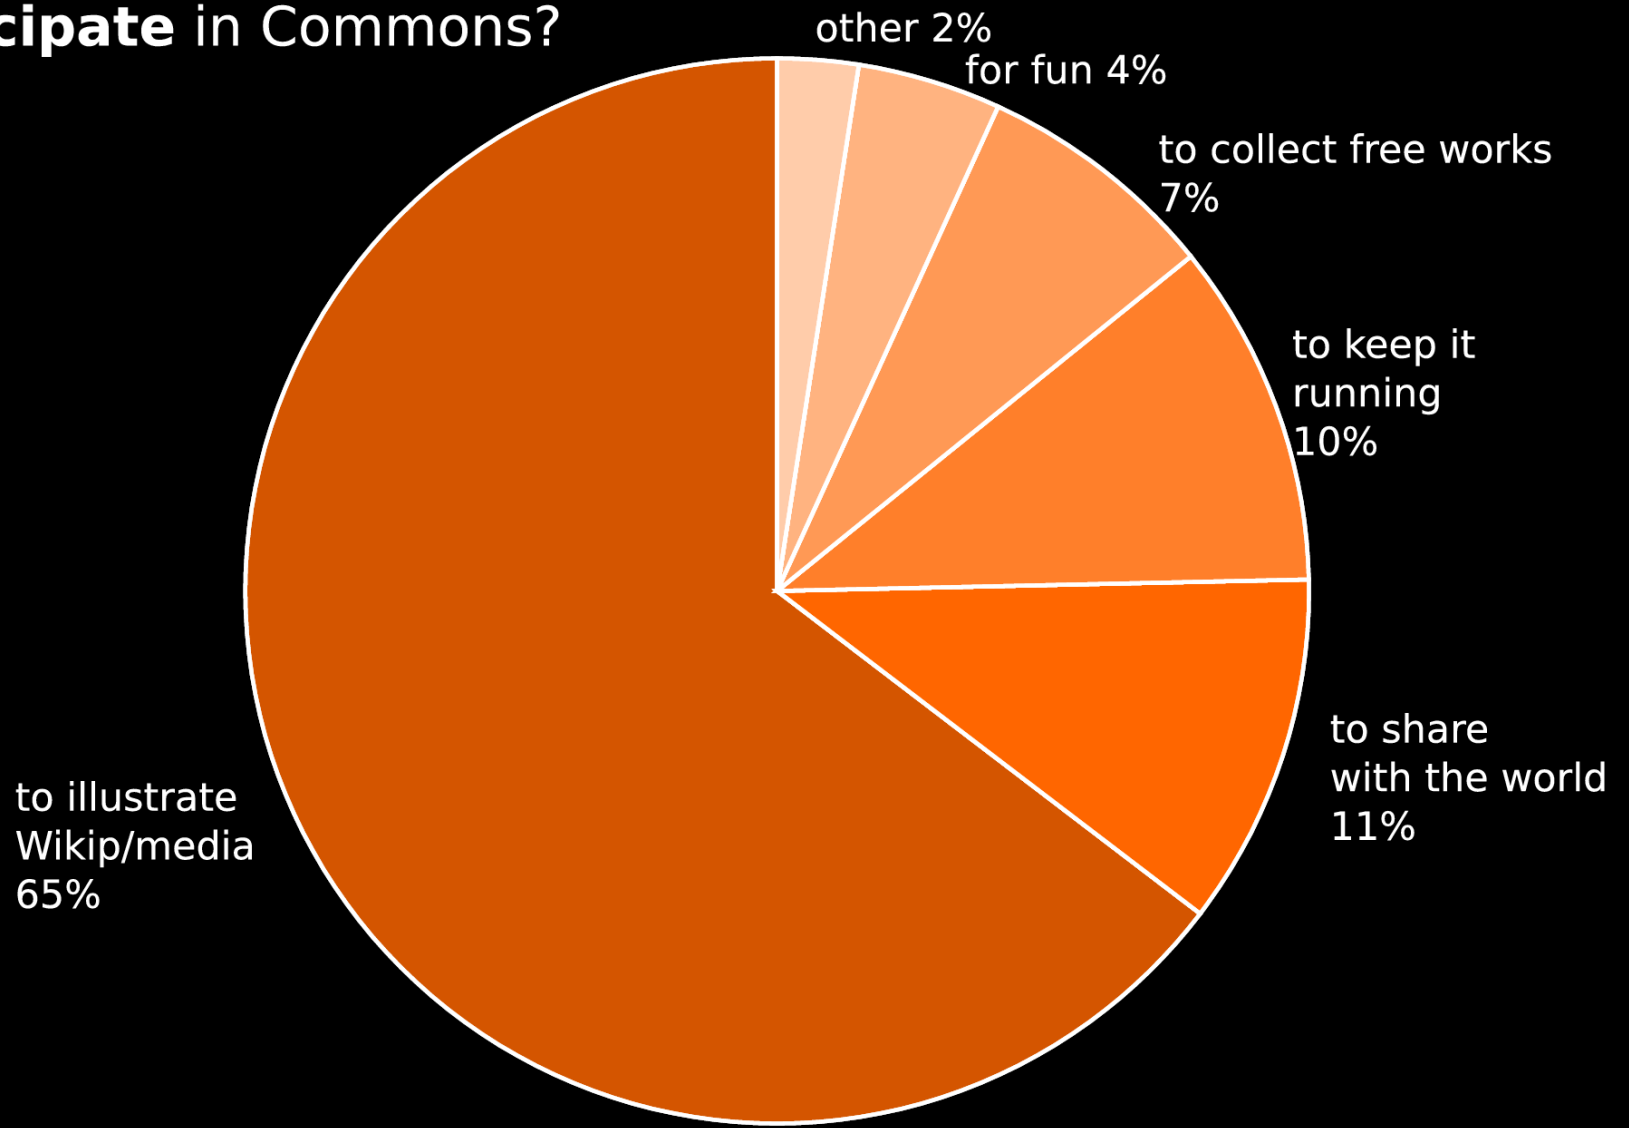

open forum

feature requests

bugs

How many files did the respondents **upload** to Commons?

What is the proportion of **own works** among the respondents' uploads?

Why do the respondents **participate** in Commons?

Why do the respondents **not participate** in Commons?

Wikipedians

Commoners

Creators

Gleaners

More at Wikimania

(with pretty pictures & demos. You should come.)

Come talk to me