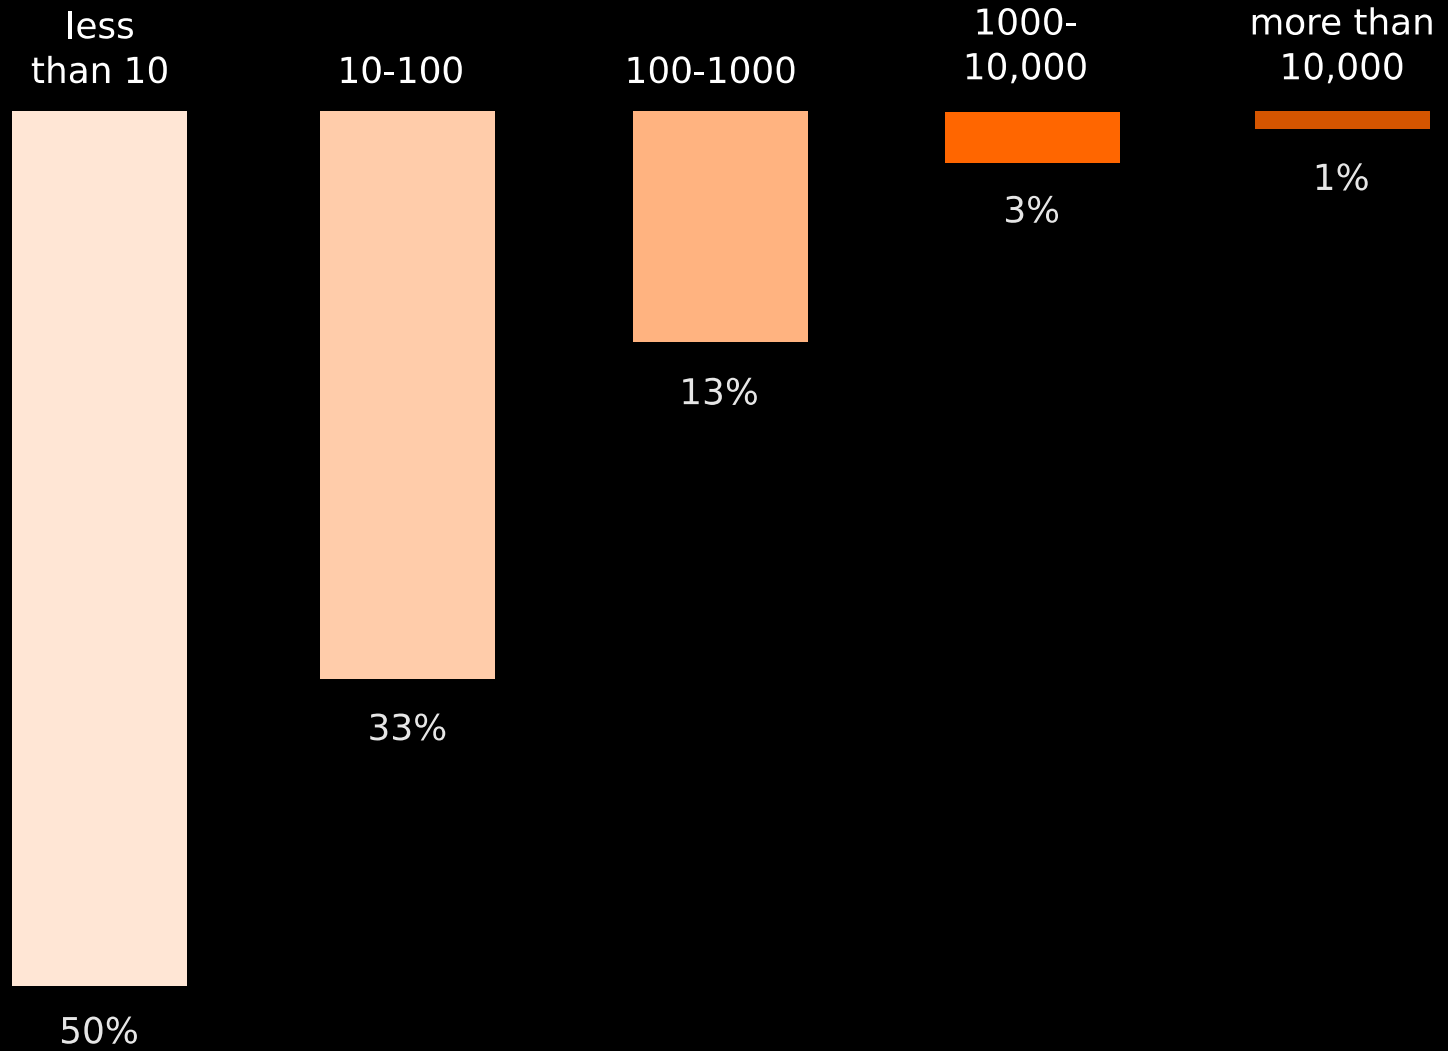

central repository of ~7 million free media files

Multimedia Usability

Ford grant, 1 year, 2 staff

User research

as a tool to guide design

interviews

survey

data mining

open forum

feature requests

bugs

How many files did the respondents **upload** to Commons?

What is the proportion of **own works** among the respondents' uploads?

Why do the respondents **participate** in Commons?