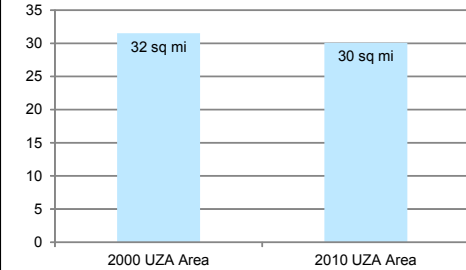

TITUSVILLE
URBANIZED AREAS 2000 - 2010

CHANGE IN POPULATION

2000 Population	2010 Population
52,922	54,386

CHANGE IN AREA

TITUSVILLE URBANIZED AREA

- Roadway
- Nearby 2010 Urbanized Areas
- 2000 Titusville Urbanized Area
- 2010 Titusville Urbanized Area
- Florida County Boundaries