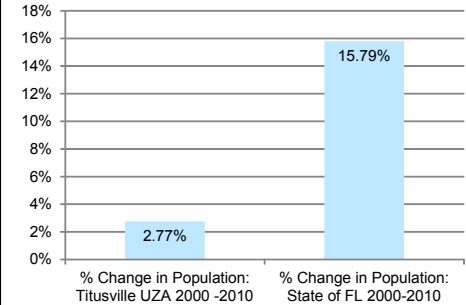

TITUSVILLE
URBANIZED AREAS 2000 - 2010

CHANGE IN POPULATION

2000 Population	2010 Population
52,922	54,386

CHANGE IN AREA

TITUSVILLE URBANIZED AREA

- Roadway
- Nearby 2010 Urbanized Areas
- 2000 Titusville Urbanized Area
- 2010 Titusville Urbanized Area
- Florida County Boundaries