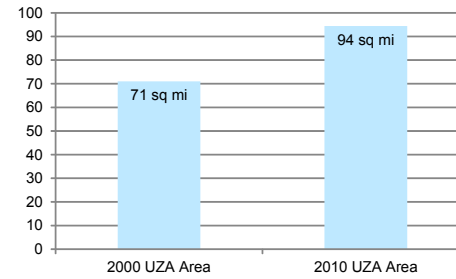

**LEESBURG-EUSTIS-TAVARES**  
**URBANIZED AREAS 2000 - 2010**

**CHANGE IN POPULATION**

2000 Population	2010 Population
97,497	131,337

**CHANGE IN AREA**

**LEESBURG-EUSTIS-TAVARES**  
**URBANIZED AREA**

- Roadway
- Nearby 2010 Urbanized Areas
- 2000 Leesburg-Eustis-Tavares Urbanized Area
- 2010 Leesburg-Eustis-Tavares Urbanized Area
- Florida County Boundaries