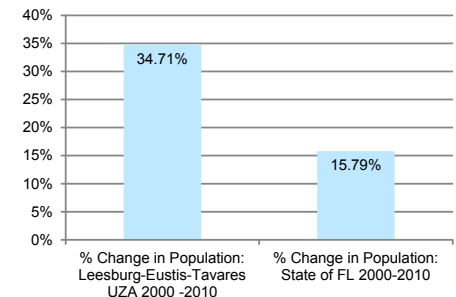

**LEESBURG-EUSTIS-TAVARES**  
**URBANIZED AREAS 2000 - 2010**

**CHANGE IN POPULATION**

2000 Population	2010 Population
97,497	131,337

**CHANGE IN AREA**

**LEESBURG-EUSTIS-TAVARES**  
**URBANIZED AREA**

- Roadway
- Nearby 2010 Urbanized Areas
- 2000 Leesburg-Eustis-Tavares Urbanized Area
- 2010 Leesburg-Eustis-Tavares Urbanized Area
- Florida County Boundaries