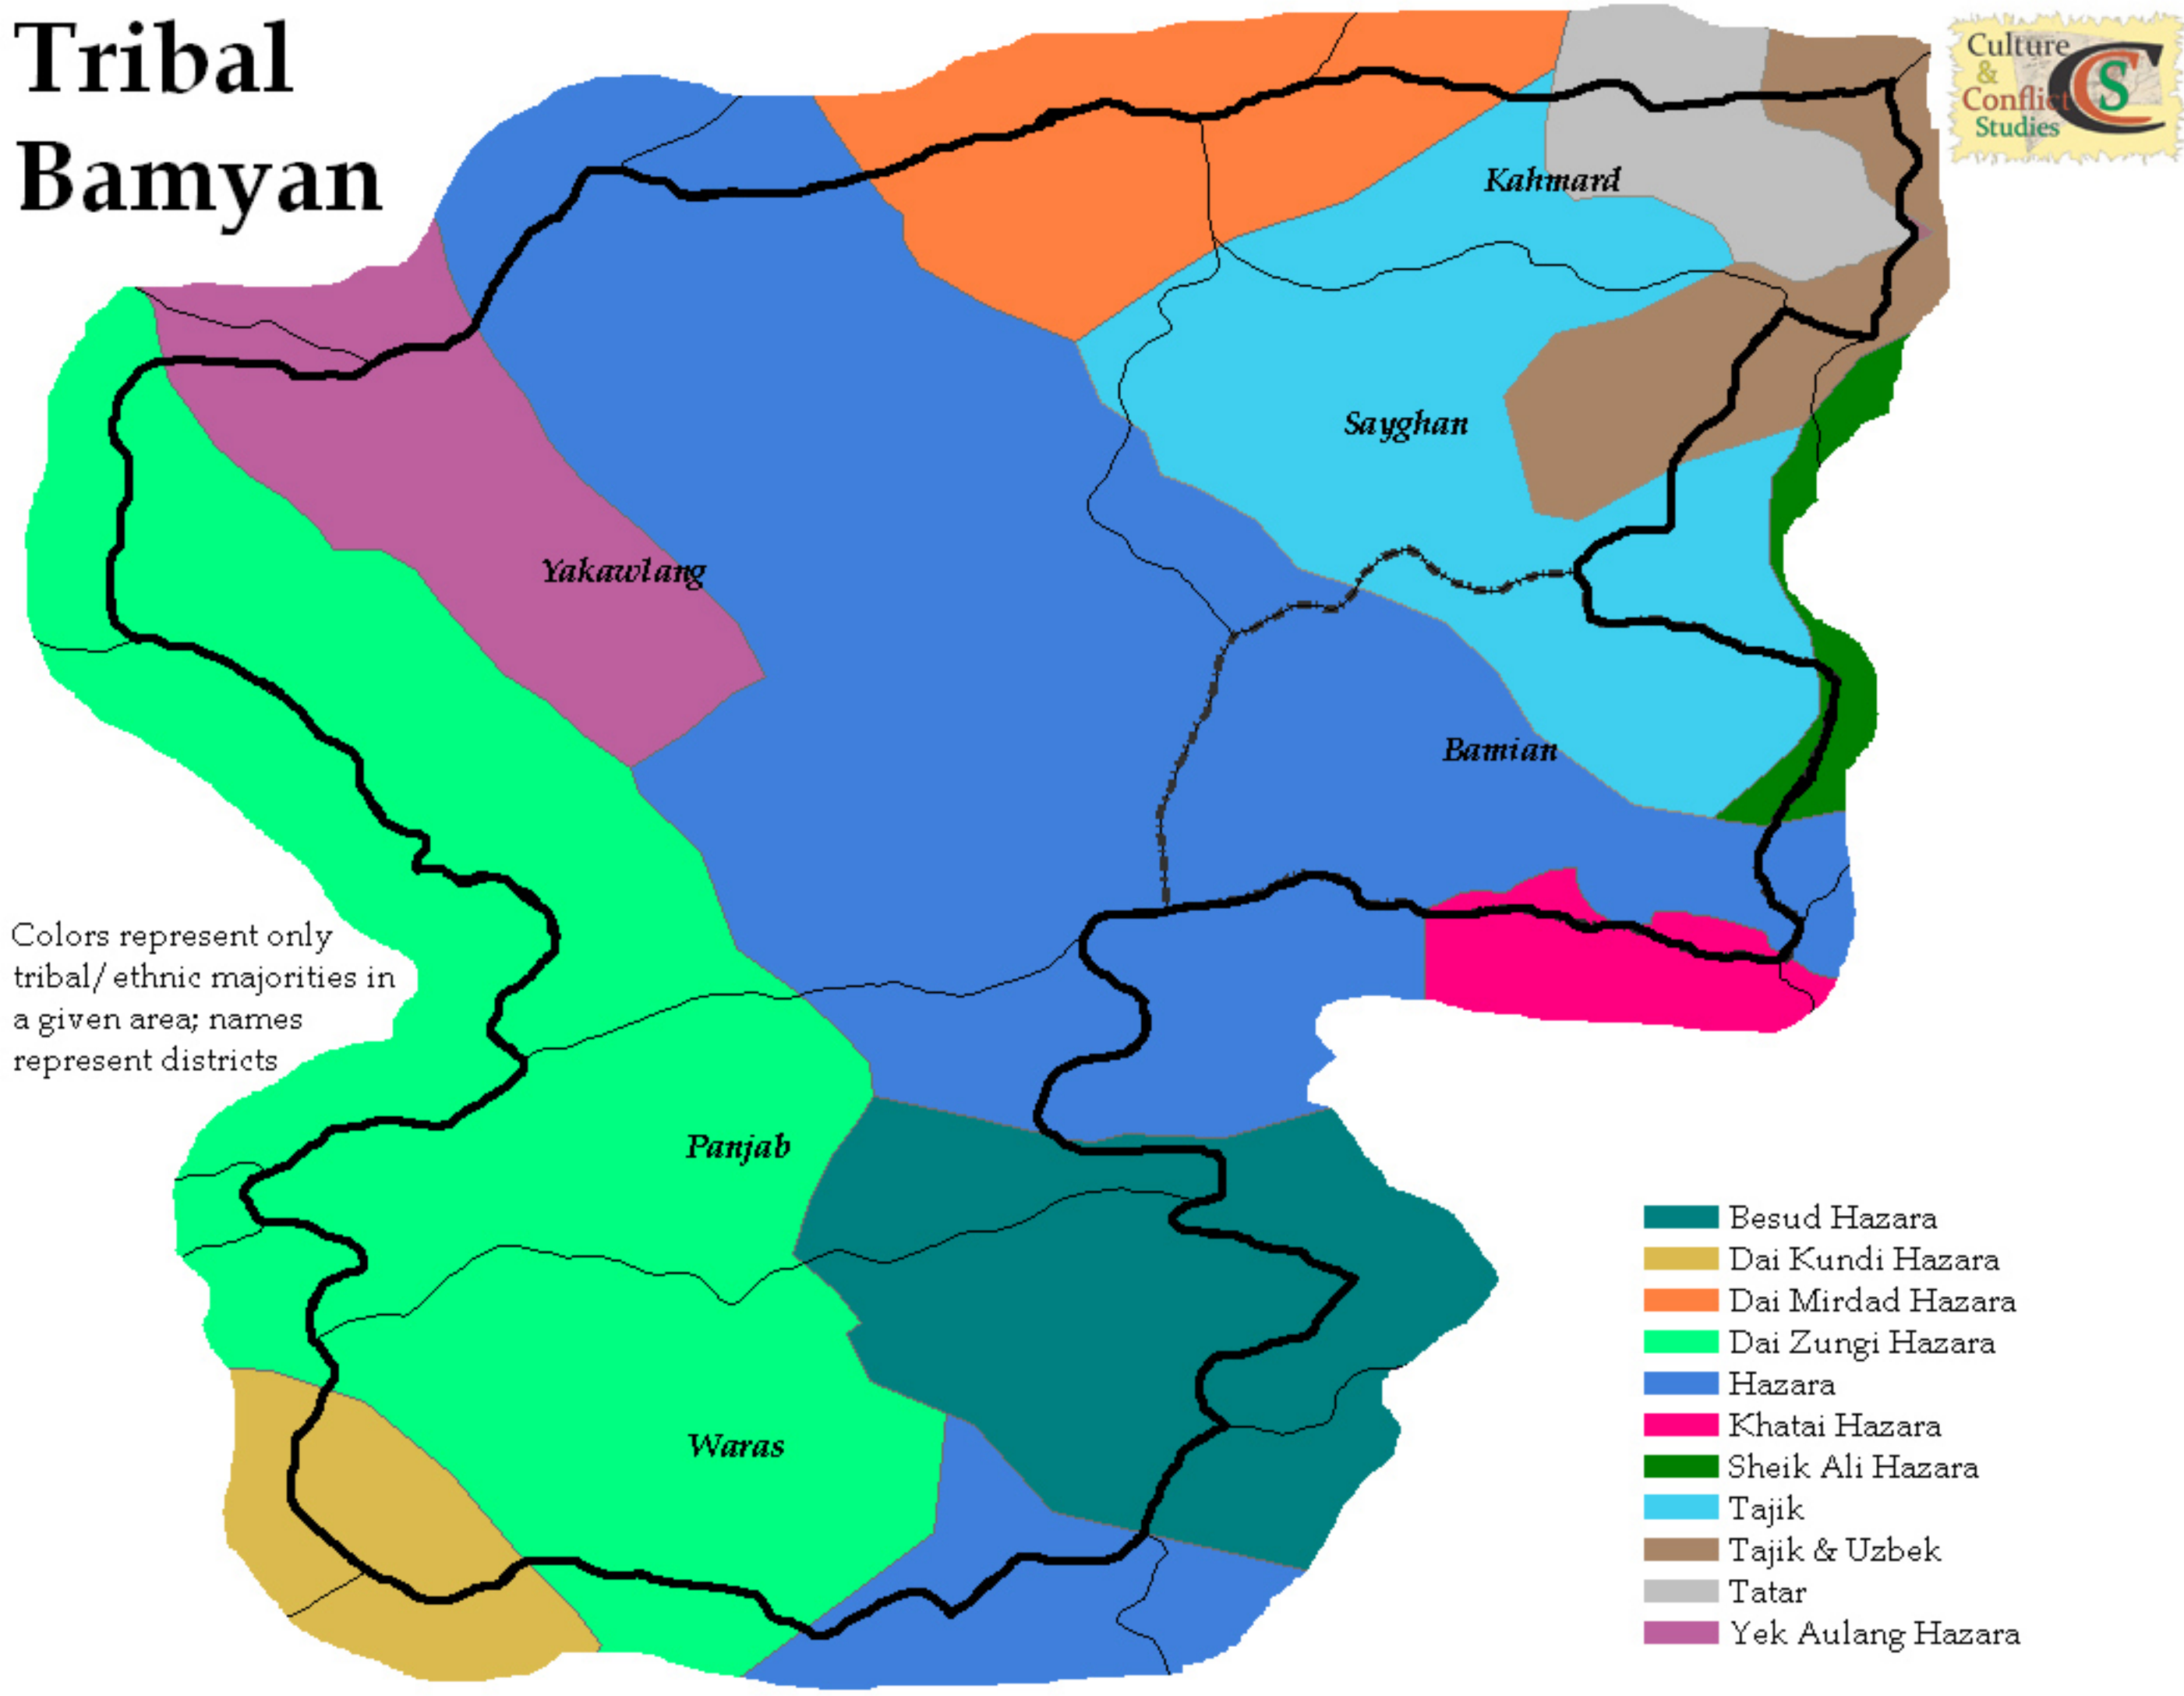

# Tribal Bamyan

Colors represent only tribal/ ethnic majorities in a given area; names represent districts

- Besud Hazara
- Dai Kundi Hazara
- Dai Mirdad Hazara
- Dai Zungi Hazara
- Hazara
- Khatai Hazara
- Sheik Ali Hazara
- Tajik
- Tajik & Uzbek
- Tatar
- Yek Aulang Hazara