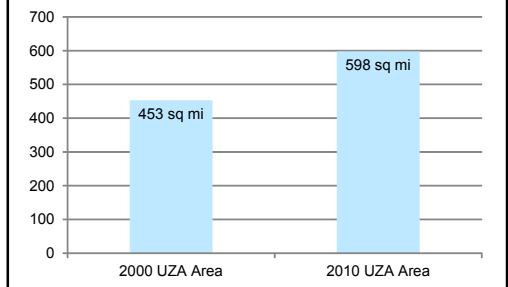

**ORLANDO**  
**URBANIZED AREAS 2000 - 2010**

**CHANGE IN POPULATION**

2000 Population	2010 Population
1,157,431	1,510,516

**CHANGE IN AREA**

**ORLANDO URBANIZED AREA**

- Roadway
- Nearby 2010 Urbanized Areas
- 2000 Orlando Urbanized Area
- 2010 Orlando Urbanized Area
- Florida County Boundaries