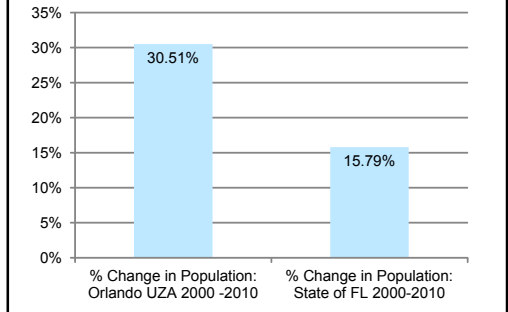

**ORLANDO**  
**URBANIZED AREAS 2000 - 2010**

**CHANGE IN POPULATION**

2000 Population	2010 Population
1,157,431	1,510,516

**CHANGE IN AREA**

**ORLANDO URBANIZED AREA**

- Roadway
- Nearby 2010 Urbanized Areas
- 2000 Orlando Urbanized Area
- 2010 Orlando Urbanized Area
- Florida County Boundaries