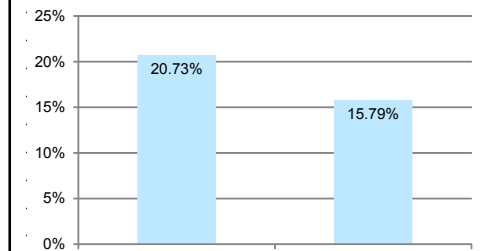

**JACKSONVILLE**  
**URBANIZED AREAS 2000 - 2010**

**CHANGE IN POPULATION**

2000 Population	2010 Population
882,295	1,065,219

**CHANGE IN AREA**

**JACKSONVILLE URBANIZED AREA**

- Roadway
- Nearby 2010 Urbanized Areas
- 2000 Jacksonville Urbanized Area
- 2010 Jacksonville Urbanized Area
- Florida County Boundaries