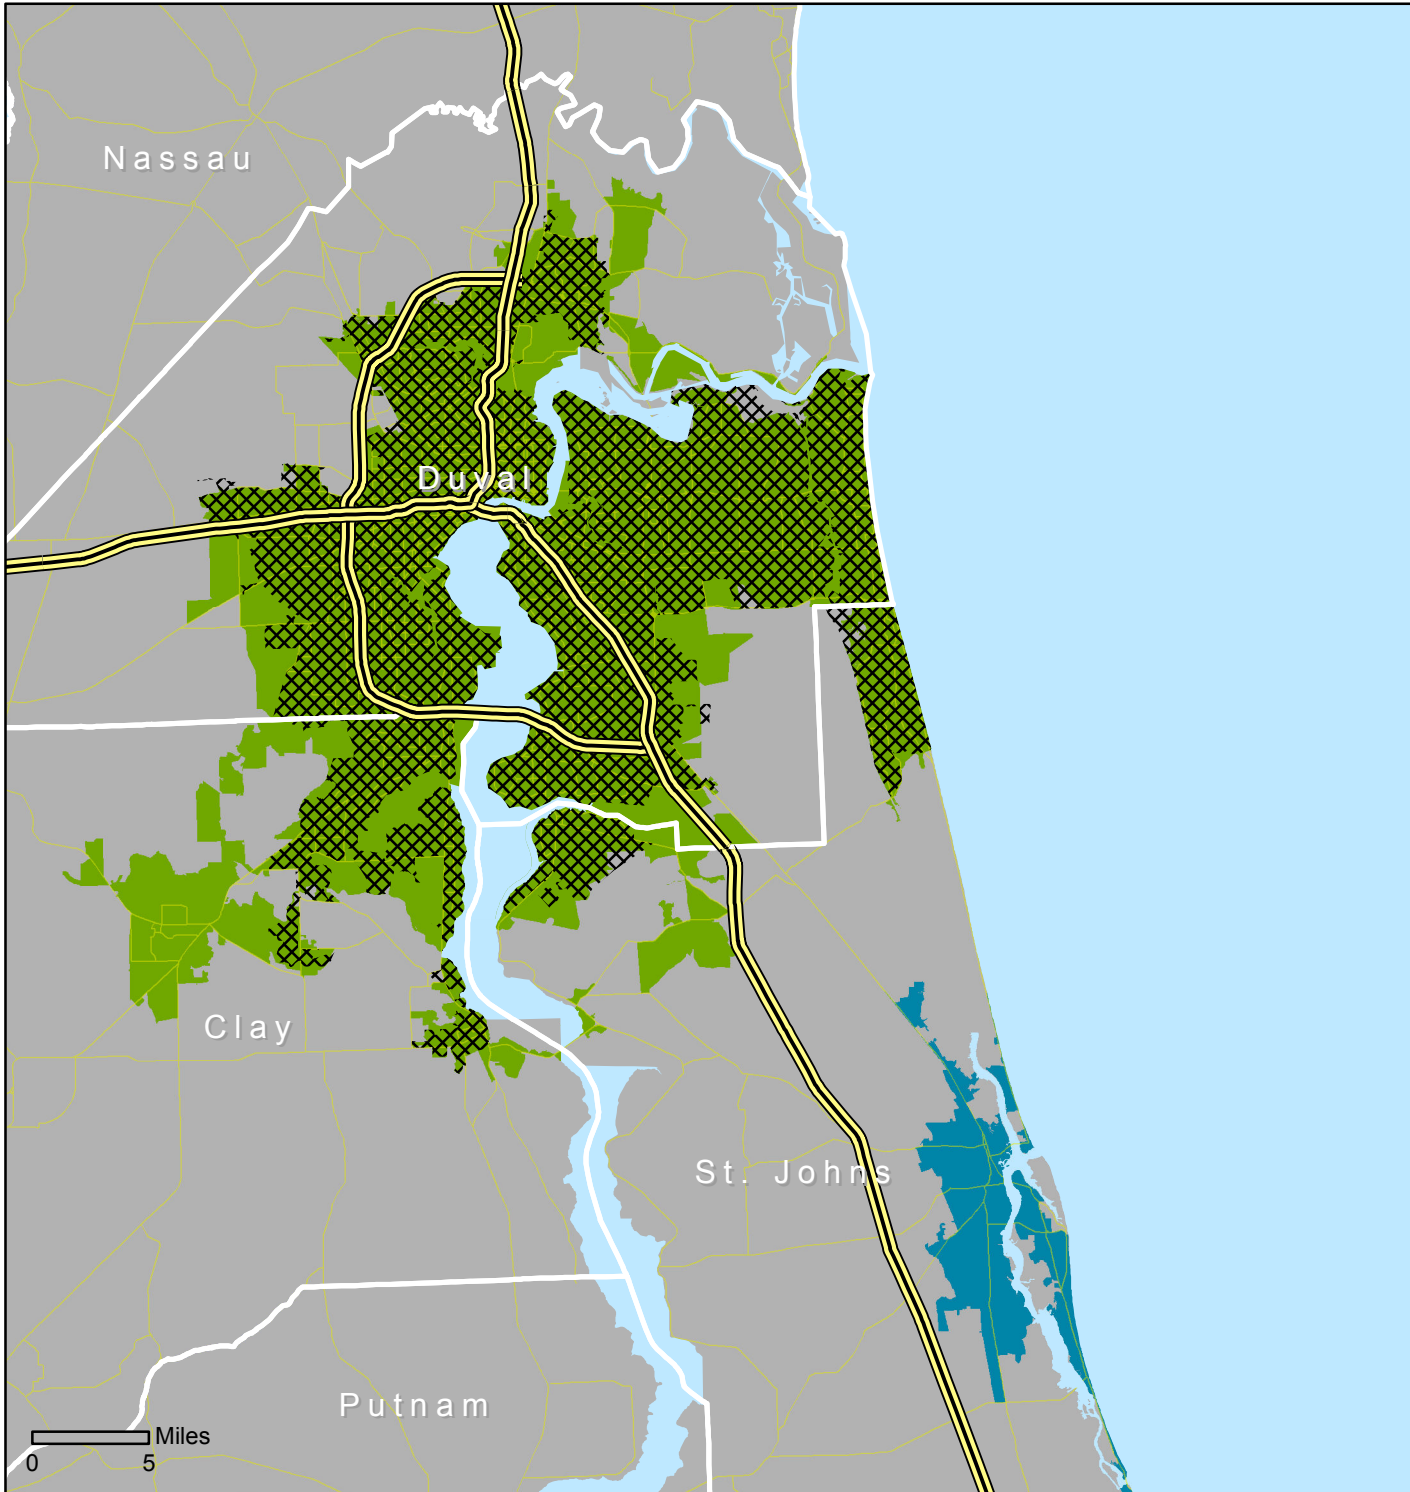

**JACKSONVILLE**  
**URBANIZED AREAS 2000 - 2010**

**CHANGE IN POPULATION**

2000 Population	2010 Population
882,295	1,065,219

**CHANGE IN AREA**

**JACKSONVILLE URBANIZED AREA**

- Roadway
- Nearby 2010 Urbanized Areas
- 2000 Jacksonville Urbanized Area
- 2010 Jacksonville Urbanized Area
- Florida County Boundaries