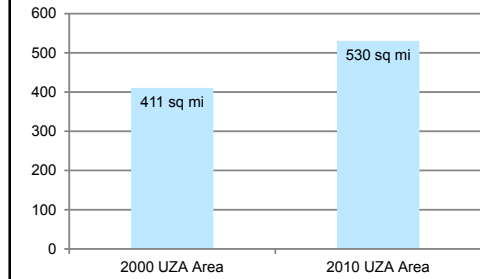

**JACKSONVILLE**  
**URBANIZED AREAS 2000 - 2010**

**CHANGE IN POPULATION**

2000 Population	2010 Population
882,295	1,065,219

**CHANGE IN AREA**

**JACKSONVILLE URBANIZED AREA**

- Roadway
- Nearby 2010 Urbanized Areas
- 2000 Jacksonville Urbanized Area
- 2010 Jacksonville Urbanized Area
- Florida County Boundaries