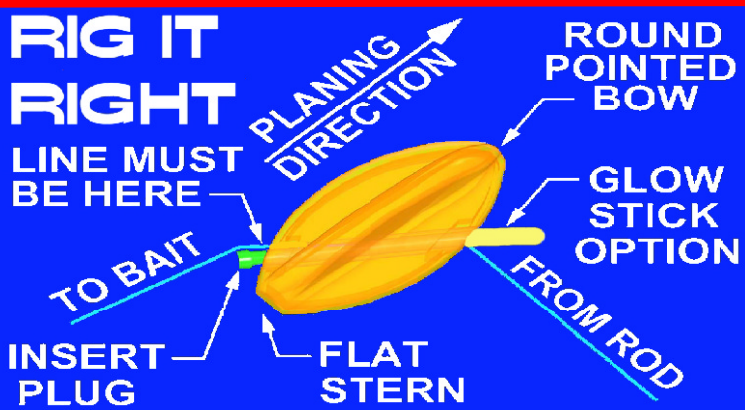

# Bullet Bobbers

Shoot left or right and flip direction and color with a flick of the wrist

**YOU'LL  
LOVE  
THEM**

<i>Bullet Bobber Size - Gage</i>	<i>Shot - Lure Weight Range</i>
2" SMALL	1/32 to 3/32 oz
2.5" MEDIUM	1/16 to 3/16 oz
3" LARGE	1/8 to 3/8 oz
4" X-LARGE	1/4 to 1/2 oz