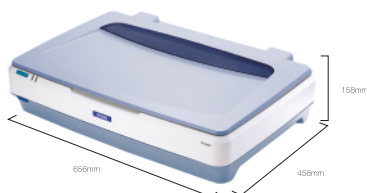

# GT-20000

COLOR IMAGE SCANNER

## Product Specifications

<b>Scanner Type</b>	Flatbed A3 color image scanner
<b>Scanning Method</b>	Fixed document and carriage moving
<b>Photoelectric Device</b>	Color CCD linear sensor (R,G,B and Bk line)
<b>Document Size</b>	297x 432mm (11.7 x 17.0 inches)
<b>Light Source</b>	Xenon fluorescent lamp
<b>Optical Resolution</b>	600 x 1,200 dpi with Micro Step Drive
<b>Output Resolution</b>	50 dpi to 9,600 dpi (in 1 dpi steps)
<b>Zoom</b>	50% to 200% (in 1% steps)
<b>Pixel Depth</b>	Grayscale: 16-bit internal, 8-bit external Color: 48-bit internal, 24-bit external
<b>Scanning Speed</b>	(600dpi, Speed priority scanning mode)
Monochrome	1.3 msec/line
Grayscale	1.3 msec/line
Color	3.8 msec/line
<b>Supported Platforms</b>	
USB 1.1	Microsoft Windows 2000 Professional/
USB 2.0 High-Speed	XP Home Edition/ XP Professional/ XP Professional X64/ Windows Vista Mac OS X 10.2.8 or later
SCSI	Microsoft® Windows® 2000 Professional/ XP Home Edition/ XP Professional/ XP Professional X64/ Windows Vista®
<b>Interface</b>	
	SCSI (50-contact high – density connector) x 2 USB 2.0 x 1
<b>Environmental Conditions</b>	
Temperature	5°C to 35°C (operating), -25°C to 60°C (storage)
Humidity	10% to 80% without condensation (operating) 10% to 85% without condensation (storage)
<b>Electrical Specifications</b>	
Rated Voltage	AC100-240V (AC ±10%V)
Frequency	50 to 60Hz (Rated), 49.5-60.5Hz (Input)
Power Consumption	Operating: Approx. 50W (Without Option ADF) Ready mode: Approx. 20W (Without Option ADF)
<b>Dimensions</b>	
Width x Depth x Height	656mm x 458mm x 158mm
Weight	Approx. 13.5 kg