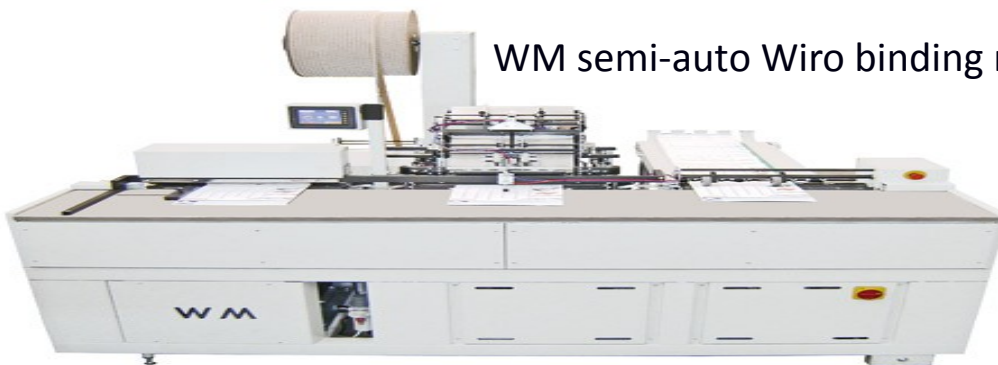

**DON VALLEY GRAPHIC
EQUIPMENT**

**"We know the SCORE"
UK Suppliers of ULTIMATE
SCORE creasing technology.**

9 Hall Drive,
Worksop,
Nottinghamshire,
S80 3GB.

Telephone 01909 489068

Mobile 077902 46183

Email donvalley922@btconnect.com

Website www.ultimatescore.co.uk

OBSCURE MAXIMA

WM semi-auto Wiro binding machine

WS fully automatic high speed calendar line from collator to stacker

LINE W.S.

180/360 Line produces card headers on calendars