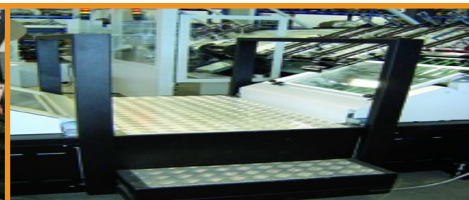

Website www.ultimatescore.co.uk

OBSCURE MAXIMA

WM semi-auto Wiro binding machine

WS fully automatic high speed calendar line from collator to stacker

LINE W.S.

180/360 Line produces card headers on calendars