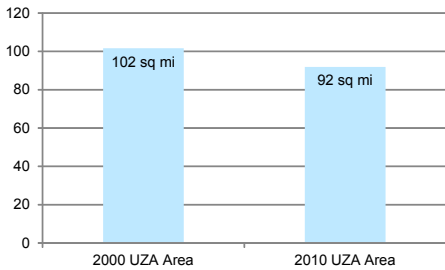

**PANAMA CITY**  
**URBANIZED AREAS 2000 - 2010**

**CHANGE IN POPULATION**

2000 Population	2010 Population
132,419	143,280

**CHANGE IN AREA**

**PANAMA CITY URBANIZED AREA**

- Roadway
- Nearby 2010 Urbanized Areas
- 2000 Panama City Urbanized Area
- 2010 Panama City Urbanized Area
- Florida County Boundaries