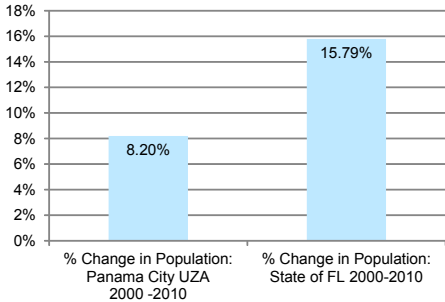

**PANAMA CITY**  
**URBANIZED AREAS 2000 - 2010**

**CHANGE IN POPULATION**

2000 Population	2010 Population
132,419	143,280

**CHANGE IN AREA**

**PANAMA CITY URBANIZED AREA**

- Roadway
- Nearby 2010 Urbanized Areas
- 2000 Panama City Urbanized Area
- 2010 Panama City Urbanized Area
- Florida County Boundaries