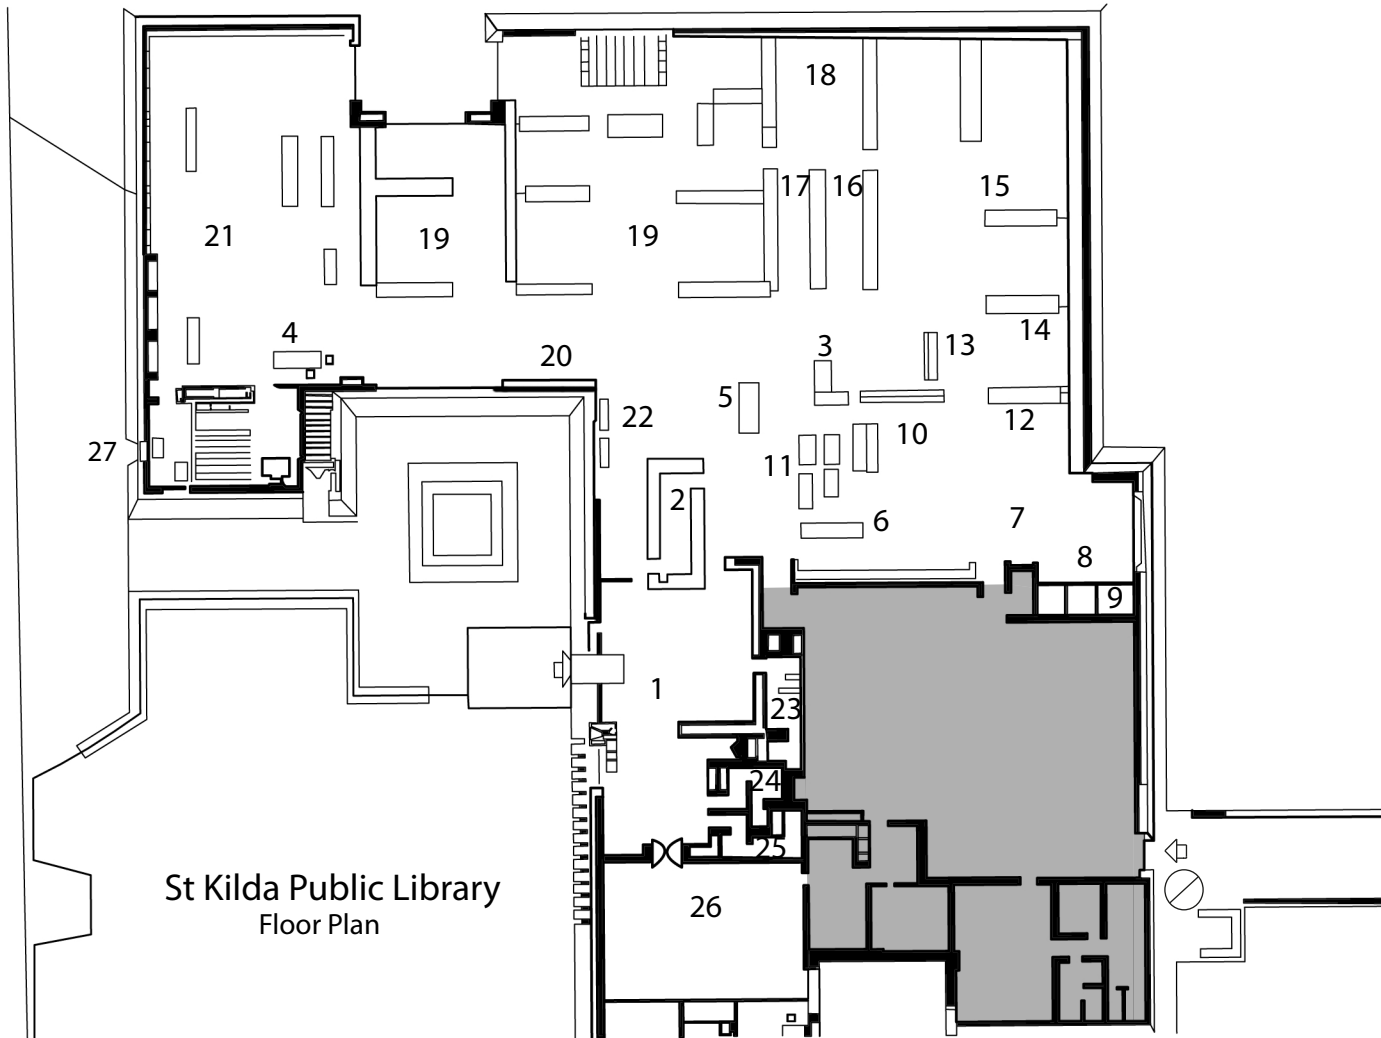

Carlisle Street

St Kilda Public Library
Floor Plan

Key:

1. Main Entrance
 2. Circulation Desk
 3. Information Desk
 4. Children's Information Desk
 5. Catalogue
 6. Reference
 7. Study Desks
 8. Study Carrels
 9. Language Laboratory
 10. Pamphlet File
 11. Maps
 12. Newspapers/Periodicals
 13. Audio
 14. Large Print
 15. Adult Fiction
 16. Non-English Language
 17. Periodicals for Loan
 18. Teenage Collection
 19. Non Fiction (adult and childrens)
 20. Paperbacks
 21. Children's Library
 22. Photocopiers
 23. Disabled Person's Toilet
 24. Men's Toilet
 25. Women's Toilet
 26. Community Room
 27. After hours return chute
- Shaded Area: Staff Workroom